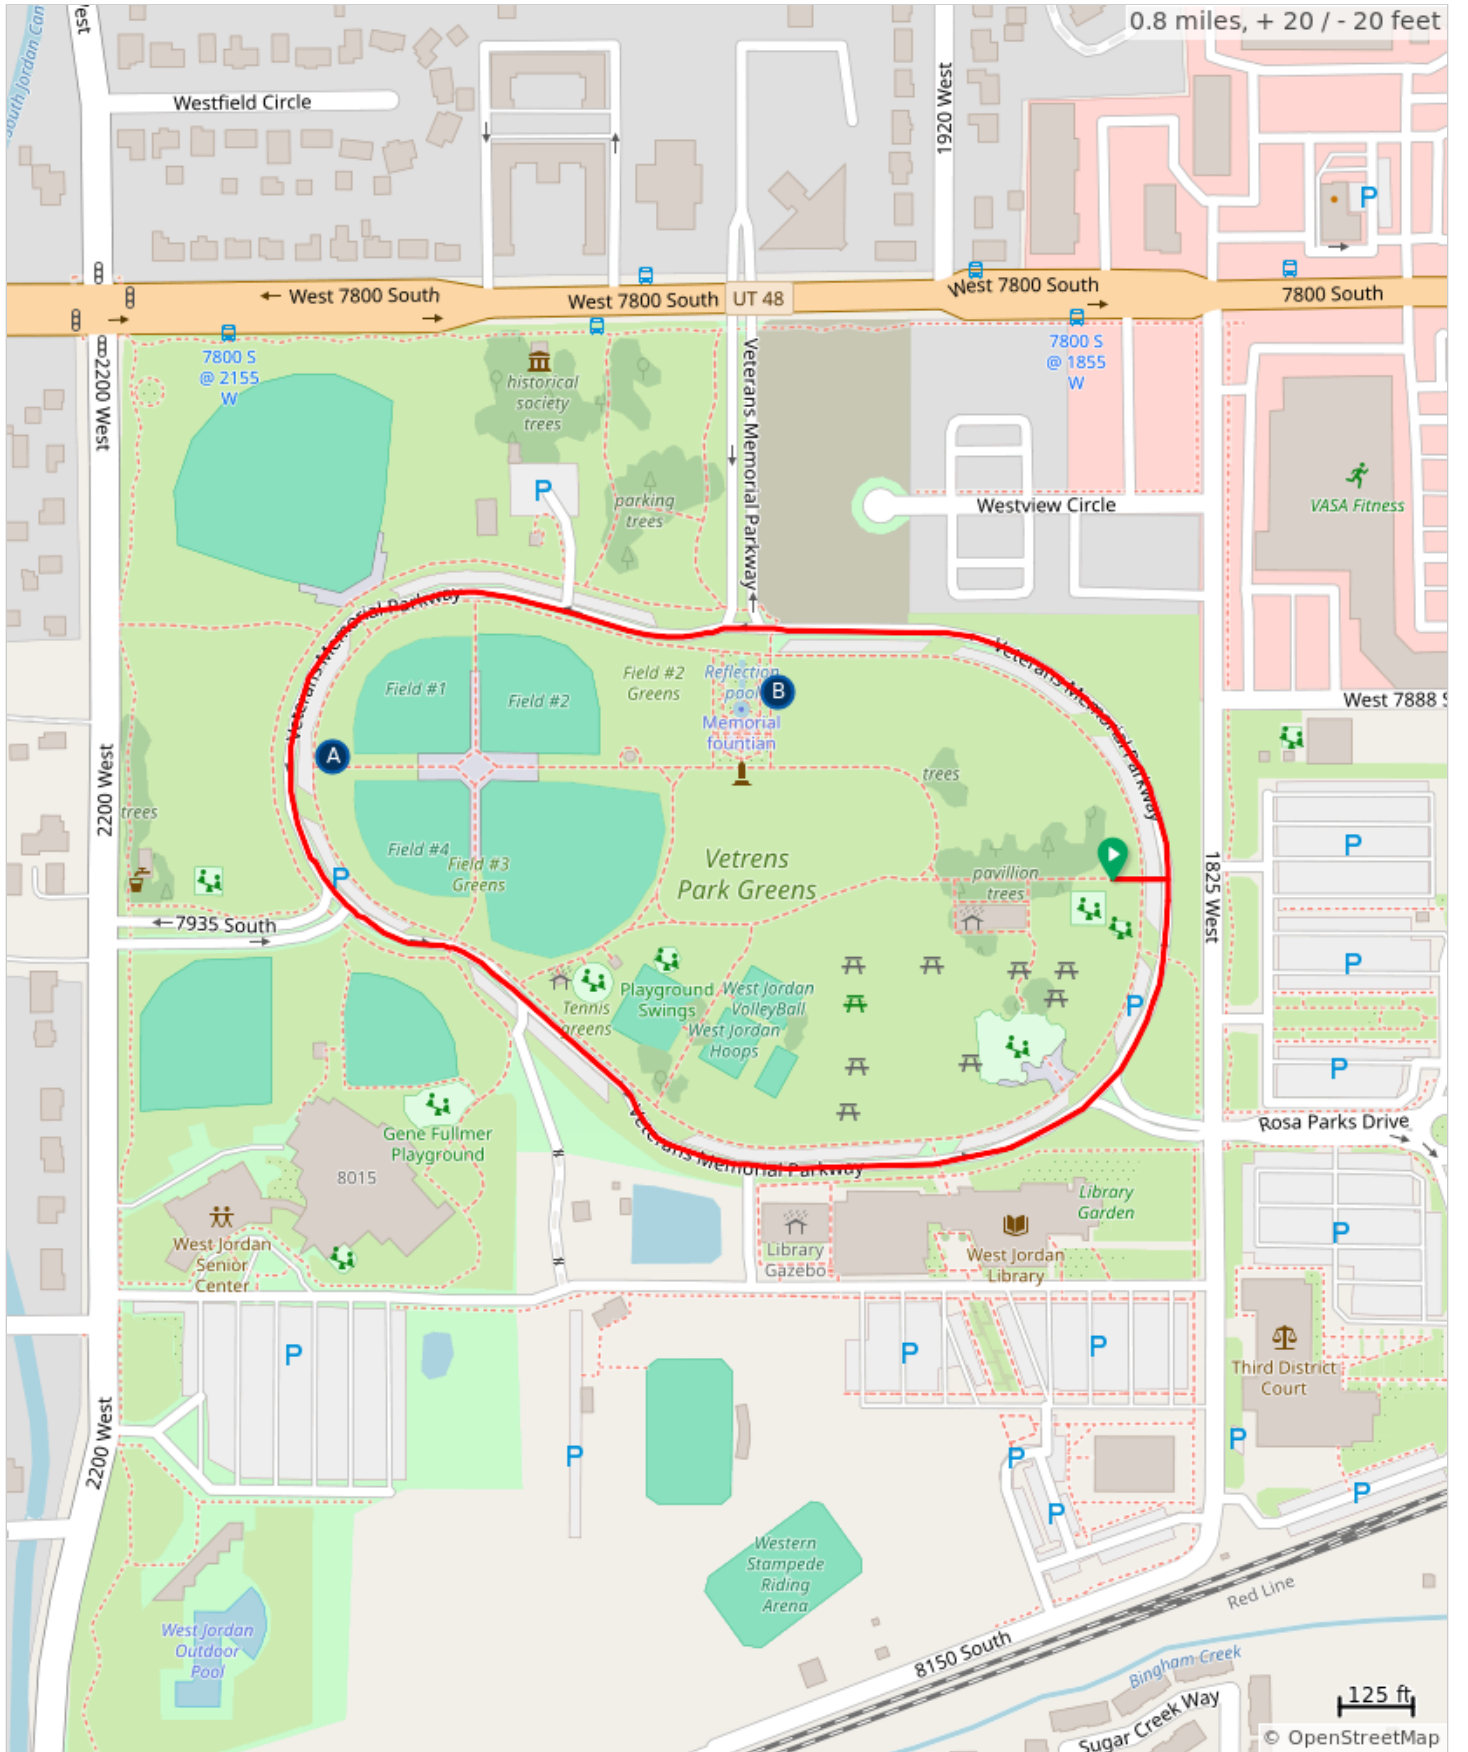

Walk MS: Salt Lake

- A. Rest Stop #1
- B. Band

Walk MS: Salt Lake

Type	Dist	Note
→	0.0	Right onto Veterans Memorial Pkwy
→	0.8	Right

0.8 miles. +20/-19 feet