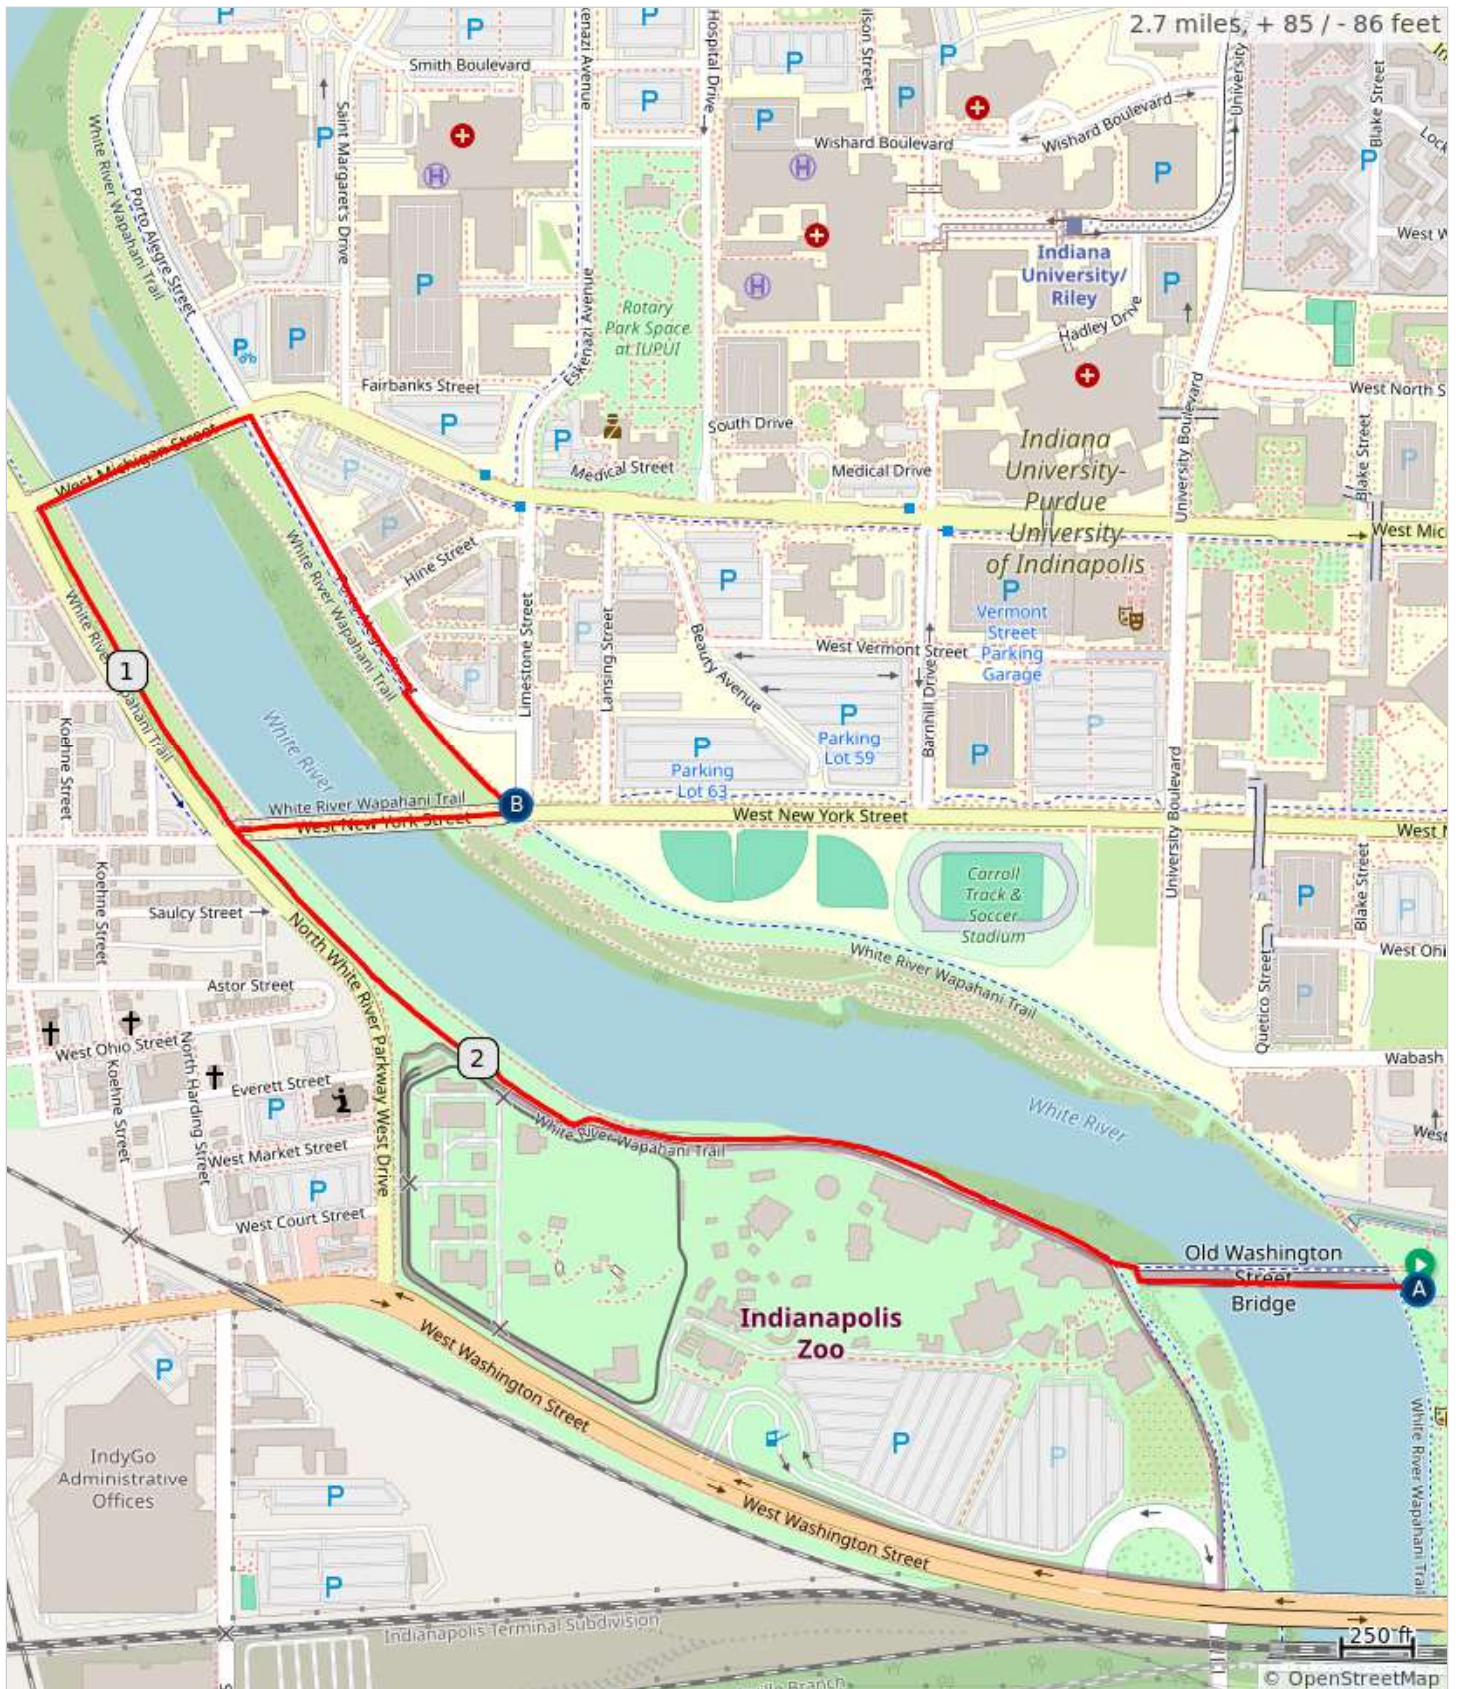

Walk MS: Indianapolis 3 Mile Route

Walk MS: Indianapolis 3 Mile Route

A. 3 Mile Finish Line

B. Hydration Station

Walk MS: Indianapolis 3 Mile Route

Type	Dist	Note
	0.0	Start of route
	0.0	Continue straight onto Central White River Trl
	0.2	ROUTE SPLIT 3 Mile Turn Right 1 Mile Turn Left
	0.2	Left to stay on Central White River Trl
	0.9	Stay Straight Cross Road IPD at Intersection
	0.9	Slight right to stay on Central White River Trl
	1.1	Right Turn
	1.3	Right Turn
	1.5	Stay on Trail to Right
	1.8	Left Turn IPD at Intersection
	1.8	Slight left to stay on Central White River Trl
	2.4	Left to Finish
	2.7	End of route

2.7 miles. +85/-85 feet
