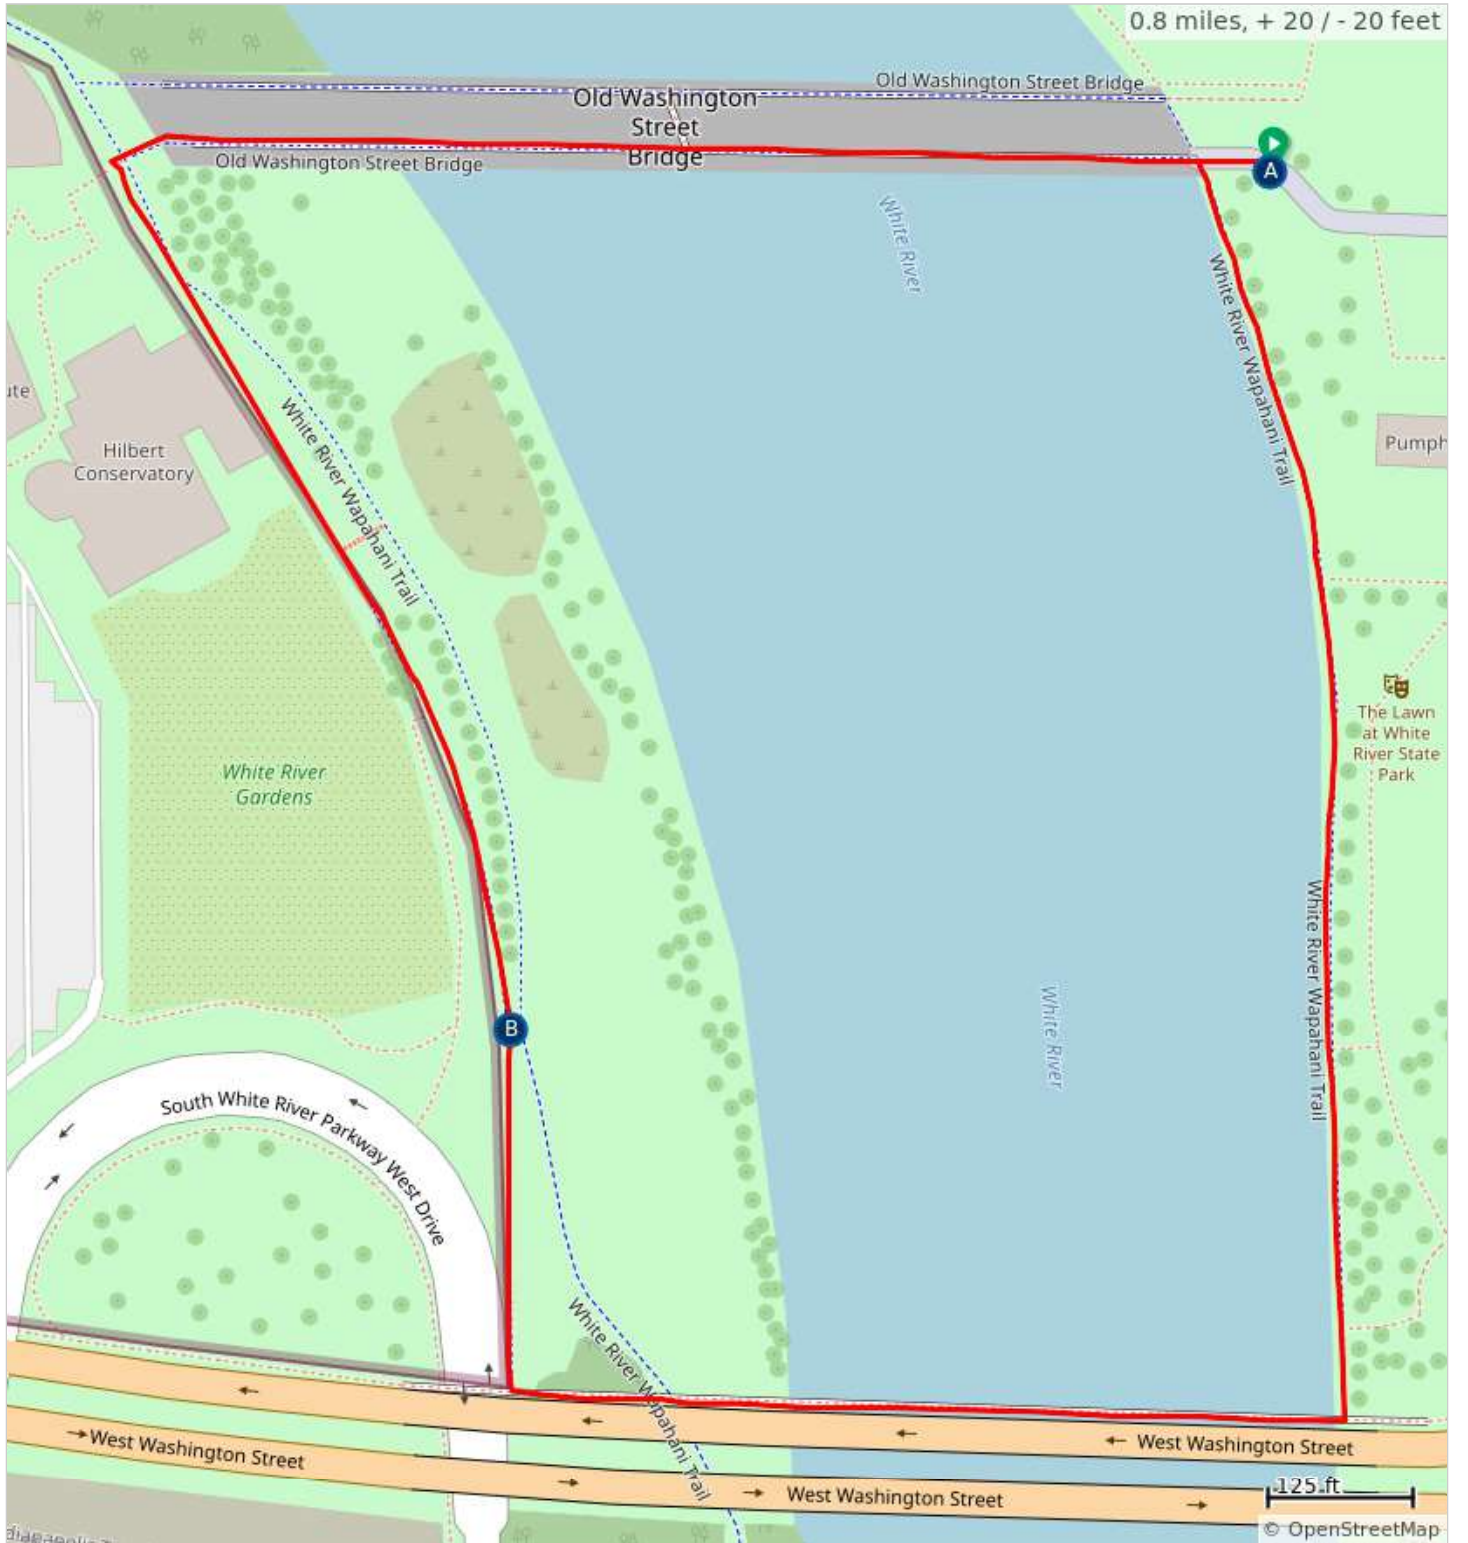

# Walk MS: Indianapolis 1 Mile Route

## Walk MS: Indianapolis 1 Mile Route

- A. Finish Line 1 Mile
- B. Hydration Station

## Walk MS: Indianapolis 1 Mile Route

Type	Dist	Note
📍	0.0	Start of route
↑	0.0	Continue straight onto Central White River Trl
←	0.2	ROUTE SPLIT 1 Mile Turn Left 3 Mile Turn Right
←	0.2	Left to stay on Central White River Trl
←	0.4	Left Turn
←	0.5	Left Turn
→	0.8	Right Turn to Finish Line
📍	0.8	End of route

0.8 miles. +20/-20 feet

---