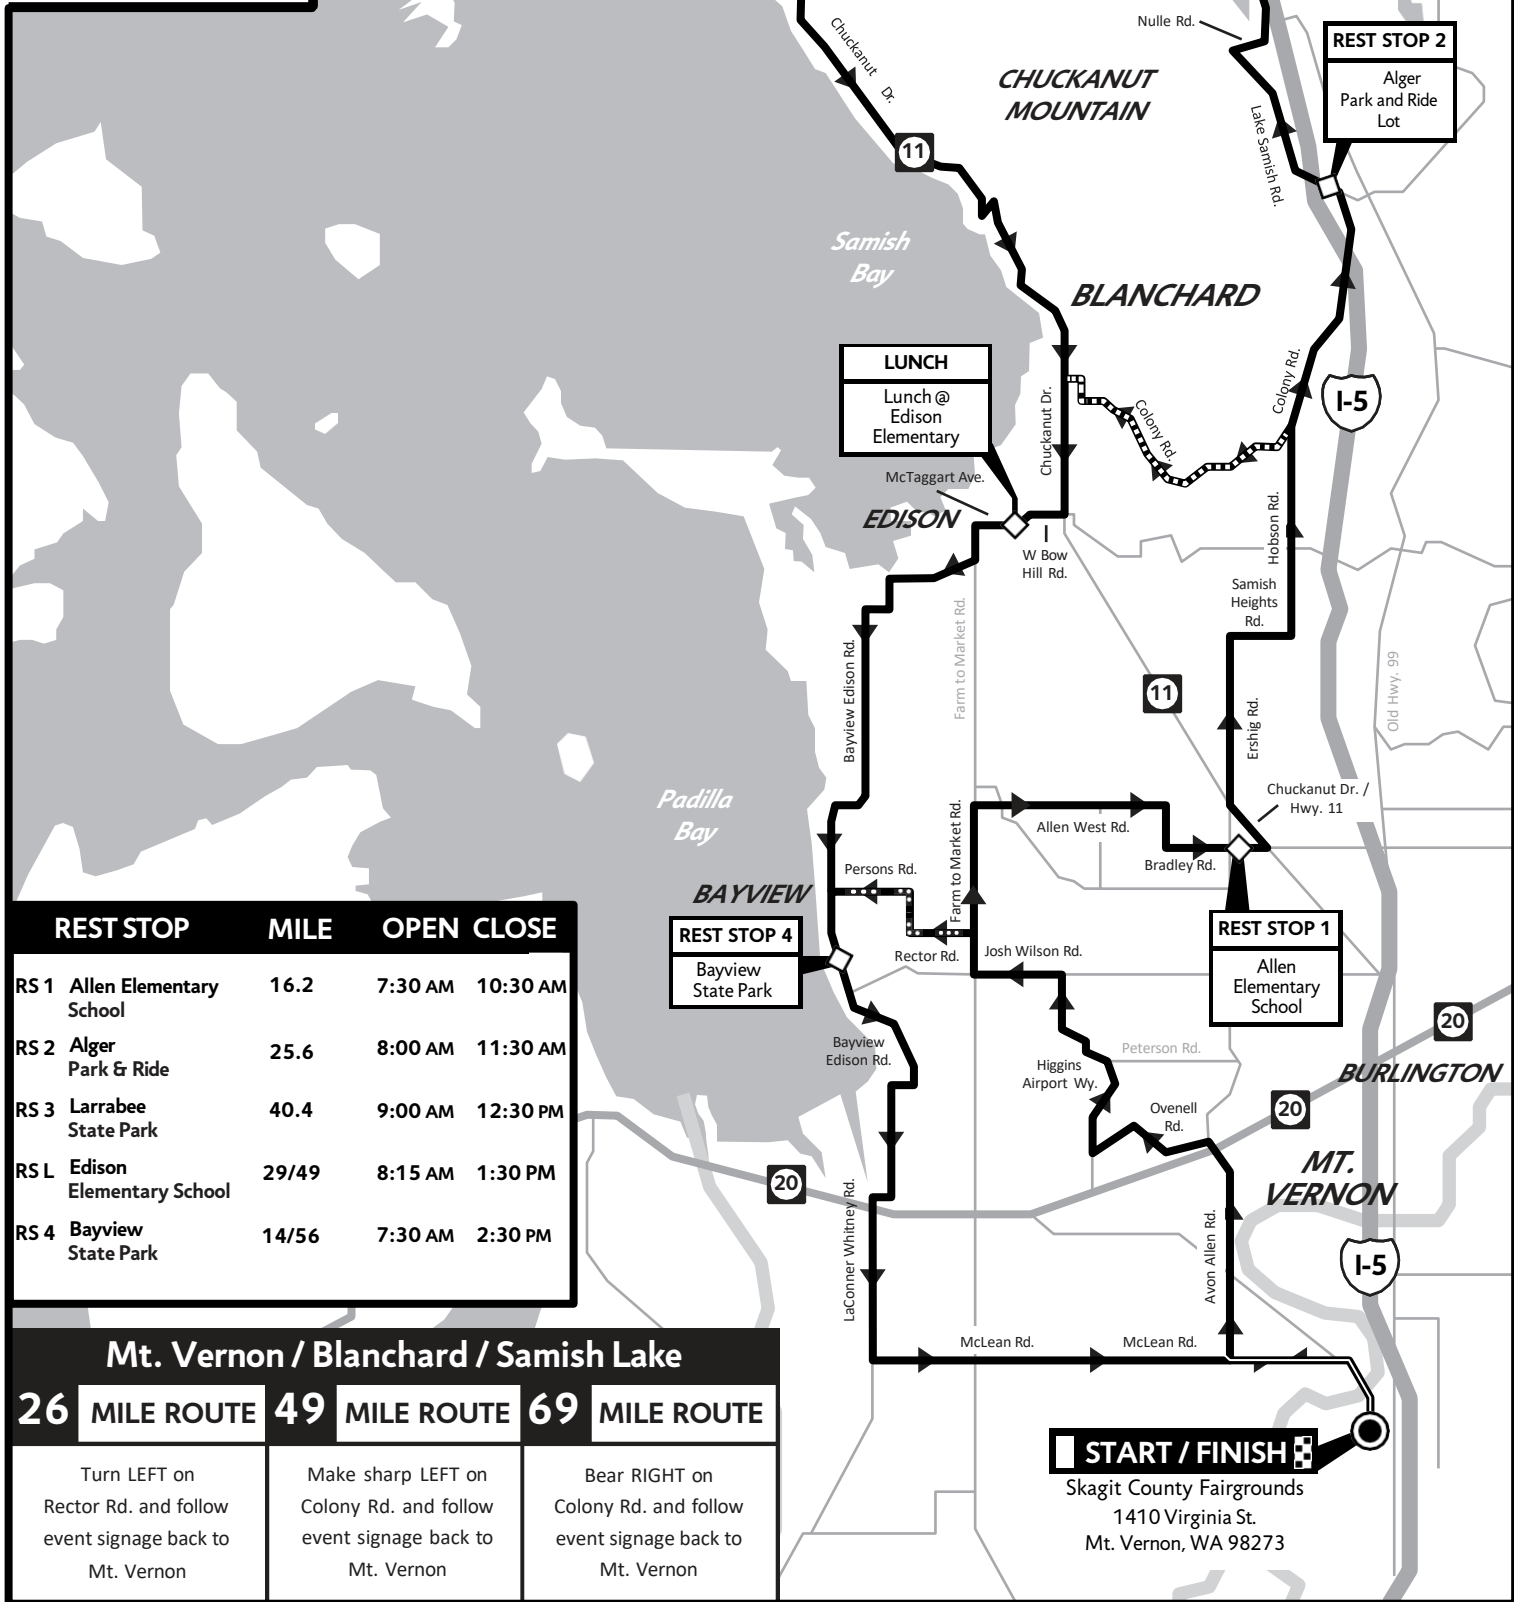

Deception Pass Classic

WASHINGTON

Day 2

REST STOP	MILE	OPEN	CLOSE
RS 1 Allen Elementary School	16.2	7:30 AM	10:30 AM
RS 2 Alger Park & Ride	25.6	8:00 AM	11:30 AM
RS 3 Larrabee State Park	40.4	9:00 AM	12:30 PM
RS L Edison Elementary School	29/49	8:15 AM	1:30 PM
RS 4 Bayview State Park	14/56	7:30 AM	2:30 PM

Mt. Vernon / Blanchard / Samish Lake		
26 MILE ROUTE	49 MILE ROUTE	69 MILE ROUTE
Turn LEFT on Rector Rd. and follow event signage back to Mt. Vernon	Make sharp LEFT on Colony Rd. and follow event signage back to Mt. Vernon	Bear RIGHT on Colony Rd. and follow event signage back to Mt. Vernon

**START / FINISH**  
 Skagit County Fairgrounds  
 1410 Virginia St.  
 Mt. Vernon, WA 98273

Based on © 2013 JEFF ROSICK MAP DESIGN