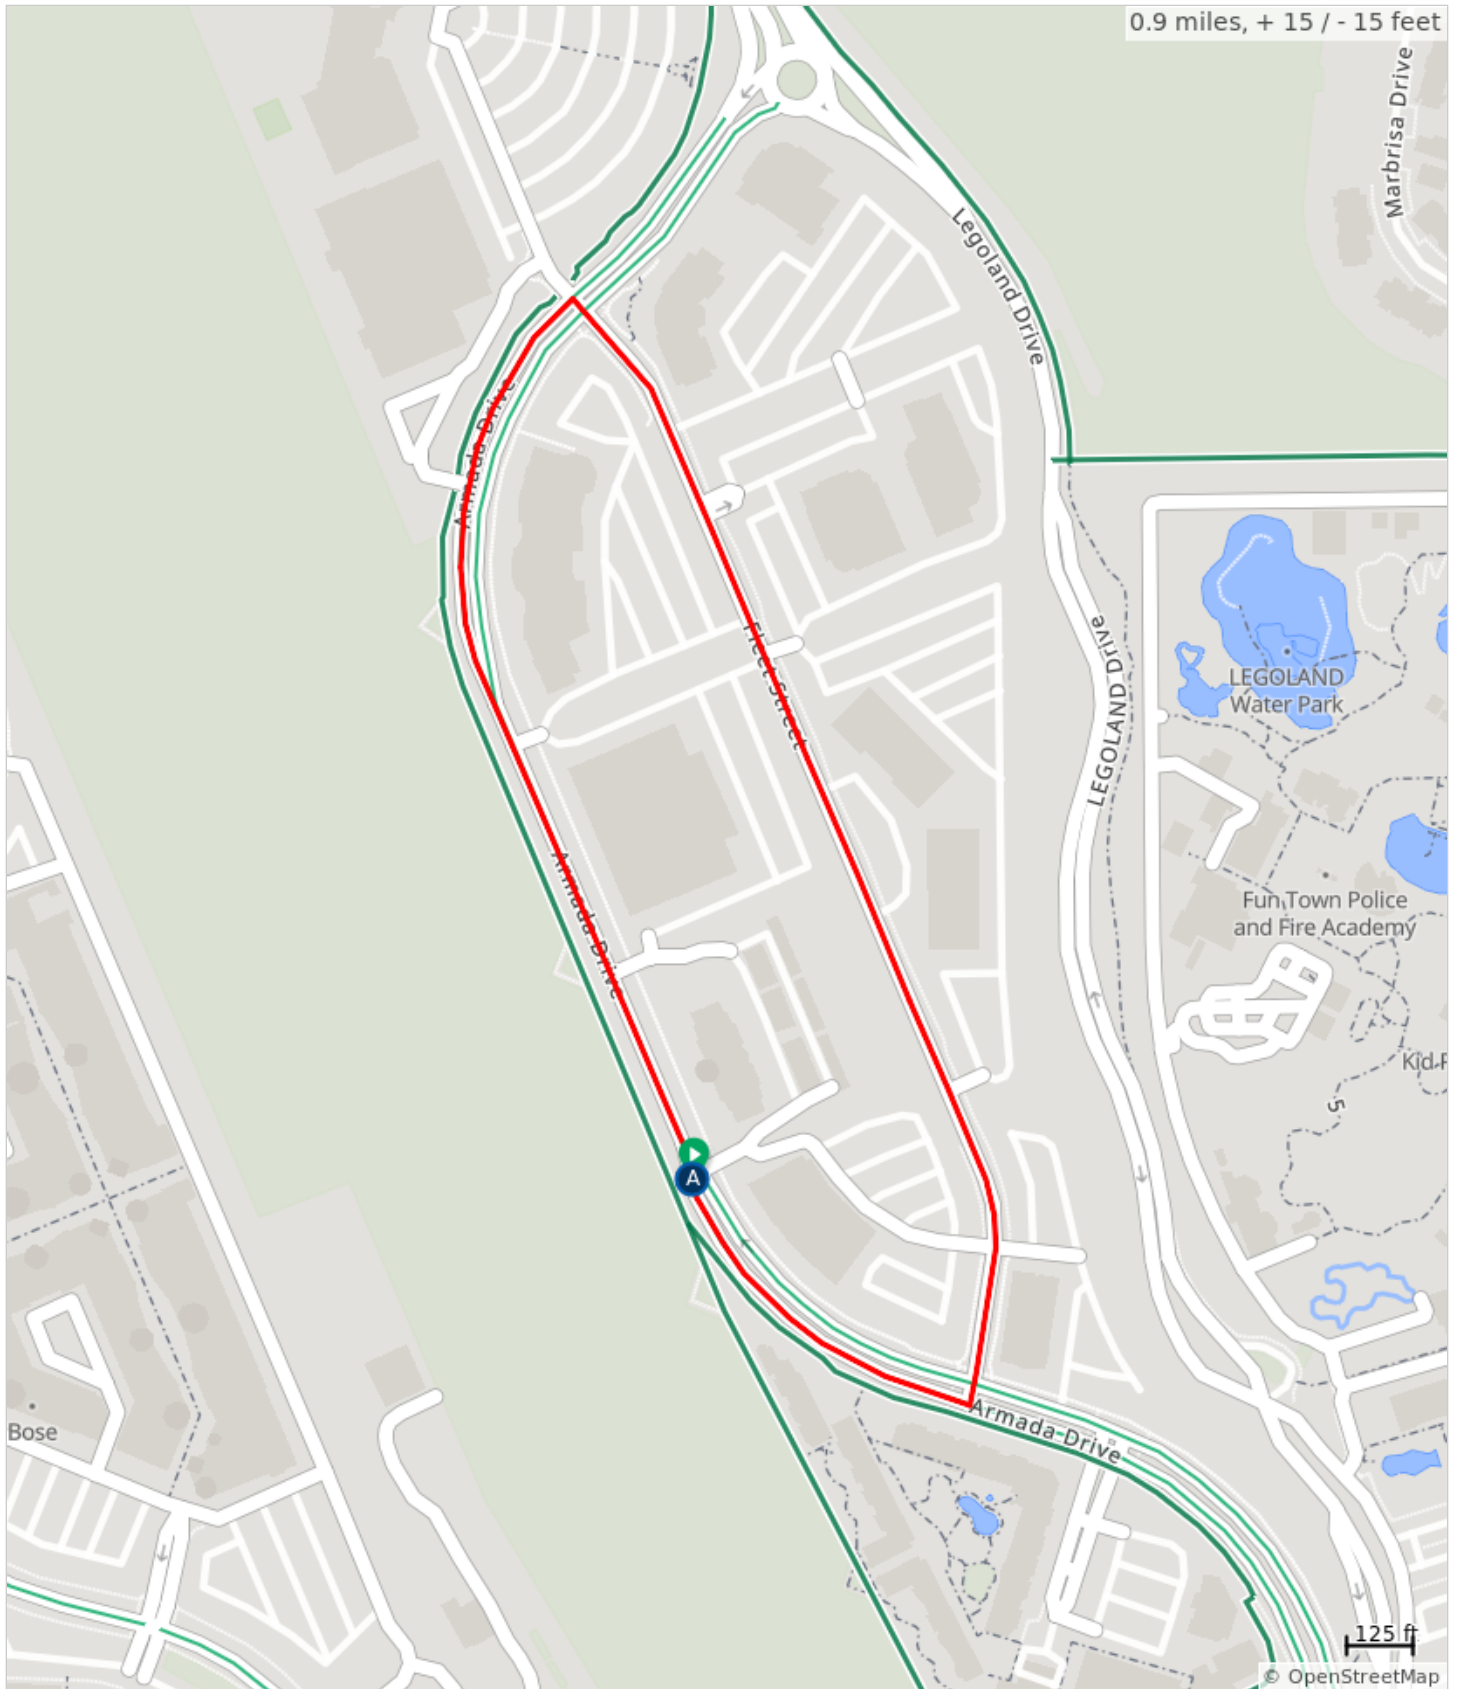

# 2024 Walk Carlsbad Express Route

2023 Carlsbad Walk Express route/Est Attendance 700

## A. Start/Finish Line

## 2024 Walk Carlsbad Express Route

Type	Dist	Note
	0.0	Start of route
	0.1	Left onto Fleet Street
	0.6	Continue
	0.6	Left onto Armada Drive
	0.9	Keep left onto Armada Drive
	0.9	End of route

0.9 miles. +15/-15 feet