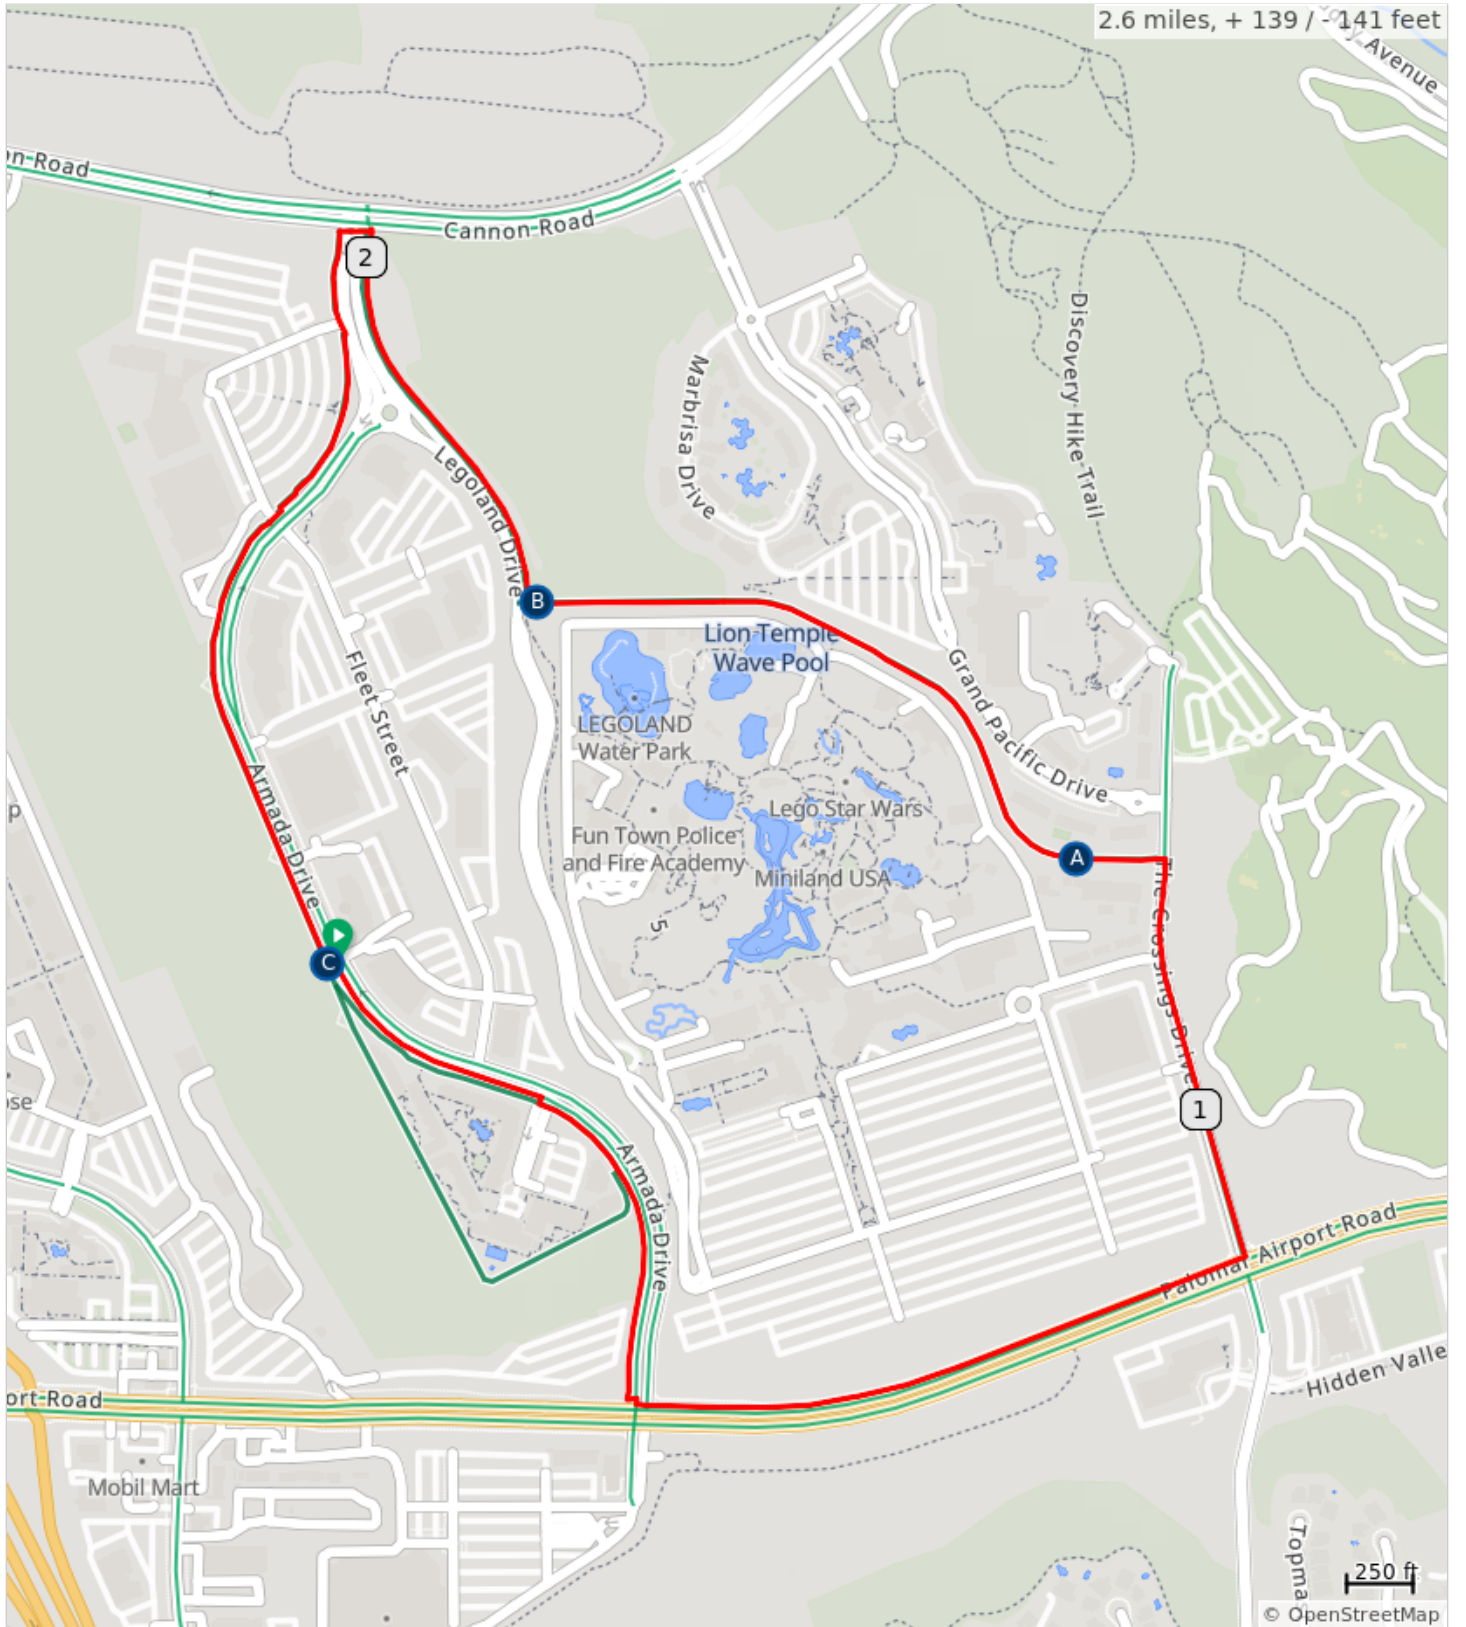

# 2024 Walk Carlsbad Long Route

2.5 mile route/Est Attendance 700

- A. Water Stop #1
- B. Water Stop #2
- C. Start/Finish Line

## 2024 Walk Carlsbad Long Route

Type	Dist	Note
	0.0	Start of route
	0.2	Right
	0.2	Left
	0.4	Sharp left
	0.4	Right onto Armada Drive
	0.9	Left onto The Crossings Dr
	1.2	Left
	1.2	Continue
	1.7	Right
	2.0	Sharp left
	2.0	Keep right
	2.0	Sharp left
	2.1	Right
	2.3	Left
	2.3	Left
	2.6	End of route

2.6 miles. +139/-141 feet