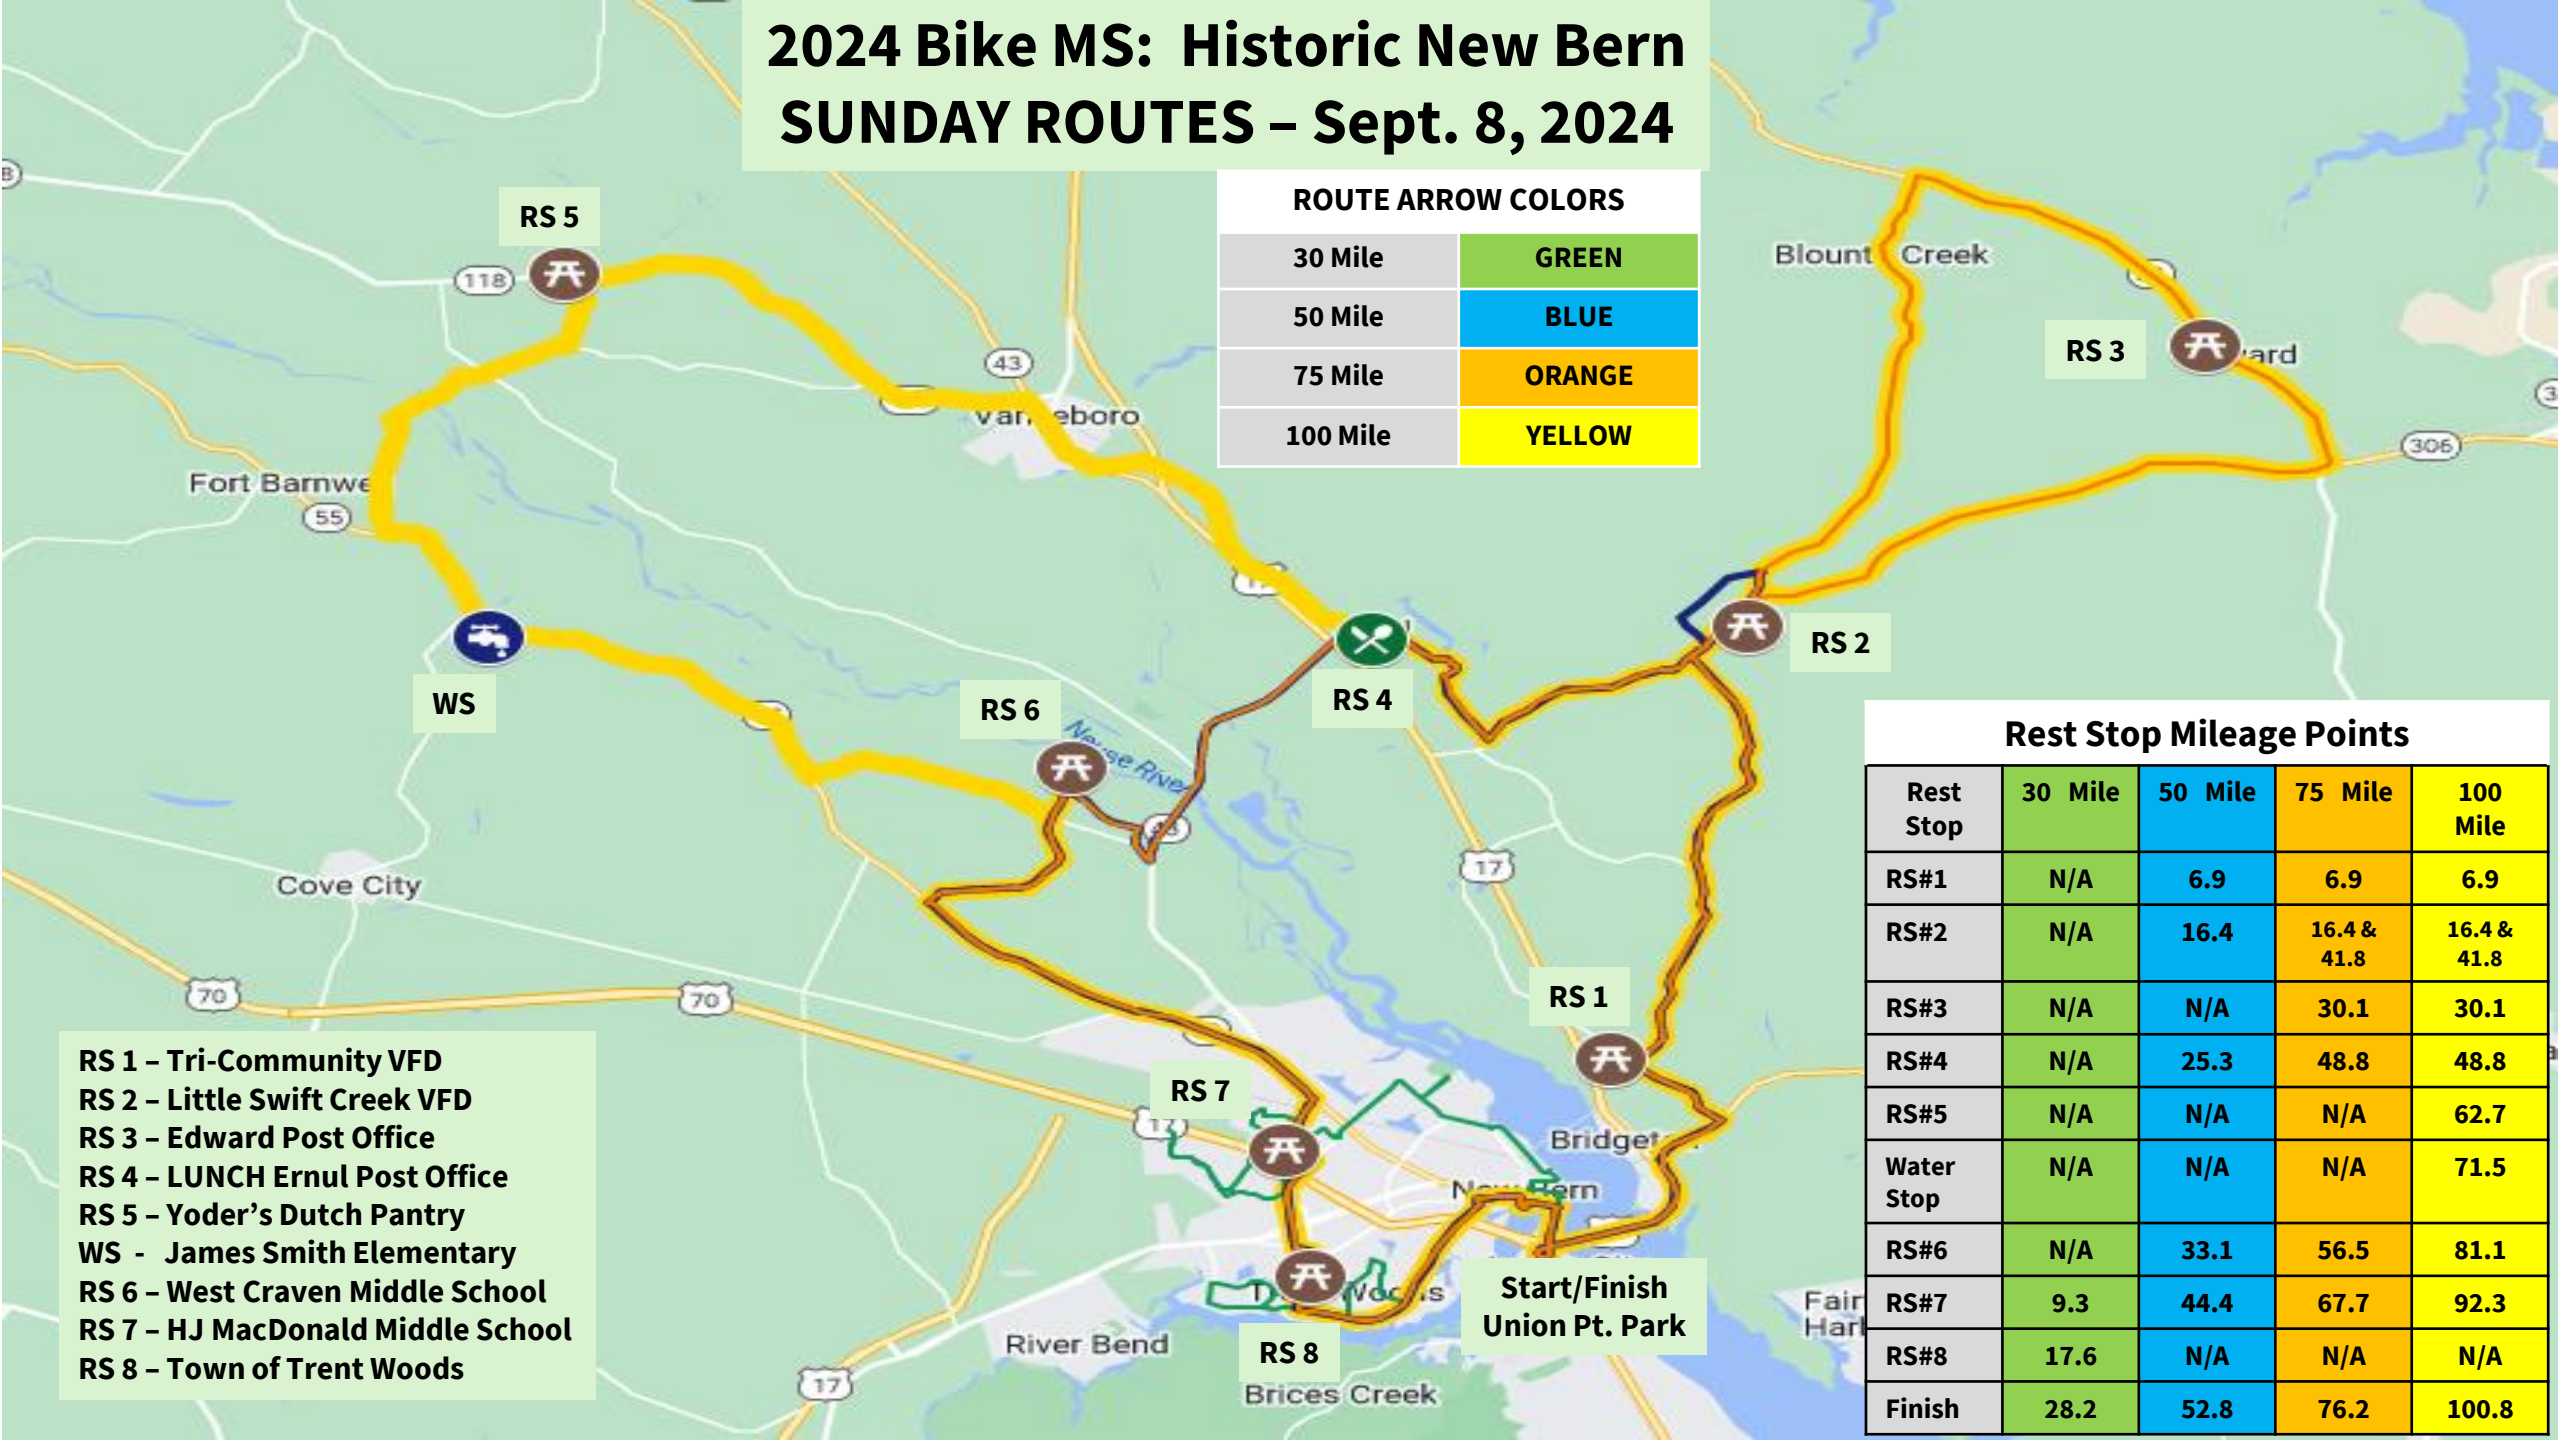

2024 Bike MS: Historic New Bern SUNDAY ROUTES – Sept. 8, 2024

ROUTE ARROW COLORS	
30 Mile	GREEN
50 Mile	BLUE
75 Mile	ORANGE
100 Mile	YELLOW

- RS 1 – Tri-Community VFD
- RS 2 – Little Swift Creek VFD
- RS 3 – Edward Post Office
- RS 4 – LUNCH Ernul Post Office
- RS 5 – Yoder’s Dutch Pantry
- WS - James Smith Elementary
- RS 6 – West Craven Middle School
- RS 7 – HJ MacDonald Middle School
- RS 8 – Town of Trent Woods

Rest Stop Mileage Points				
Rest Stop	30 Mile	50 Mile	75 Mile	100 Mile
RS#1	N/A	6.9	6.9	6.9
RS#2	N/A	16.4	16.4 & 41.8	16.4 & 41.8
RS#3	N/A	N/A	30.1	30.1
RS#4	N/A	25.3	48.8	48.8
RS#5	N/A	N/A	N/A	62.7
Water Stop	N/A	N/A	N/A	71.5
RS#6	N/A	33.1	56.5	81.1
RS#7	9.3	44.4	67.7	92.3
RS#8	17.6	N/A	N/A	N/A
Finish	28.2	52.8	76.2	100.8