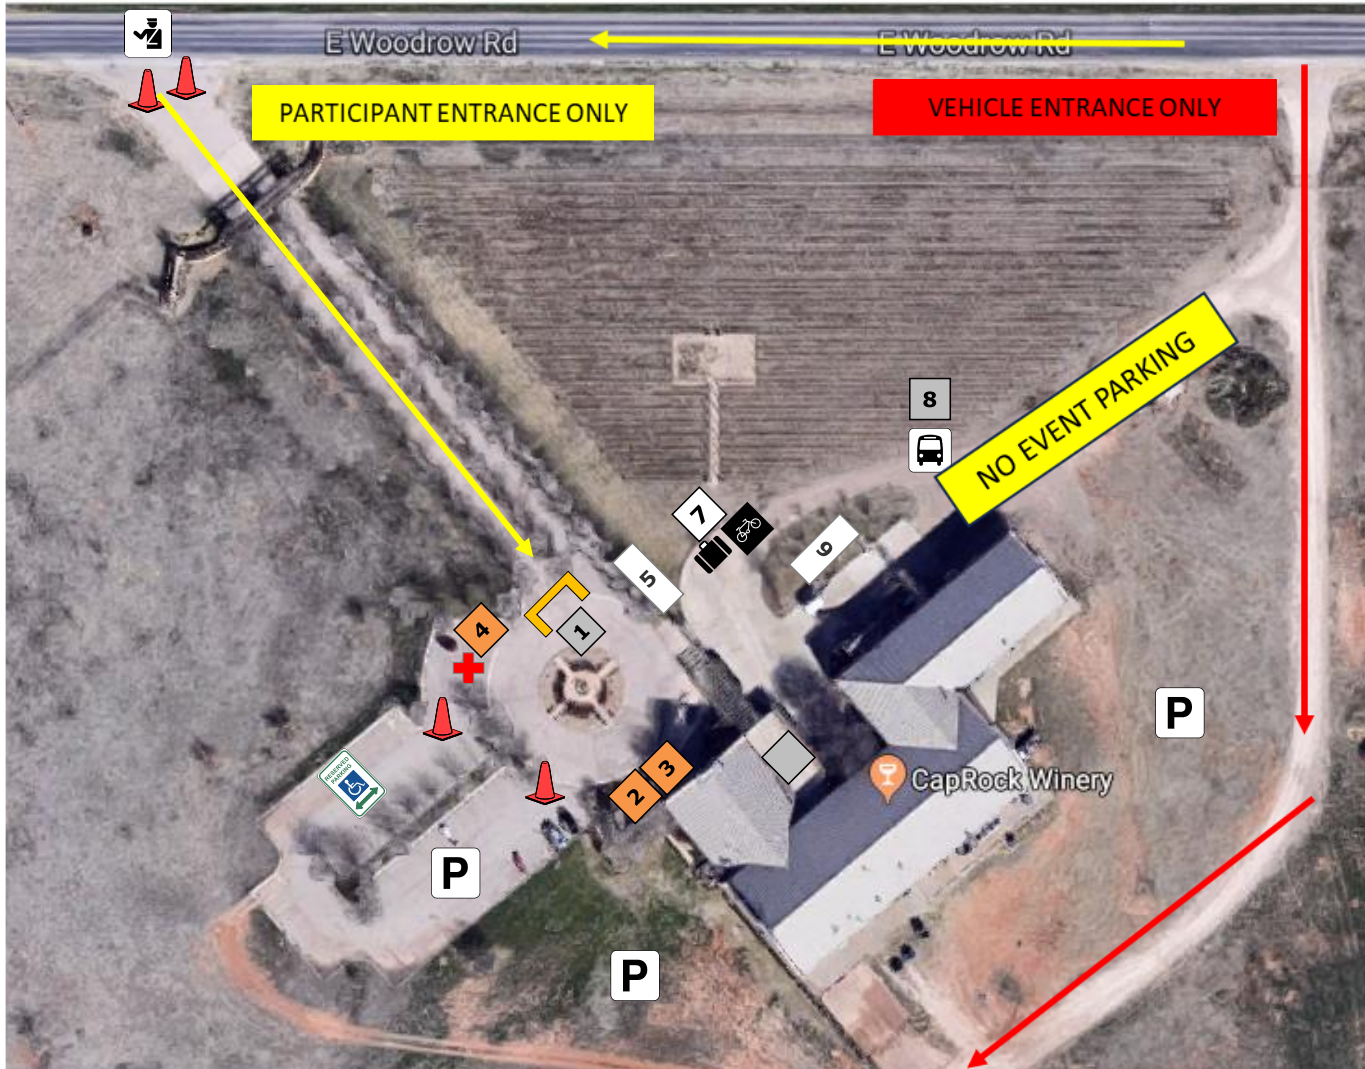

BIKE MS: CACTUS AND CRUDE

FINISH LINE: ENGLISH NEWSOM CELLARS

408 E WOODROW RD, LUBBOCK, TX 79423

1. FINISH LINE
2. VOLUNTEER/INFO
3. HYDRATION
4. FIRST AID
5. SEATING
6. STAFF & SUPPLY
7. LUGGAGE & BIKE RACKS
8. SHUTTLE PICK UP

* LOCATED INSIDE—RESTROOMS,
LUNCH, BEER, WINE, MESSAGES
ADDITIONAL SEATING