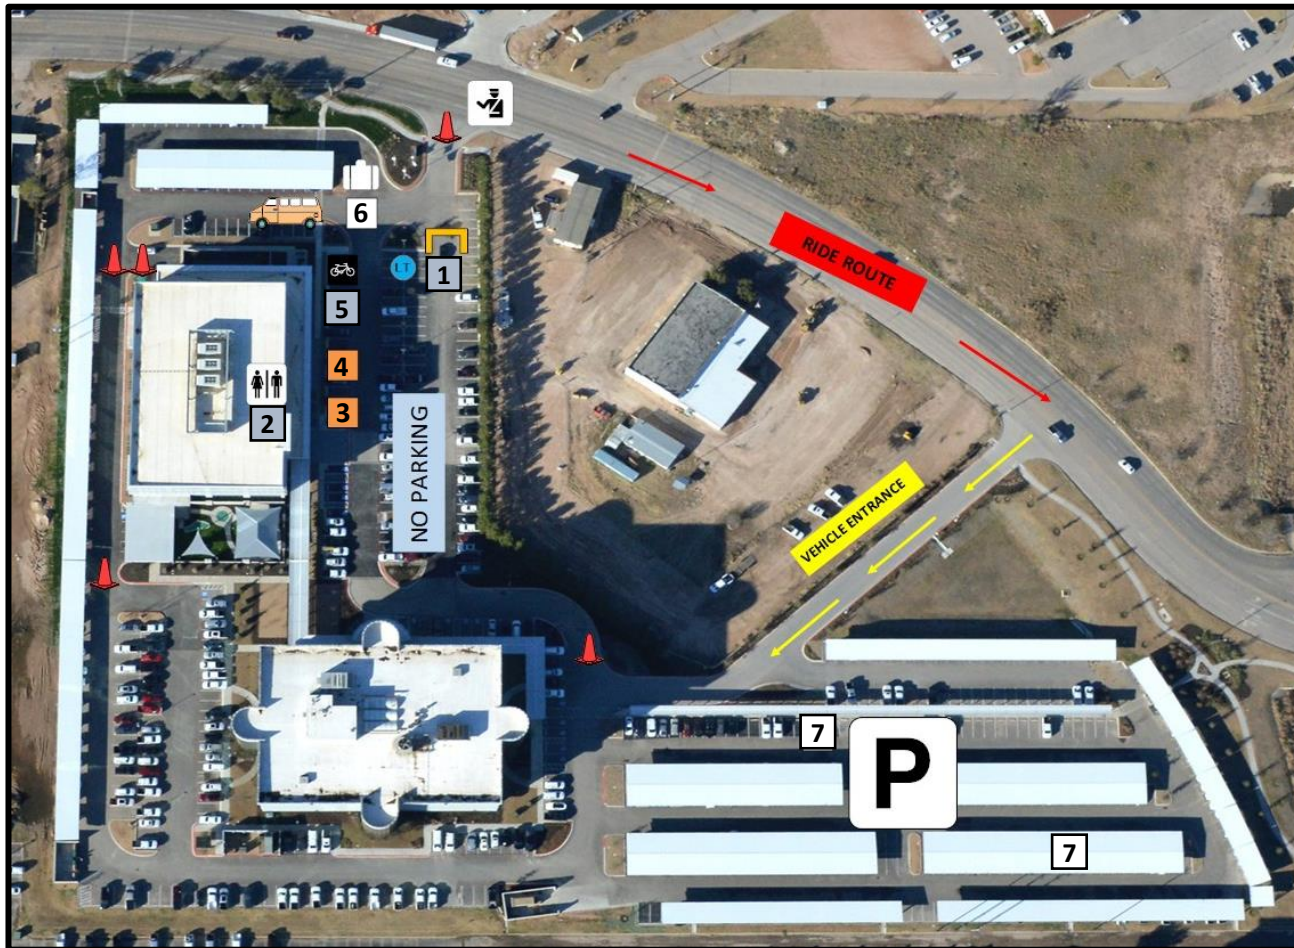

# BIKE MS CACTUS AND CRUDE

## START LINE: APACHE

303 Veterans Airpark Ln, Midland, TX 79705

1. START LINE & DJ
2. INFORMATION, PACKET PICK UP, AND RESTROOMS (INSIDE)
3. VOLUNTEER CHECK-IN
4. FOOD AND BEVERAGE
5. BIKE TECH
6. LUGGAGE DROP AND LEAP AHEAD SHUTTLES
7. EVENT VEHICLE PARKING