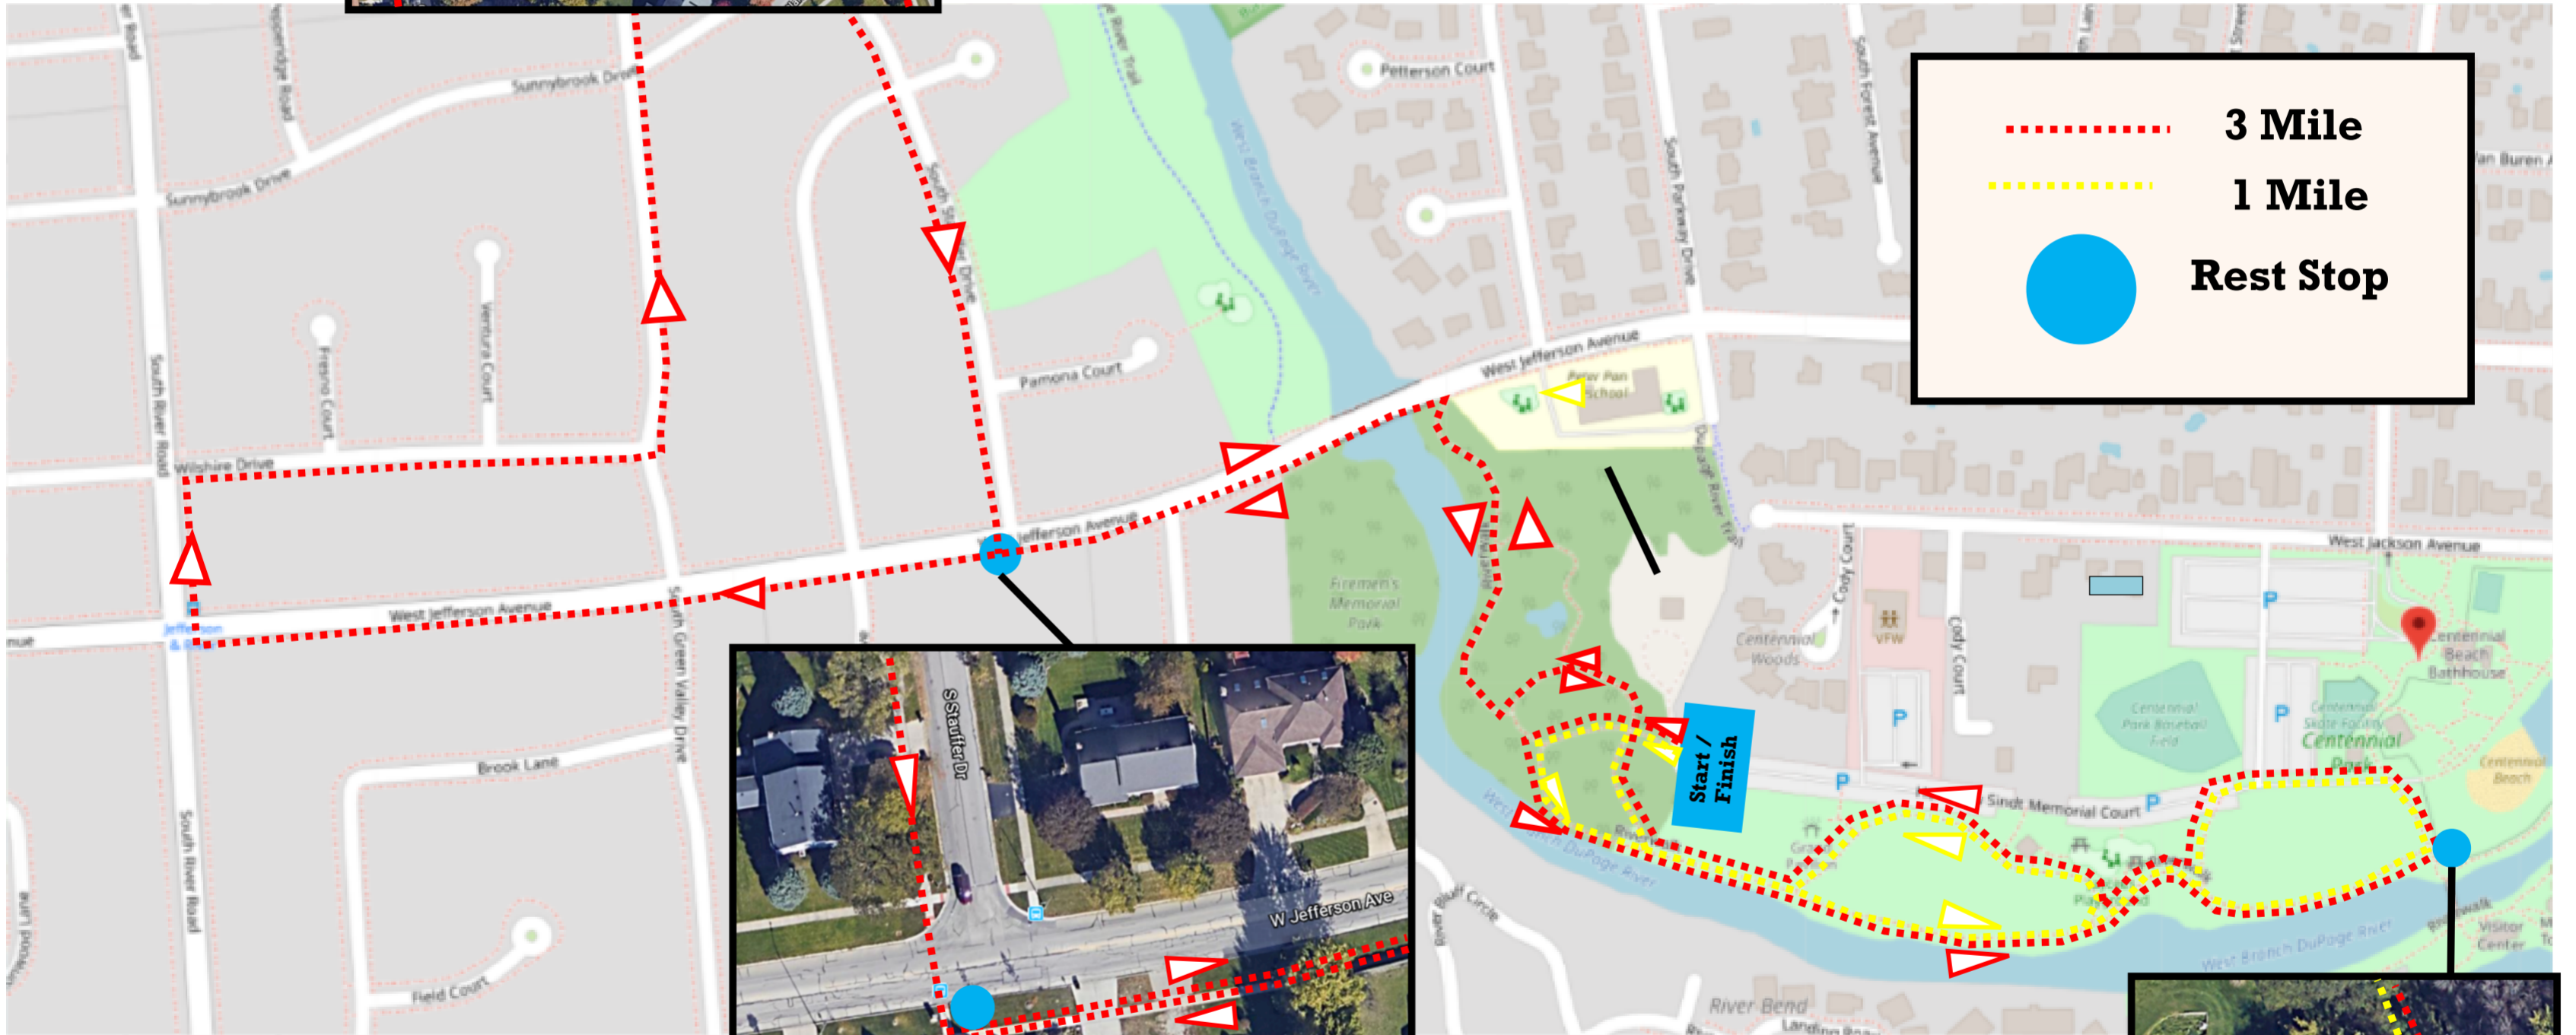

**Walk MS: Naperville Route Map**

**Route Options: 1 Mile and 3 Mile**

**Date: May 5th, 2024**

**1 Mile Route Turn-by-Turns**

<b>Direction</b>	<b>Notes</b>	<b>Distance (miles) from Start</b>
Start	Start of route	0
Left	Turn left to stay on Naperville Riverwalk	0.06
Left	Slight left to stay on Naperville Riverwalk	0.36
Left	Turn left to stay on Naperville Riverwalk	0.46
Left	Turn left	0.49
Straight	Continue straight onto Honorary Sindt Memorial Ct	0.54
Left	Slight left onto Naperville Riverwalk	0.55

**3 Mile Route Turn-by-Turns**

<b>Direction</b>	<b>Notes</b>	<b>Distance (miles) from Start</b>
Start	Start of route	0
Right	Turn right to stay on Naperville Riverwalk	0.02
Right	Turn right to stay on Naperville Riverwalk	0.09
Right	Slight right to stay on Naperville Riverwalk	0.12
Right	Slight right to stay on Naperville Riverwalk	0.23
Left	Turn left onto W Jefferson Ave (use sidewalk)	0.25
Right	Turn right onto S River Rd (use sidewalk)	0.77
Right	Turn right onto Wilshire Dr (use sidewalk)	0.83
Left	Turn left onto Green Valley Dr (use sidewalk)	1.02
Right	Turn right onto N Stauffer Dr (use sidewalk)	1.3
Left	Turn left onto W Jefferson Ave (use sidewalk)	1.6
Straight	Cross the road	1.83
Left	Turn left onto Naperville Riverwalk	1.87
Right	Slight right to stay on Naperville Riverwalk	1.88
Left	Slight left to stay on Naperville Riverwalk	2
Left	Turn left to stay on Naperville Riverwalk	2.03
Left	Turn left to stay on Naperville Riverwalk	2.15
Left	Slight left to stay on Naperville Riverwalk	2.39
Left	Turn left to stay on Naperville Riverwalk	2.49
Left	Turn left	2.52
Straight	Continue straight onto Honorary Sindt Memorial Ct (use sidewalk)	2.57
Left	Slight left onto Naperville Riverwalk	2.58
Right	Turn right to stay on Naperville Riverwalk	2.62
Right	Turn right to stay on Naperville Riverwalk	2.93
End	End of route	2.99

**Walk MS: Naperville Route Map**  
**Route Options: 1 Mile and 3 Mile**  
**Date: May 5th, 2024**

**3 Mile**  
**1 Mile**  
**Rest Stop**