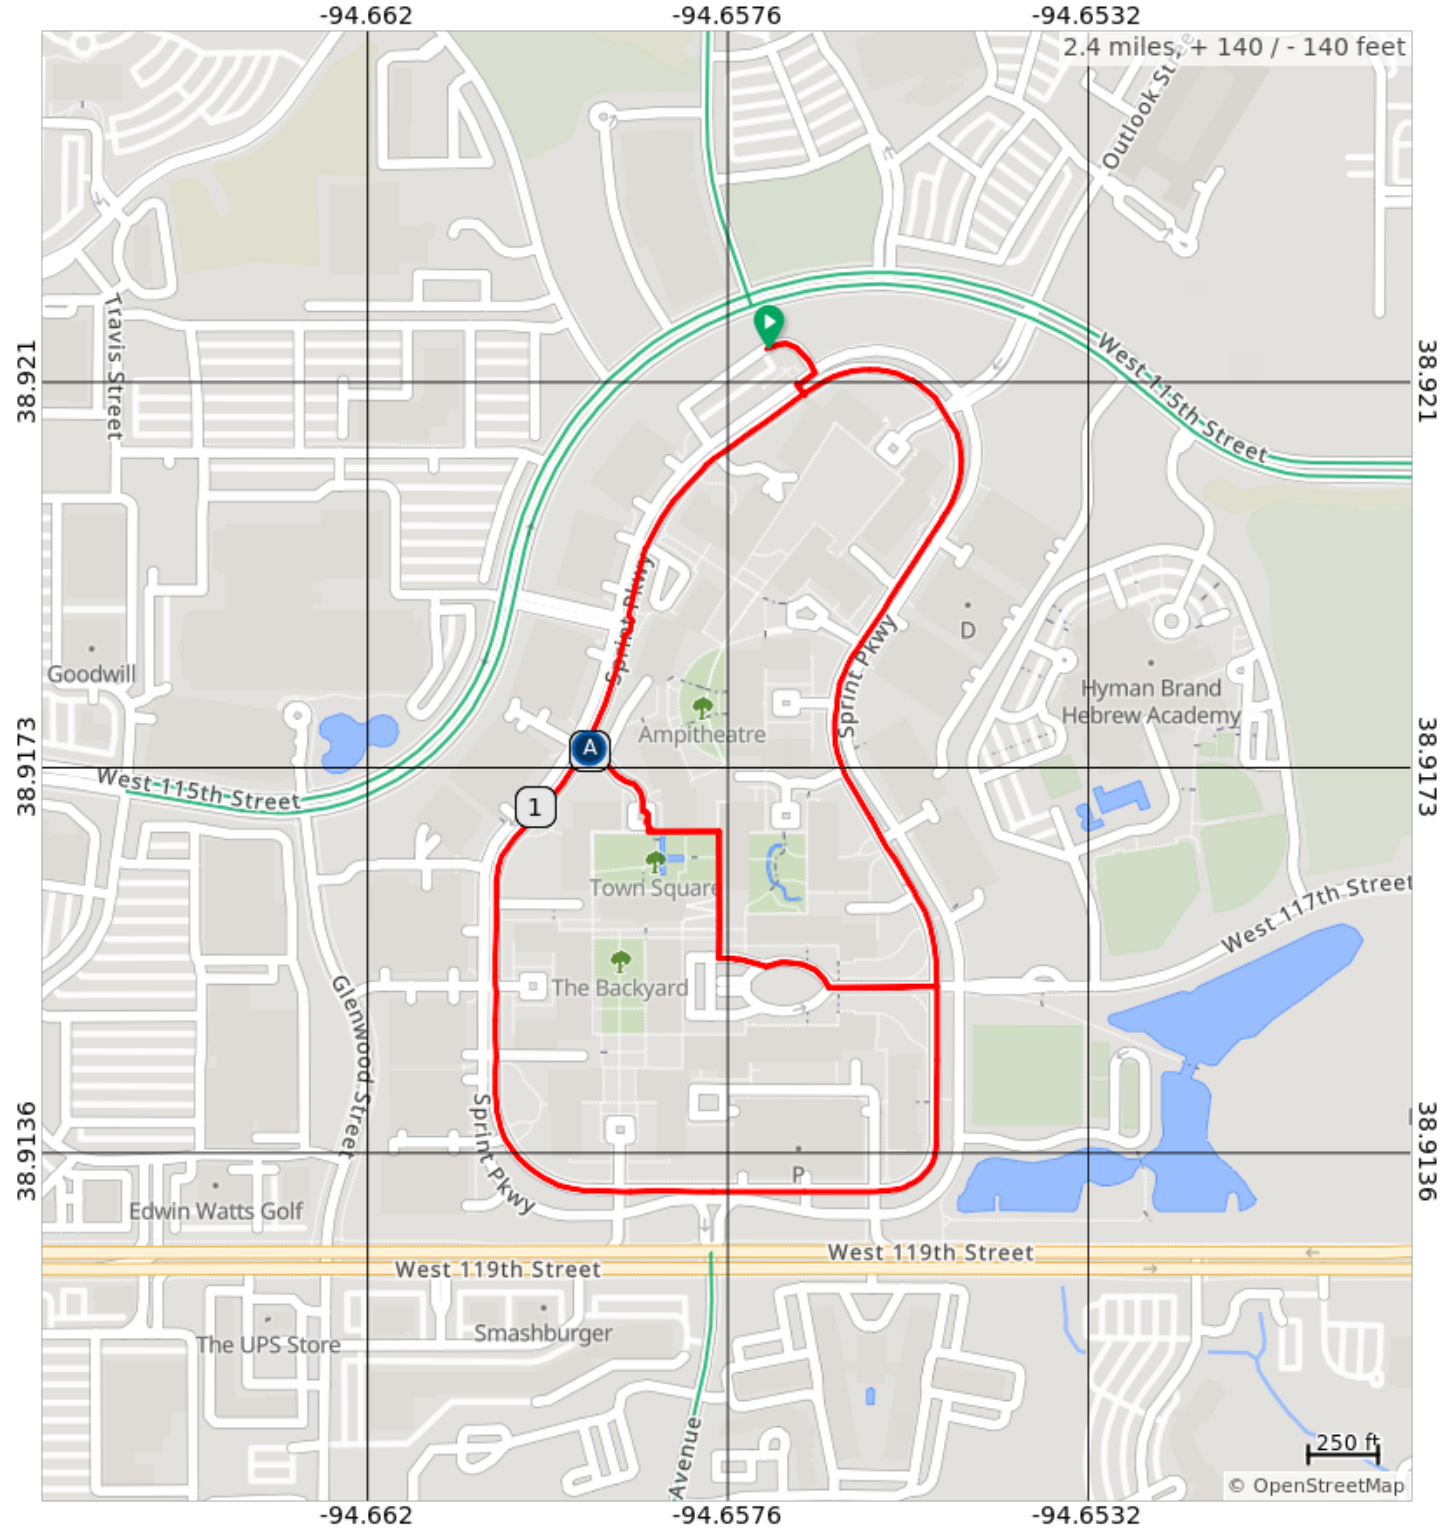

Walk MS Kansas City 2024 Long Route

Walk MS Kansas City Long route

A. Hydration Station

Walk MS Kansas City 2024 Long Route

Type	Num	Dist	Note	Next
📍	1.	0.0	Start of route	0.0
➔	2.	0.0	Right onto Sprint Pkwy	0.6
➔	3.	0.6	Right to stay on Sprint Pkwy	0.1
➔	4.	0.7	Right to stay on Sprint Pkwy	0.0
➔	5.	0.7	Slight right to stay on Sprint Pkwy	0.2
➔	6.	0.9	Right	0.1
➡	7.	1.0	Left onto Sprint Pkwy	0.8
➔	8.	1.8	Slight right to stay on Sprint Pkwy	0.2
➔	9.	1.9	Right	0.1
➔	10.	2.0	Right onto Sprint Pkwy	0.3
➡	11.	2.3	Left	0.0
📍	12.	2.4	End of route	0.0

2.4 miles. +140/-140 feet