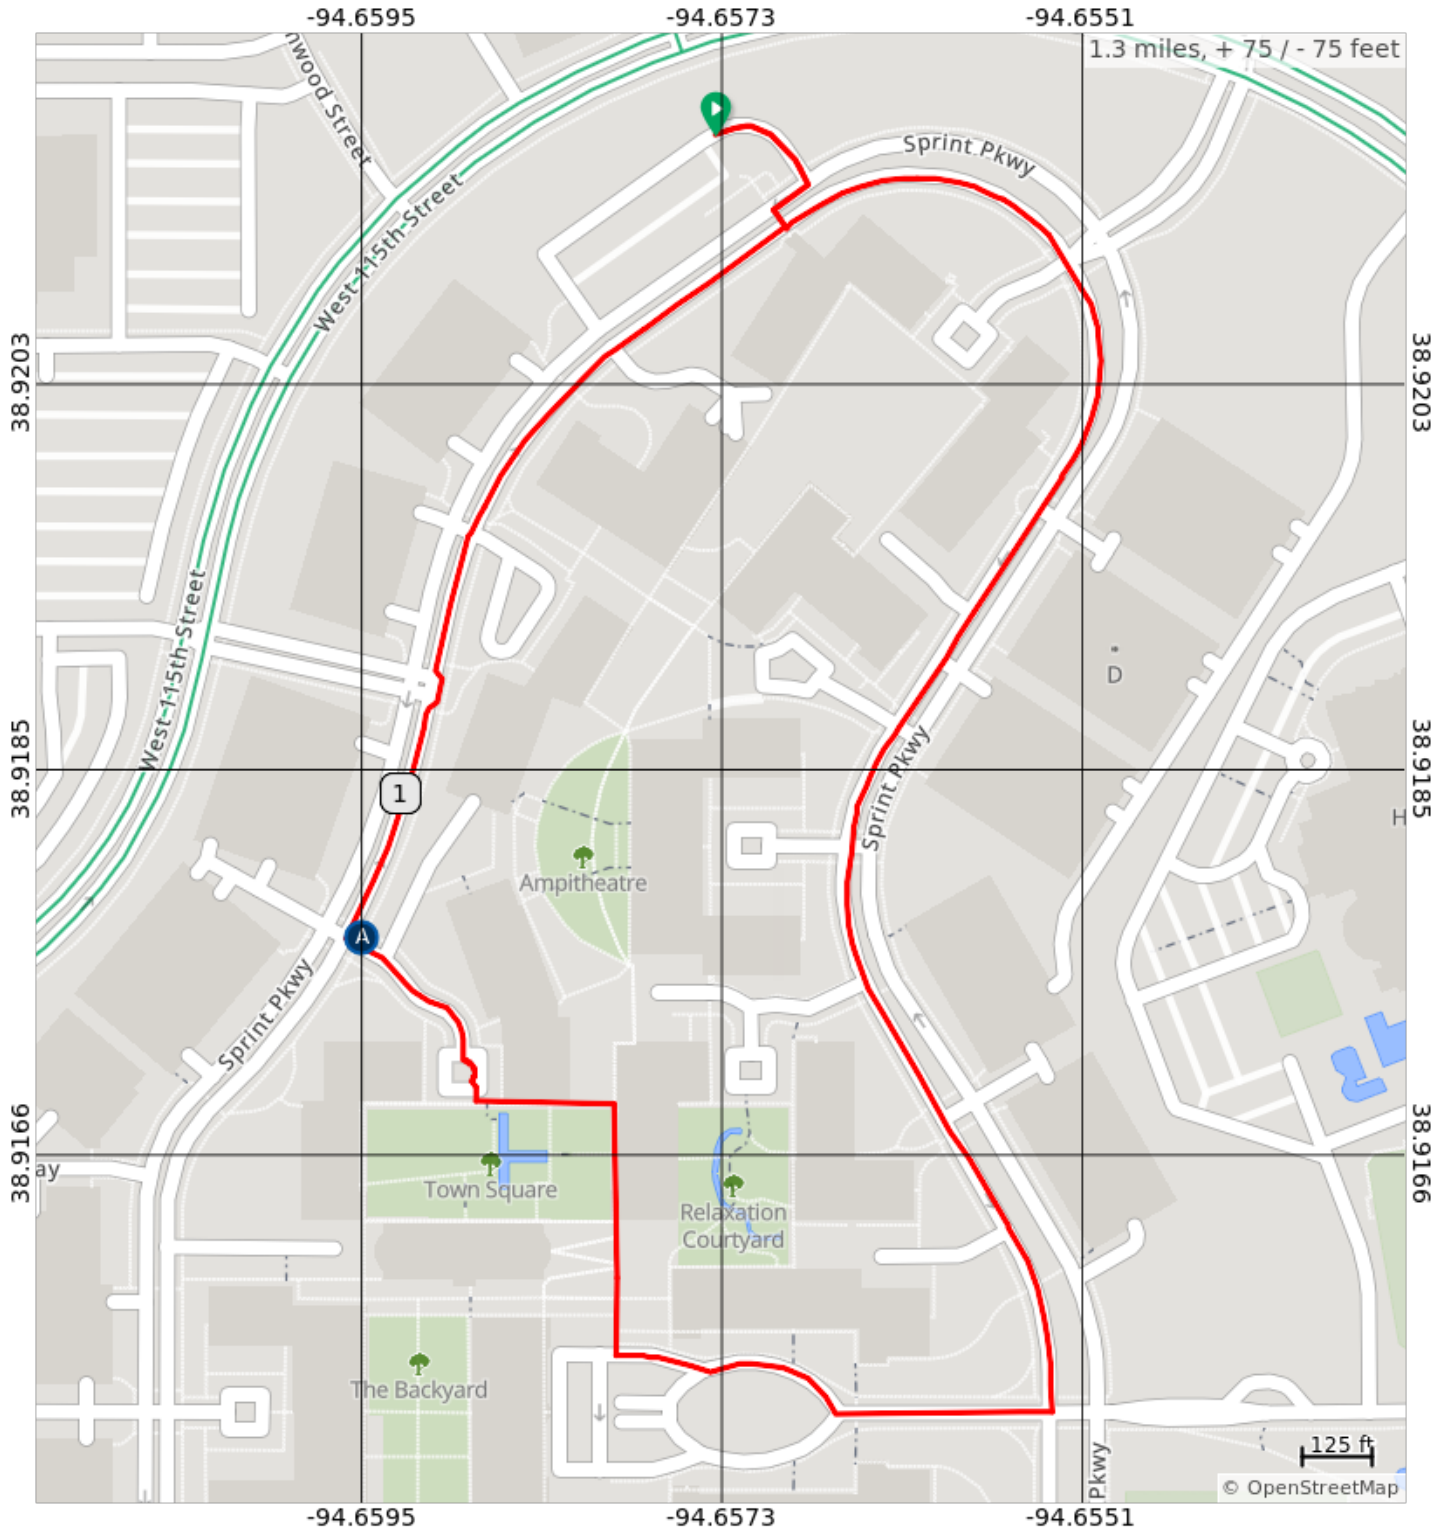

Walk MS Kansas City 2024 Short Route

ASPIRA Short route 2024

A. Hydration Station

Walk MS Kansas City 2024 Short Route

Type	Num	Dist	Note	Next
📍	1.	0.0	Start of route	0.0
➔	2.	0.0	Right onto Sprint Pkwy	0.6
➔	3.	0.7	Right to stay on Sprint Pkwy	0.0
➔	4.	0.7	Slight right to stay on Sprint Pkwy	0.2
➔	5.	0.9	Right	0.1
➔	6.	0.9	Right onto Sprint Pkwy	0.3
➡	7.	1.3	Left	0.0
📍	8.	1.3	End of route	0.0

1.3 miles. +75/-75 feet