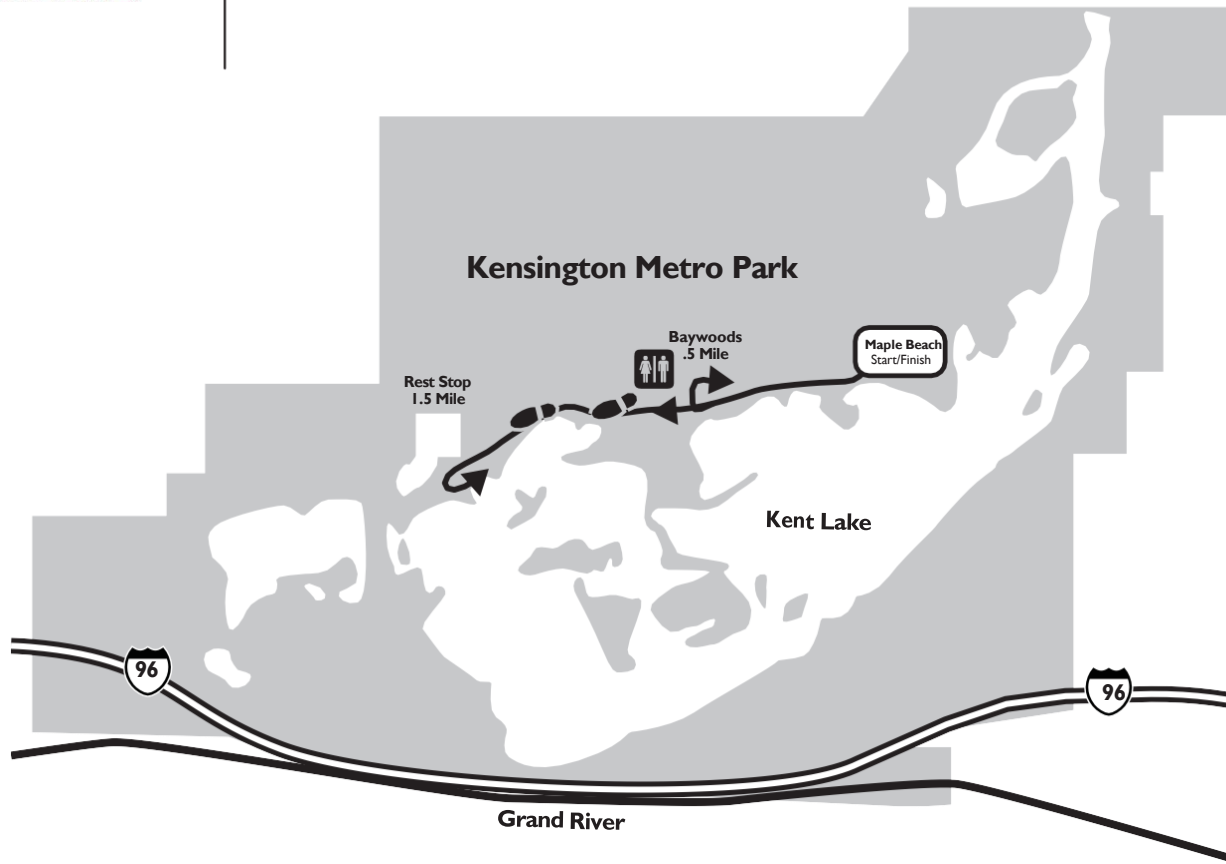

Walk MS: Milford

1 & 3 Mile Routes

For Emergency Assistance Dial 911
For Other Assistance Call
Allison Zimmerman 248-420-8992

Note: For a 1 mile walk route, turn around and return to Maple Beach from Baywoods.

Walk MS: Milford

1 & 3 Mile Routes

Start out right on the Hike-Bike trail

- Baywoods marks the .5 mile mark, for a 1 mile route return to Maple Beach from here
- Rest Stop is 1.5 miles from Maple Beach - note: restrooms are available at Baywoods
- Return to Maple Beach from Rest Stop

**Note: Map Is Not To Scale. Please Follow Markings Through Route.*