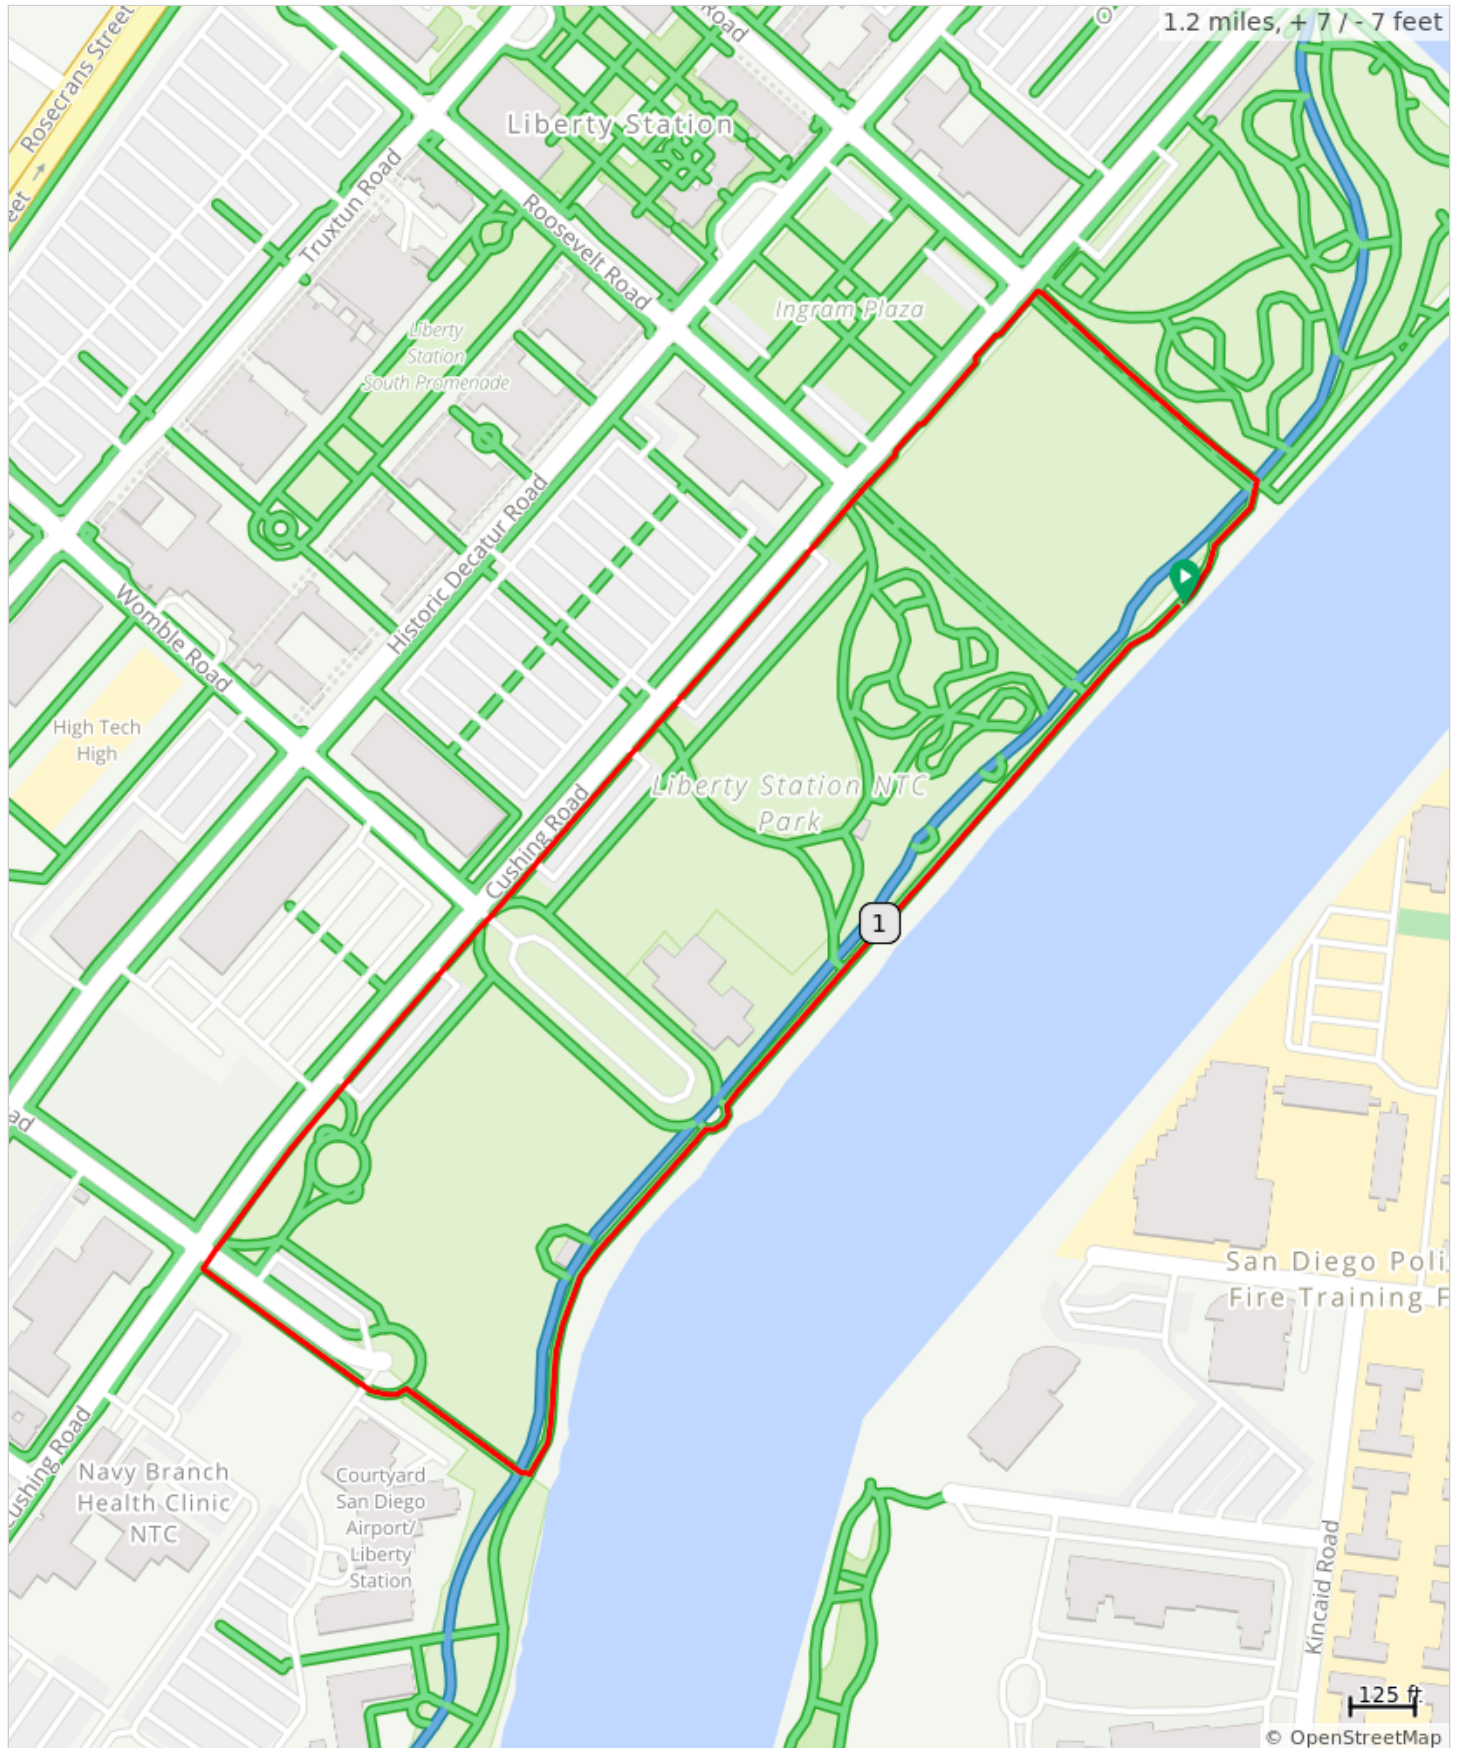

2023 Walk San Diego Express Route

Express Route San Diego

2023 Walk San Diego Express Route

Type	Dist	Note
	0.0	Start of route
	0.1	Left
	0.2	Left
	0.0	Right
	0.5	Keep right
	0.6	Left
	0.7	Right
	0.8	Sharp right
	0.0	Left
	0.9	Right
	0.9	Right
	1.2	End of route

1.2 miles. +7/-7 feet