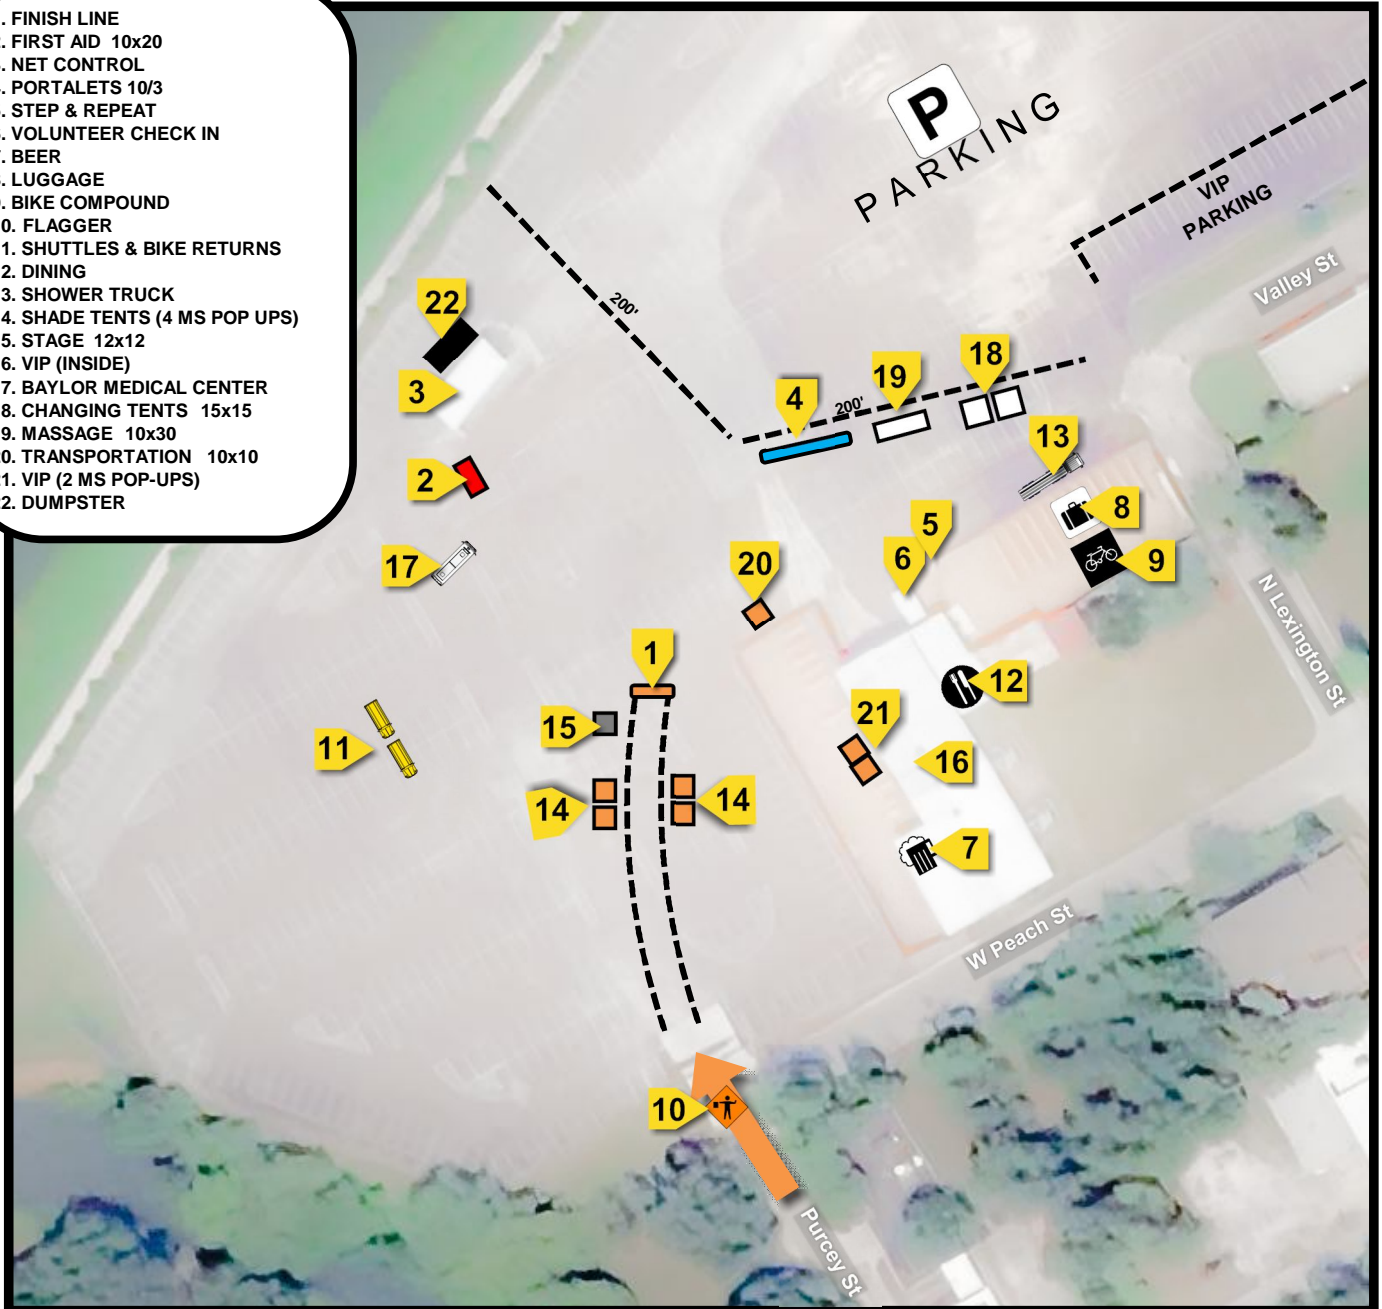

PANTHER ISLAND PAVILION

444 NORTH HENDERSON STREET. FORT WORTH, TX 76102

1. FINISH LINE
2. FIRST AID 10x20
3. NET CONTROL
4. PORTALETS 10/3
5. STEP & REPEAT
6. VOLUNTEER CHECK IN
7. BEER
8. LUGGAGE
9. BIKE COMPOUND
10. FLAGGER
11. SHUTTLES & BIKE RETURNS
12. DINING
13. SHOWER TRUCK
14. SHADE TENTS (4 MS POP UPS)
15. STAGE 12x12
16. VIP (INSIDE)
17. BAYLOR MEDICAL CENTER
18. CHANGING TENTS 15x15
19. MASSAGE 10x30
20. TRANSPORTATION 10x10
21. VIP (2 MS POP-UPS)
22. DUMPSTER

LAST EDITED 4-26-23