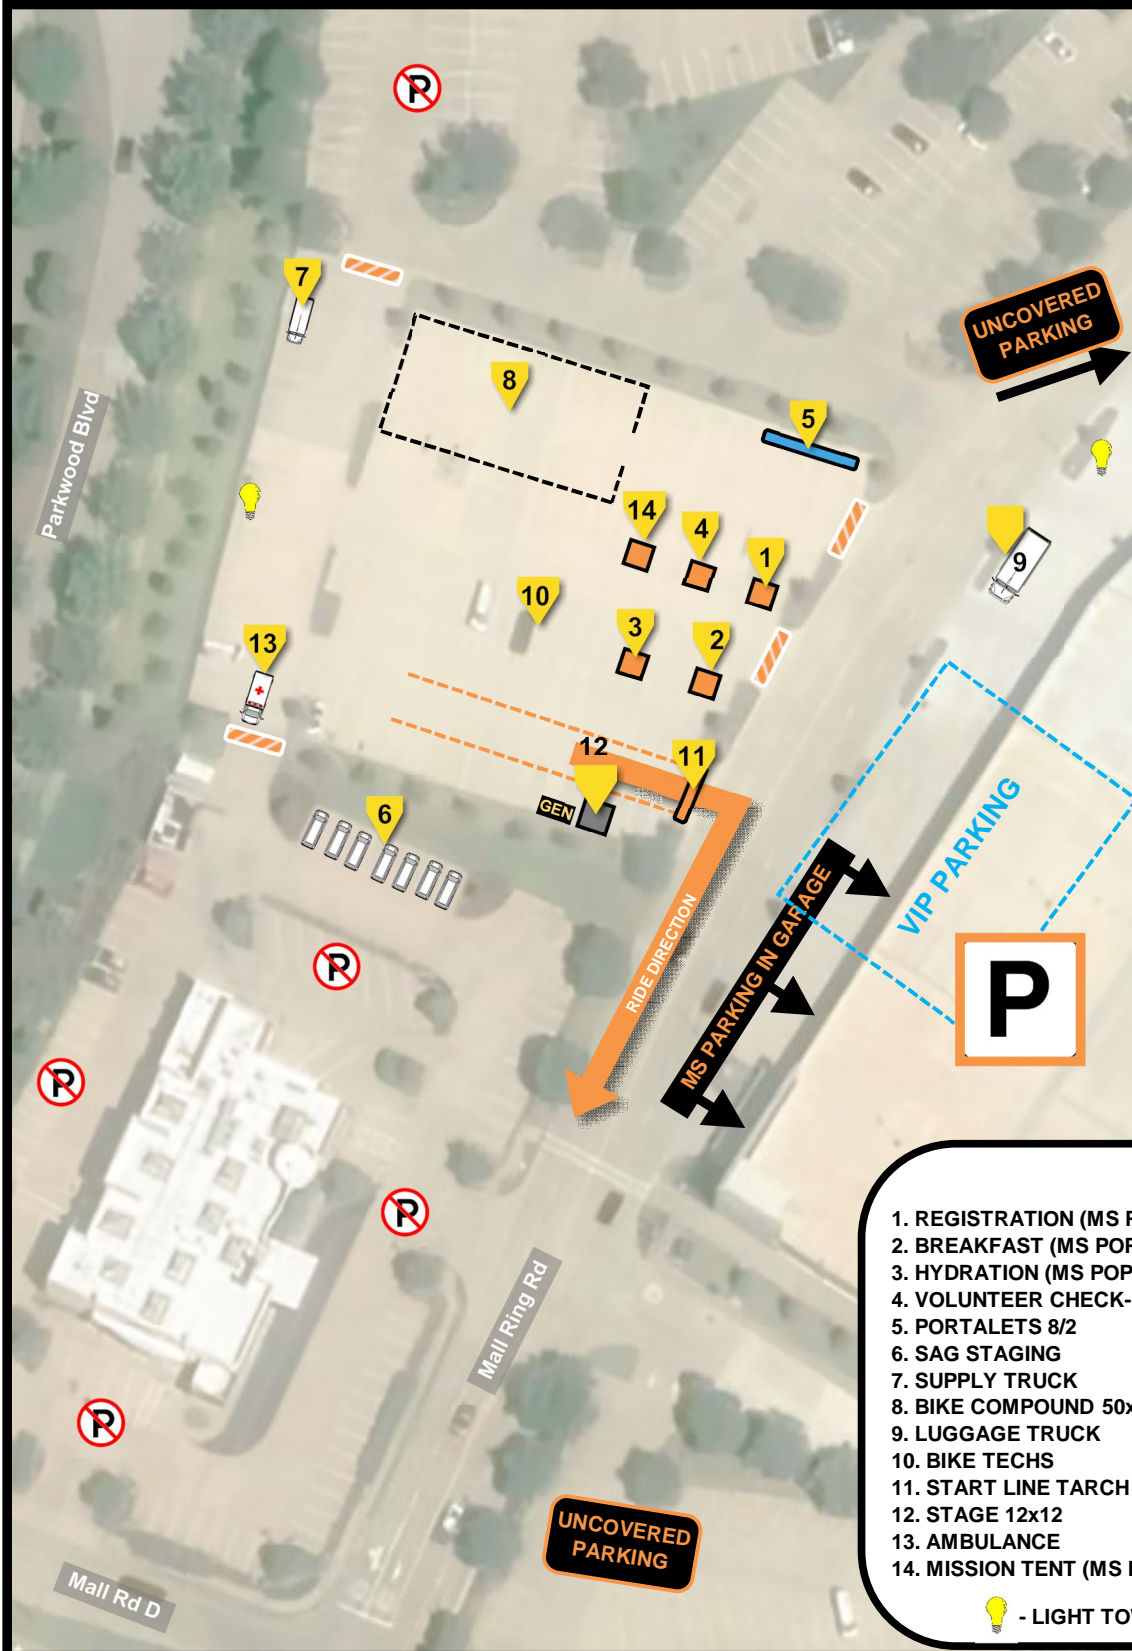

Round-Up Ride
presented locally by

START

STONEBRIAR MALL

2619 PRESTON RD, FRISCO, TX 75034

1. REGISTRATION (MS POPUP)
 2. BREAKFAST (MS POPUP)
 3. HYDRATION (MS POPUP)
 4. VOLUNTEER CHECK-IN (MS POPUP)
 5. PORTALETTS 8/2
 6. SAG STAGING
 7. SUPPLY TRUCK
 8. BIKE COMPOUND 50x100
 9. LUGGAGE TRUCK
 10. BIKE TECHS
 11. START LINE TARCH
 12. STAGE 12x12
 13. AMBULANCE
 14. MISSION TENT (MS POPUP)
- 💡 - LIGHT TOWER