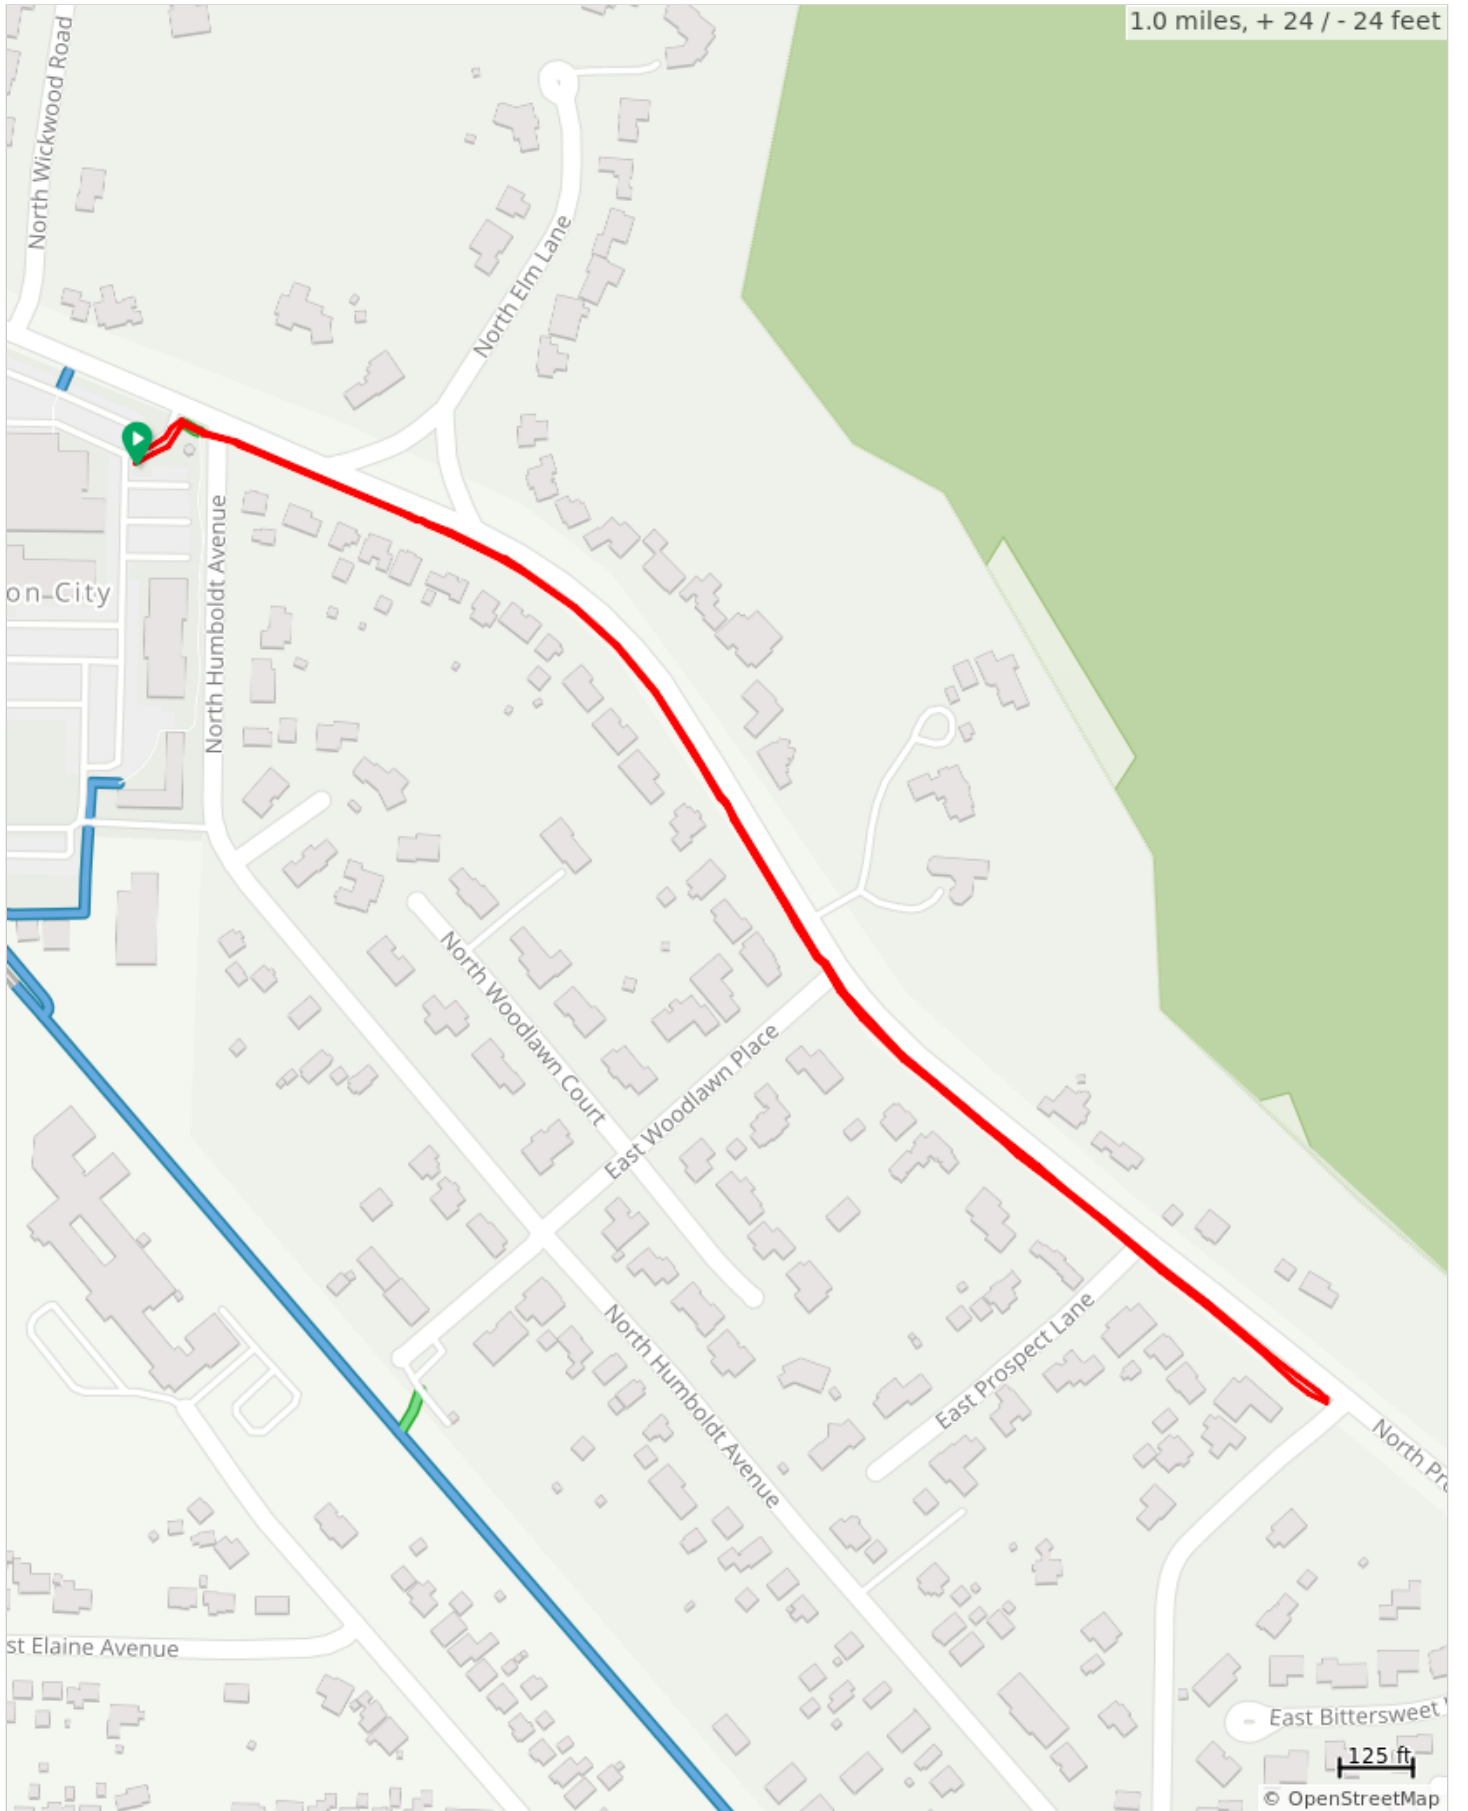

# ILD Walk MS Peoria - 1 Mile

ILD Walk MS Peoria - 1 Mile

1.	0.0	0.0	📍	Start of route
2.	0.0	0.0	<i>i</i>	Start - Junction City
3.	0.0	0.0	➔	Right Turn onto Prospect Road (Please Use Sidewalks)
4.	0.3	0.3	↑	Continue Straight
5.	0.5	0.2	↶	Turnaround at Prospect and North MountClair Avenue
6.	0.5	0.0	↑	Continue Straight down Prospect Road - Towards Junction City
7.	0.7	0.2	↑	Continue Straight

0.7 miles. +15/-20 feet

8.	1.0	0.3	➔	Left Turn into Junction City (Please Use Sidewalks)
9.	1.0	0.0	<i>i</i>	End - Junction City
10.	1.0	0.0	📍	End of route

0.3 miles. +1/-0 feet