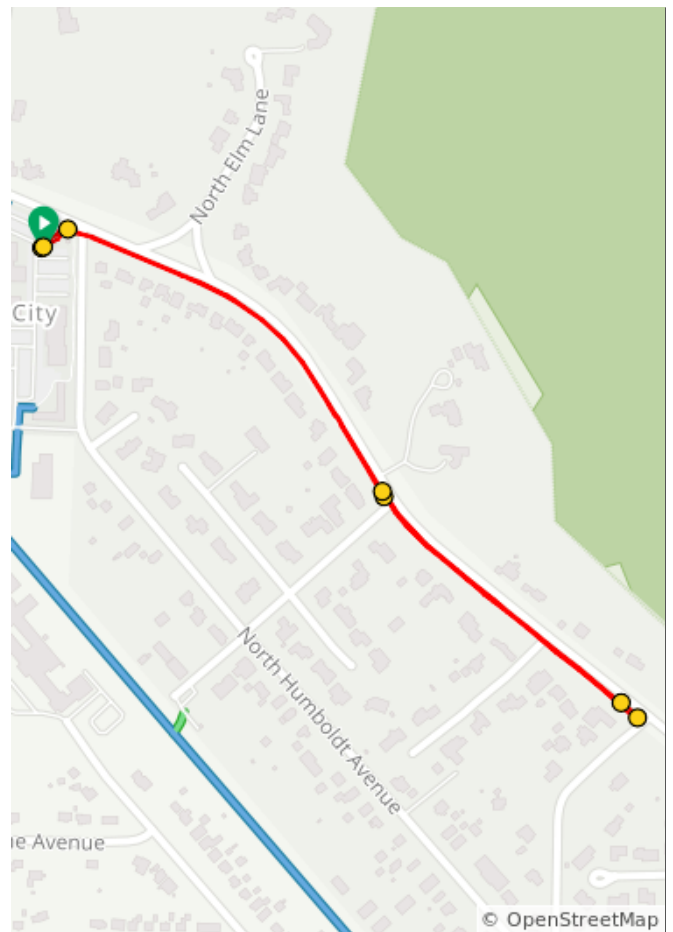

# ILD Walk MS Peoria - 1 Mile

ILD Walk MS Peoria - 1 Mile

1.	0.0	0.0	📍	Start of route
2.	0.0	0.0	<i>i</i>	Start - Junction City
3.	0.0	0.0	➔	Right Turn onto Prospect Road (Please Use Sidewalks)
4.	0.3	0.3	↑	Continue Straight
5.	0.5	0.2	↶	Turnaround at Prospect and North MountClair Avenue
6.	0.5	0.0	↑	Continue Straight down Prospect Road - Towards Junction City
7.	0.7	0.2	↑	Continue Straight

0.7 miles. +15/-20 feet

8.	1.0	0.3	➔	Left Turn into Junction City (Please Use Sidewalks)
9.	1.0	0.0	<i>i</i>	End - Junction City
10.	1.0	0.0	📍	End of route

0.3 miles. +1/-0 feet