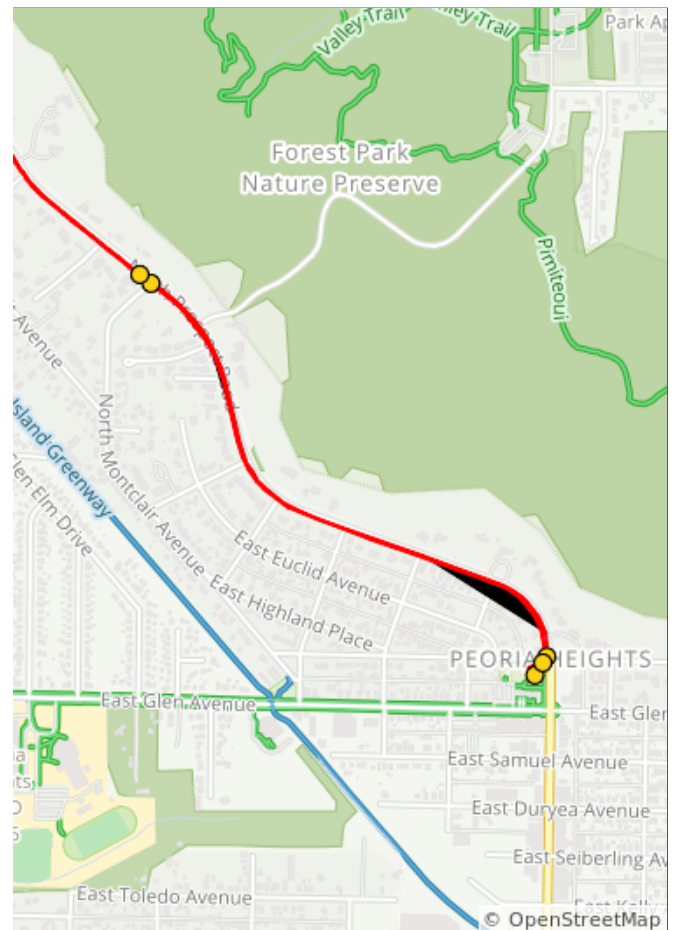

# ILD Walk MS Peoria - 3 Mile

## ILD Walk MS Peoria - 3 Mile

1.	0.0	0.0	📍	Start of route
2.	0.0	0.0	i	Start - Junction City
3.	0.0	0.0	➡	Right Turn onto Prospect Road (Please Use Sidewalks)
4.	0.3	0.3	↑	Continue Straight

0.3 miles. +4/-8 feet

5.	1.3	1.0	↑	Cross Kingman Ave towards Junction City
6.	1.3	0.0	💧	Water Stop at Tower Park
7.	1.3	0.0	↑	Cross Kingman Toward Tower Park
8.	2.1	0.8	←	Continue Straight for 3 Mile Route
9.	2.1	0.0	↑	Continue Straight down Prospect Road - Towards Junction City

1.8 miles. +22/-5 feet

10.	2.3	0.2	↑	Continue Straight
11.	2.6	0.3	←	Left Turn into Junction City (Please Use Sidewalks)
12.	2.6	0.0	<i>i</i>	End - Junction City
13.	2.6	0.0	📍	End of route

0.5 miles. +7/-4 feet