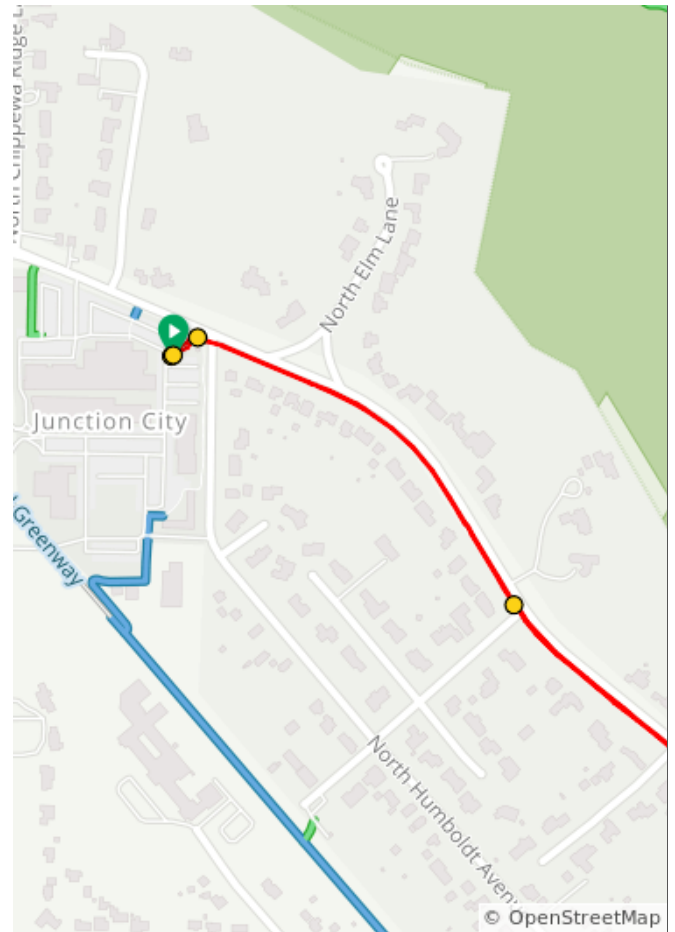

# ILD Walk MS Peoria - 3 Mile

## ILD Walk MS Peoria - 3 Mile

1.	0.0	0.0	📍	Start of route
2.	0.0	0.0	i	Start - Junction City
3.	0.0	0.0	➡	Right Turn onto Prospect Road (Please Use Sidewalks)
4.	0.3	0.3	↑	Continue Straight

0.3 miles. +4/-8 feet

5.	1.3	1.0	↑	Cross Kingman Ave towards Junction City
6.	1.3	0.0	💧	Water Stop at Tower Park
7.	1.3	0.0	↑	Cross Kingman Toward Tower Park
8.	2.1	0.8	←	Continue Straight for 3 Mile Route
9.	2.1	0.0	↑	Continue Straight down Prospect Road - Towards Junction City

1.8 miles. +22/-5 feet

10.	2.3	0.2	↑	Continue Straight
11.	2.6	0.3	←	Left Turn into Junction City (Please Use Sidewalks)
12.	2.6	0.0	<i>i</i>	End - Junction City
13.	2.6	0.0	📍	End of route

0.5 miles. +7/-4 feet