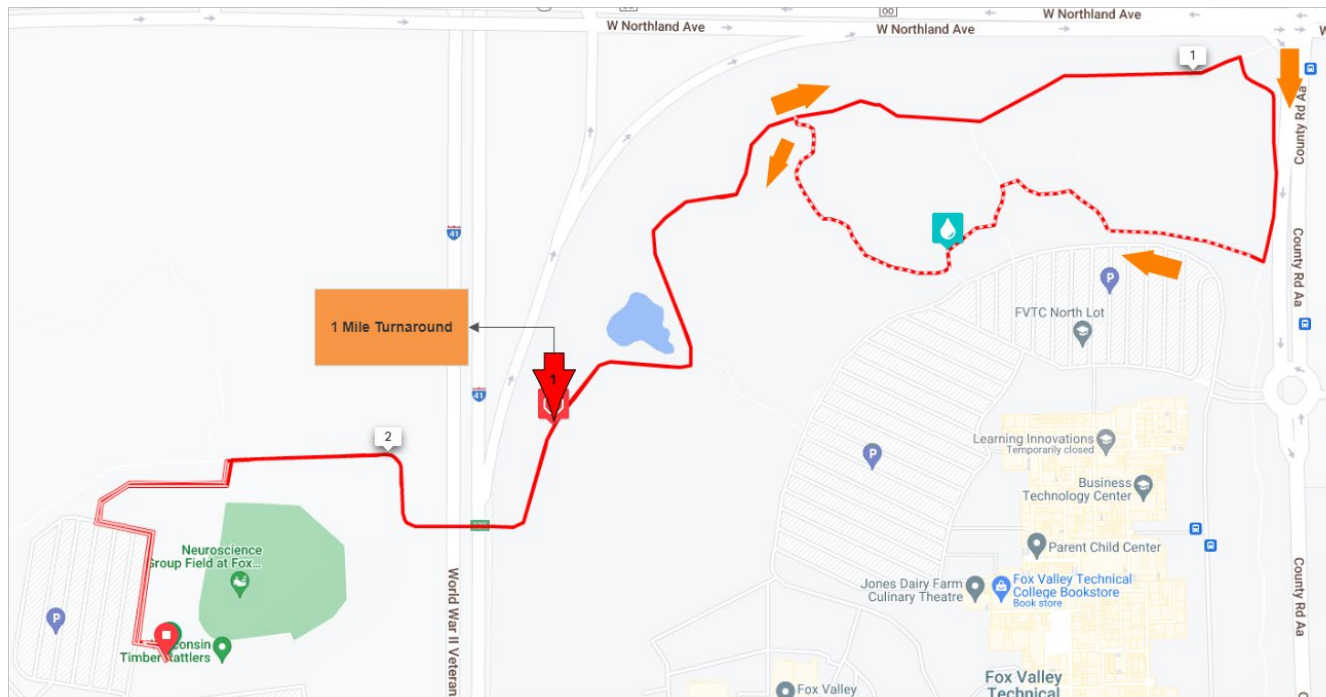

Walk MS: Appleton – 1 & 3 Mile

Turn by Turn Directions

START & FINISH in front of the Neuroscience Group Field Parking Lot

Follow the FVTC Trail including Hwy 41 Overpass and Conservatory Trail