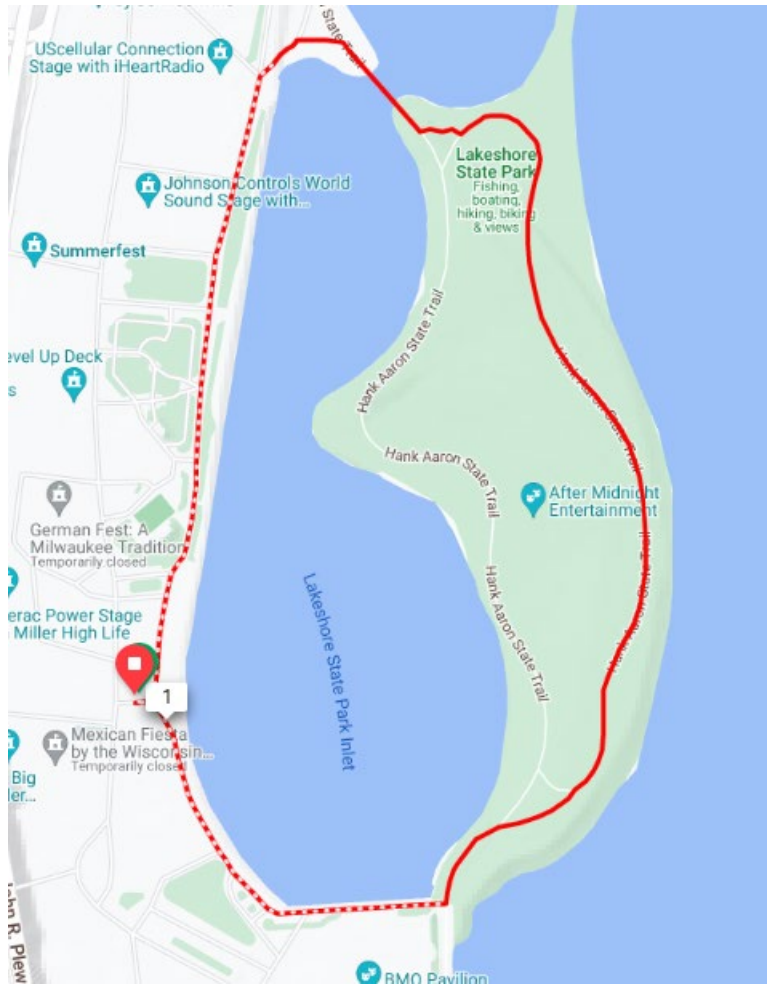

Walk MS: Milwaukee – 1 & 3 Mile

Turn by Turn Directions

Exit left out of Summerfest Grounds onto Hank Aaron State Trail.

Follow signs around Lakeshore State Park.

1 Loop = 1 Mile

3 Loops = 3 Miles