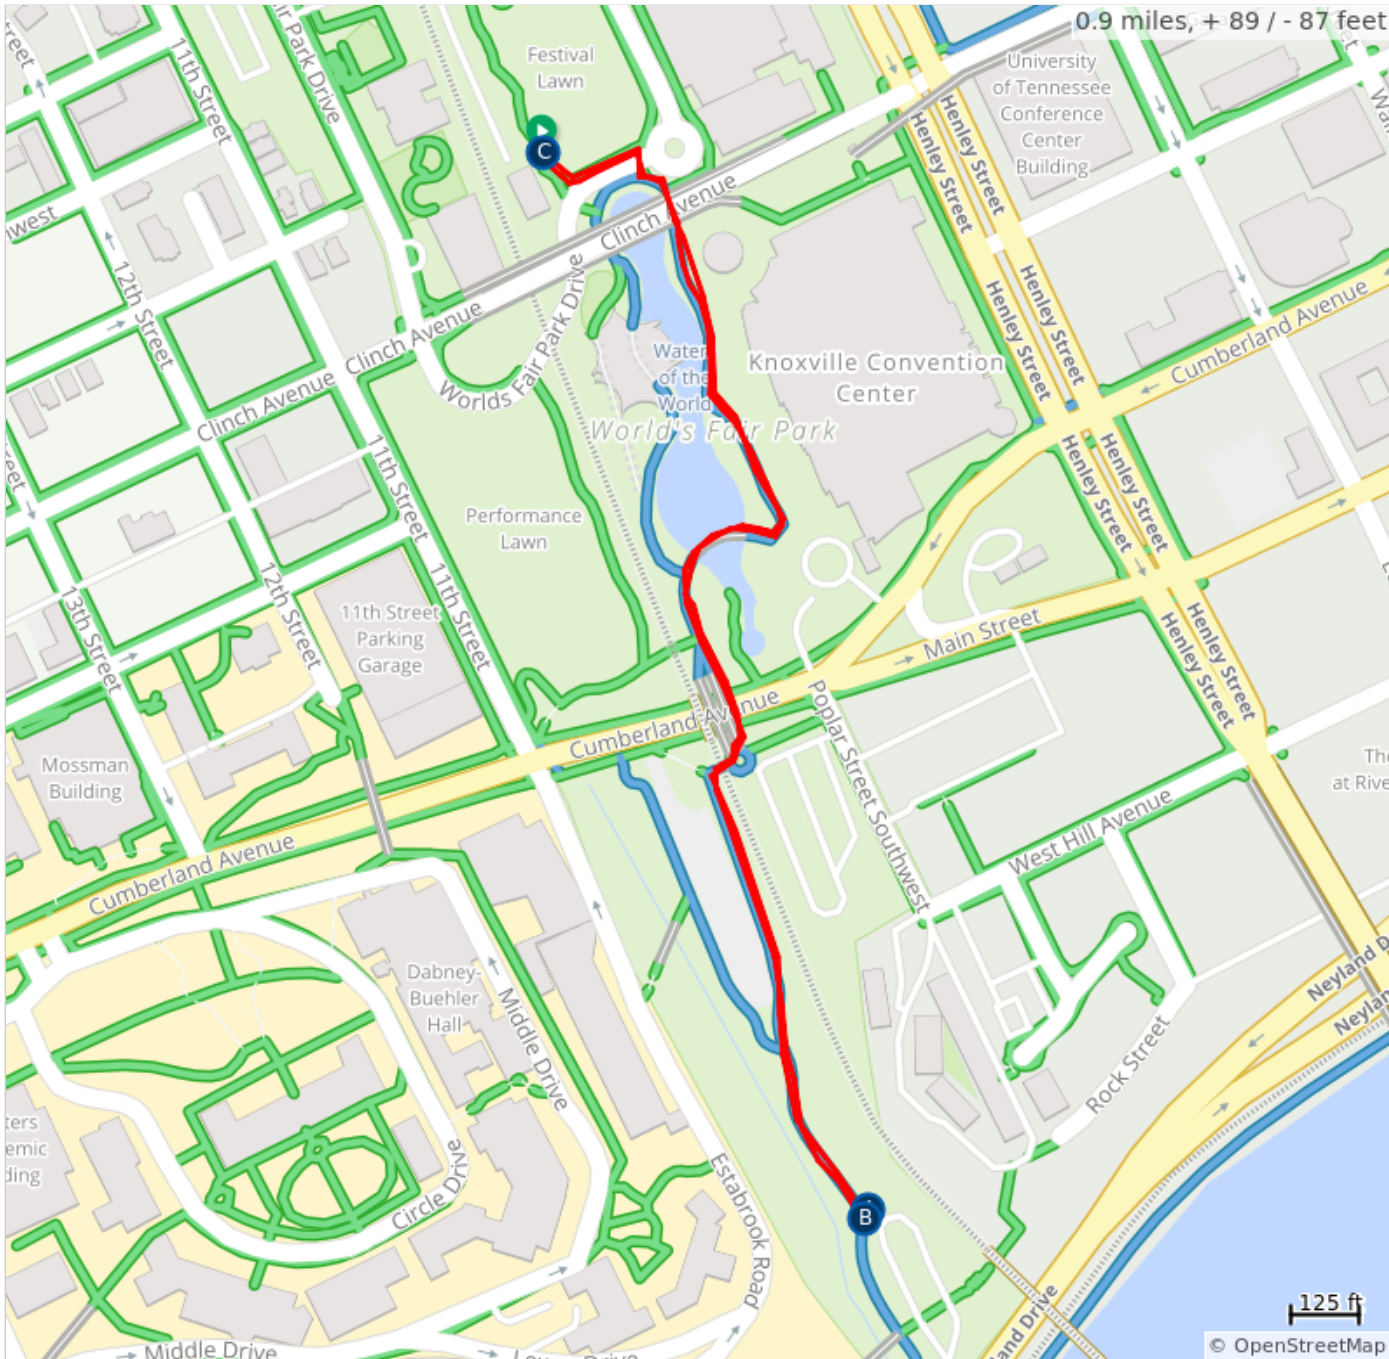

Walk MS: Knoxville - 1 Mile Route

- A. Water Stop
- B. 1 Mile Turnaround
- C. 1 Mile Finish