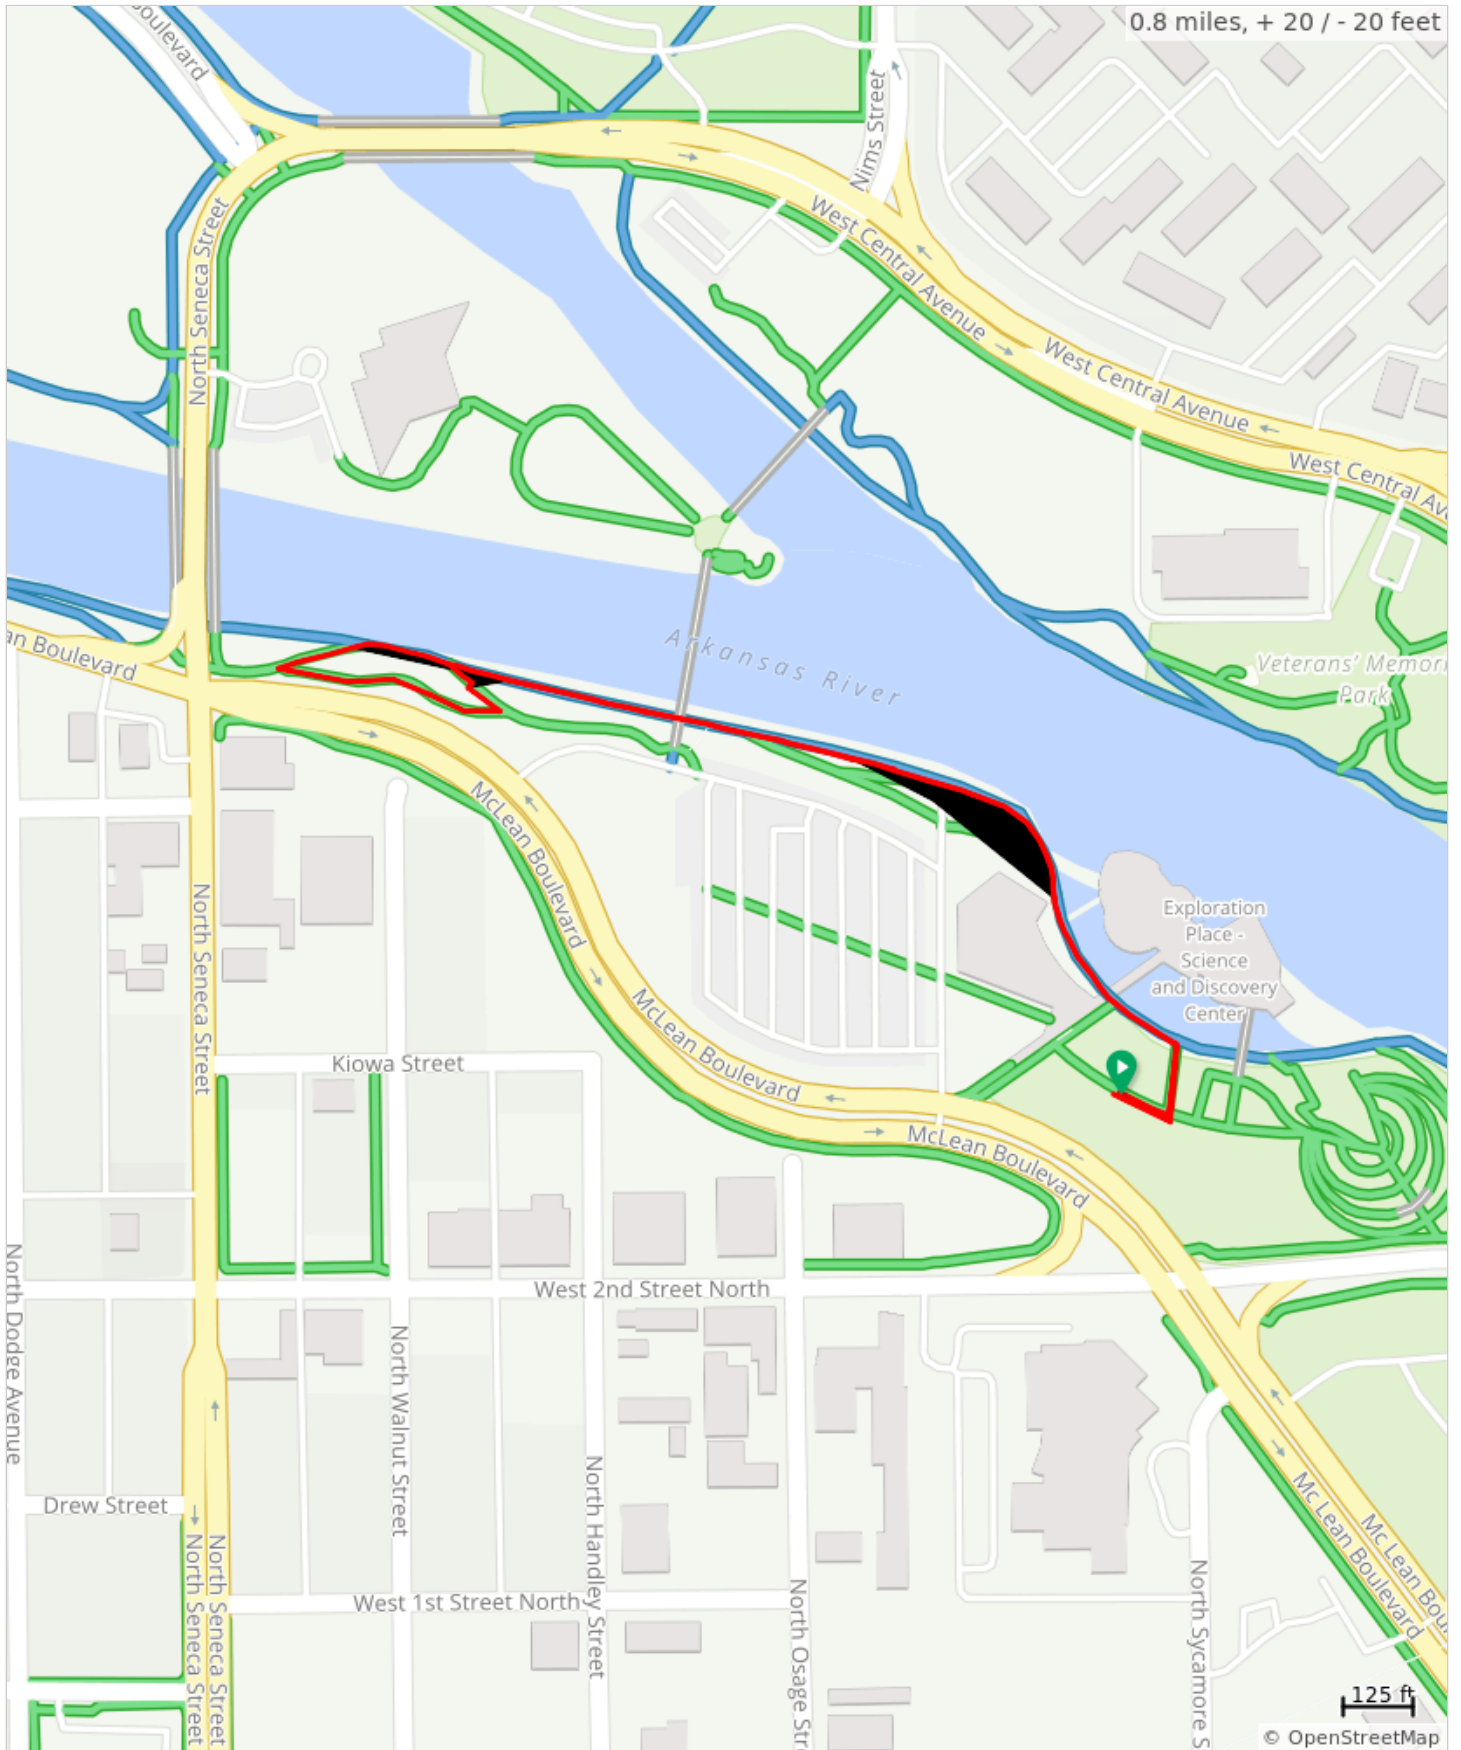

Walk MS Wichita 2023 1 Mile Route

1 Mile route

Walk MS Wichita 2023 1 Mile Route

Type	Dist	Note
📍	0.0	Start of route
←	0.4	Slight left
→	0.5	Sharp right
📍	0.8	End of route

0.8 miles. +20/-20 feet
