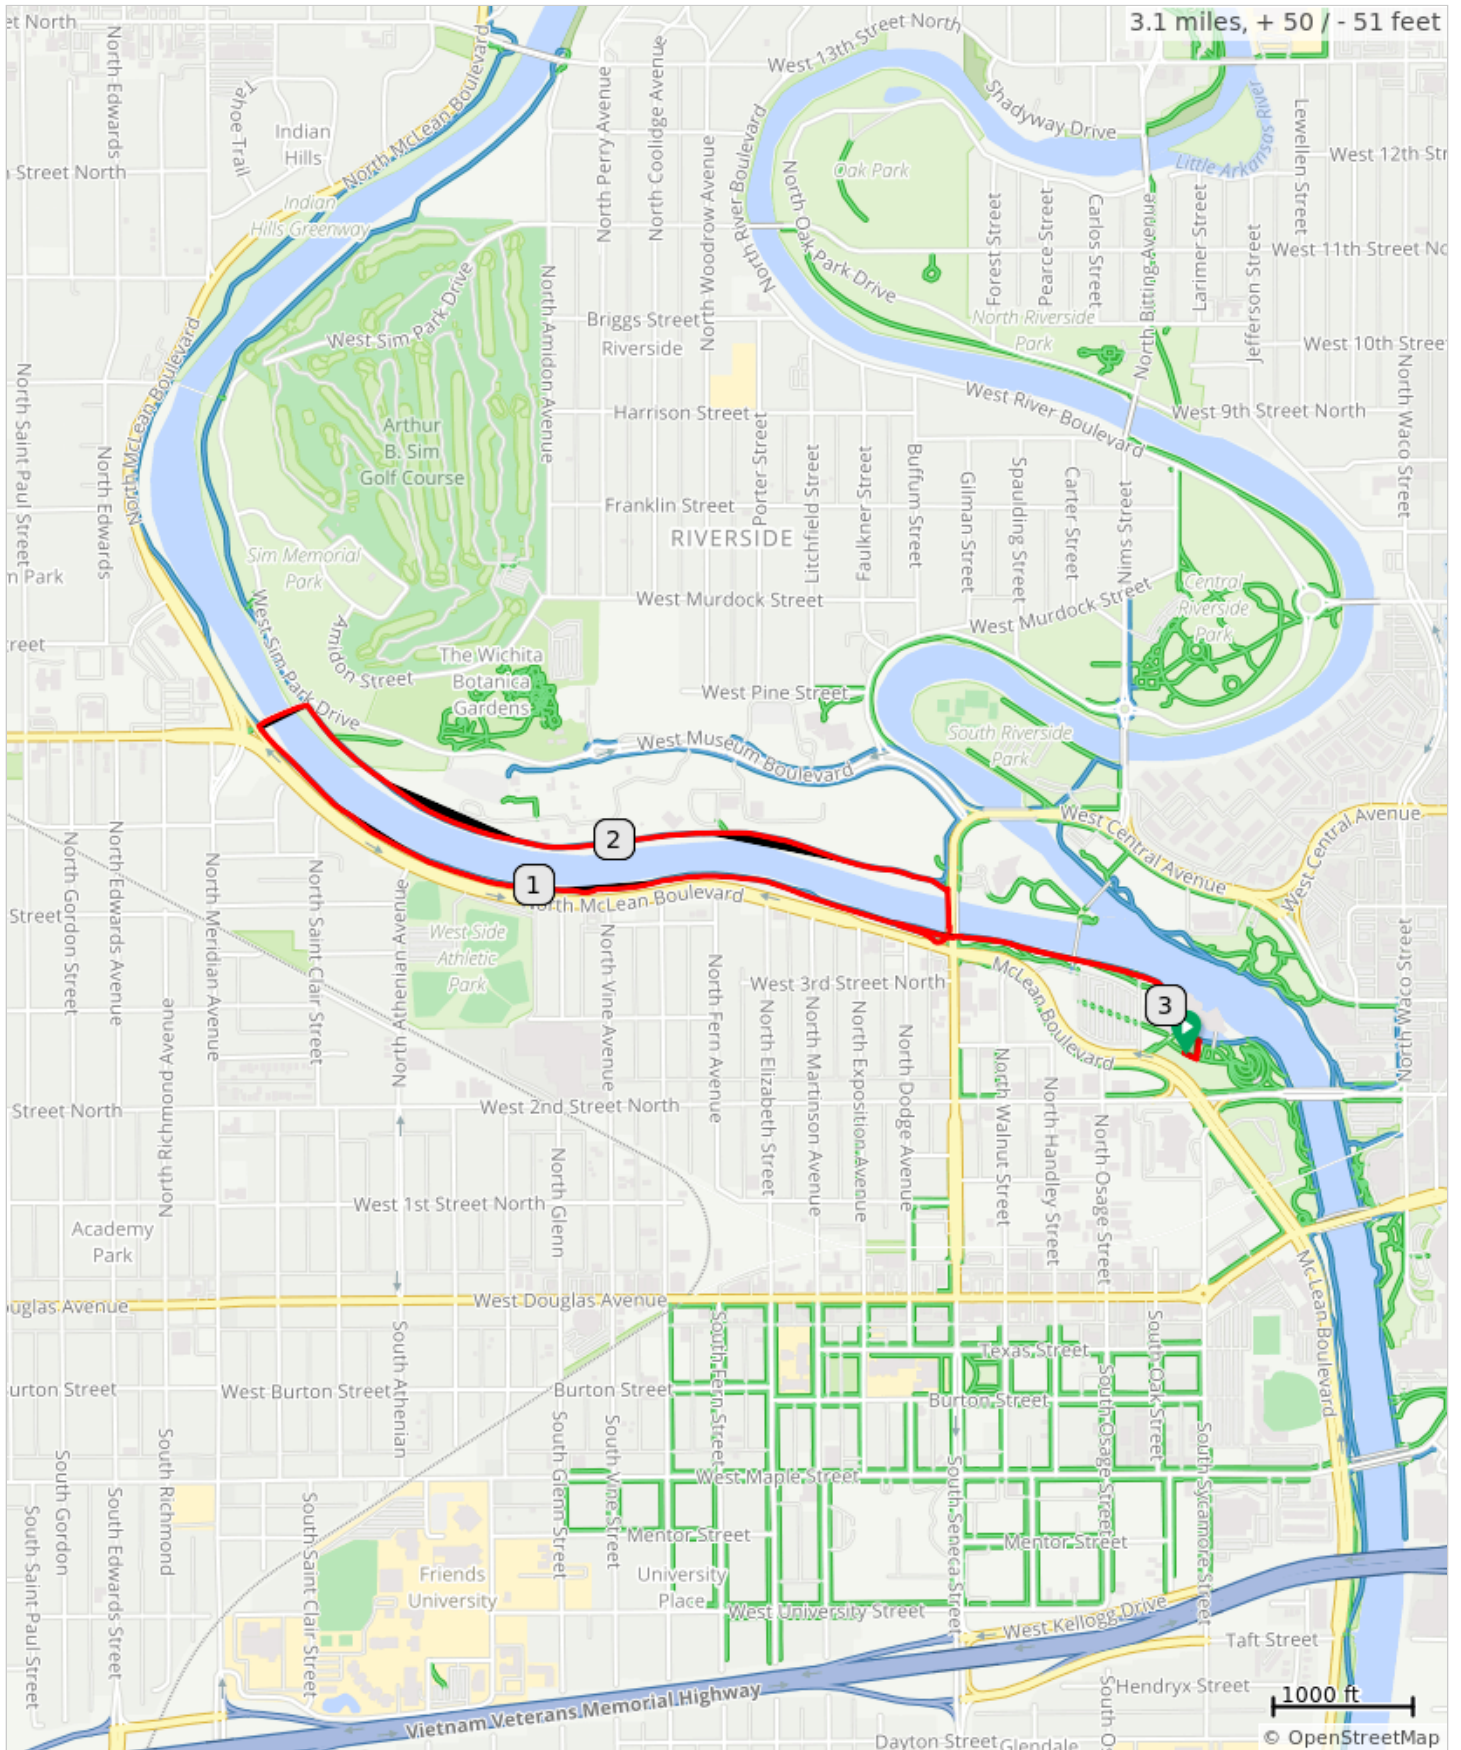

Walk MS Wichita 2023 3 Mile Route

3 Mile route

Walk MS Wichita 2023 3 Mile Route

Type	Dist	Note
📍	0.0	Start of route
➔	1.4	Right
➔	1.5	Right
➡	2.5	Left
📍	3.1	End of route

3.1 miles. +50/-50 feet