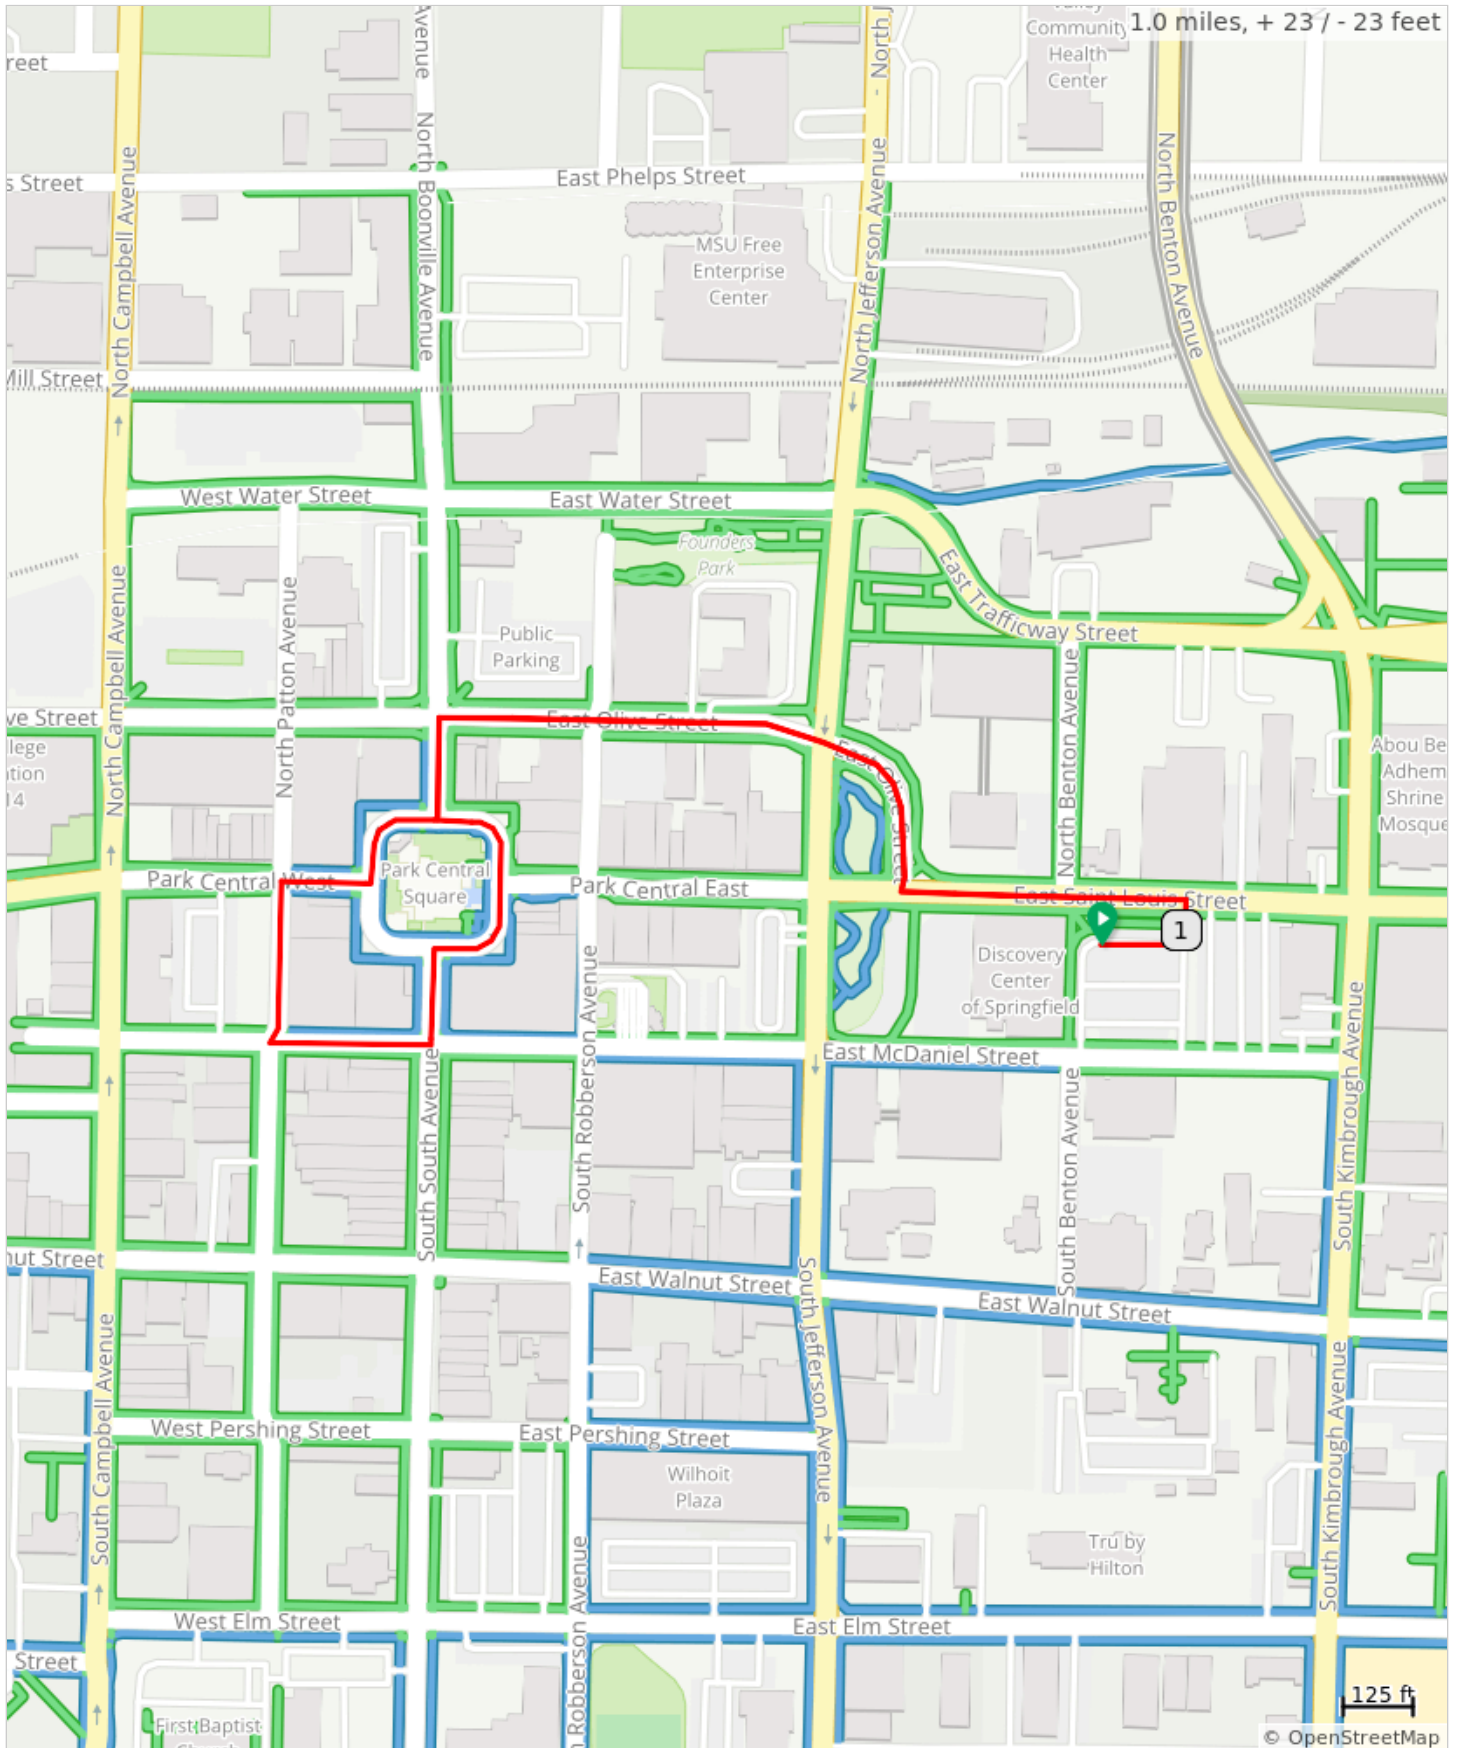

Walk MS Springfield 2023

Short Route updated on 2/17/2023

Walk MS Springfield 2023

| Type | Dist | Note |
|------|------|--|
| ← | 0.0 | Left |
| ← | 0.0 | Left onto East Saint Louis Street |
| → | 0.1 | Right onto East Olive Street |
| ↑ | 0.4 | Enter roundabout |
| ↑ | 0.0 | At roundabout, take exit 3 onto Park Central West |
| → | 0.0 | Right onto South Patton Avenue |
| ↙ | 0.5 | Sharp left onto West McDaniel Street |
| ← | 0.6 | Left onto Park Central South |
| ↑ | 0.6 | Enter roundabout |
| ↑ | 0.0 | Enter roundabout |
| ↑ | 0.0 | At roundabout, take exit 2 onto Park Central North |
| → | 0.7 | Right onto East Olive Street |
| ← | 0.9 | Left onto East Saint Louis Street |
| → | 1.0 | Right |
| → | 1.0 | Right |

1.0 miles. +21/-22 feet