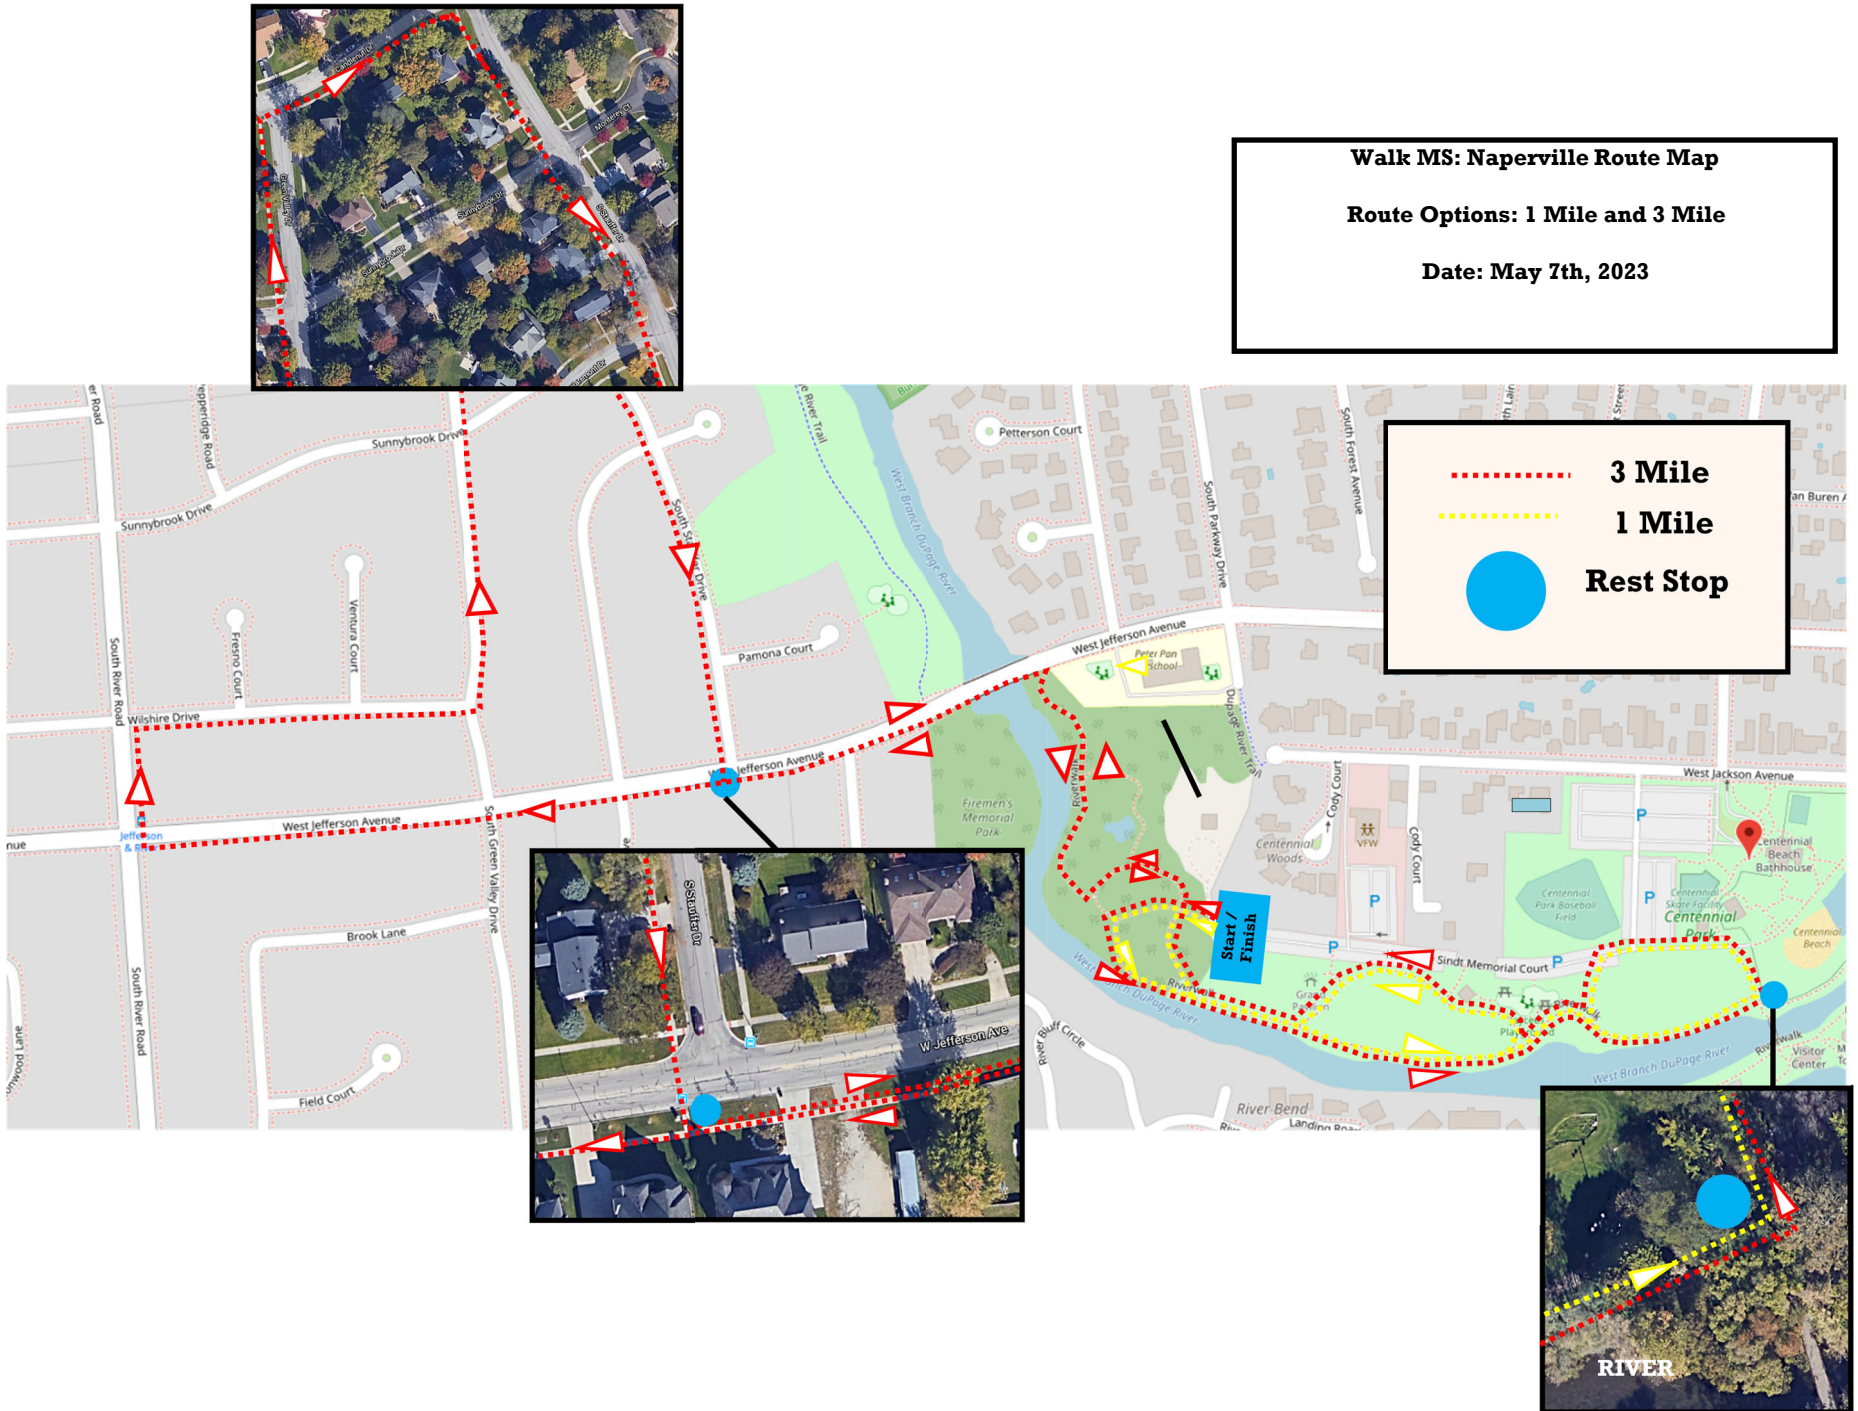

**Walk MS: Naperville Route Map**

**Route Options: 1 Mile and 3 Mile**

**Date: May 7th, 2023**

**3 Mile**  
**1 Mile**  
**Rest Stop**

**Walk MS: Naperville Route Map**

**Route Options: 1 Mile and 3 Mile**

**Date: May 7th, 2023**

**1 Mile Route Turn-by-Turns**

<b>Direction</b>	<b>Notes</b>	<b>Distance (miles) from Start</b>
Start	Start of route	0
Left	Turn left to stay on Naperville Riverwalk	0.06
Left	Slight left to stay on Naperville Riverwalk	0.36
Left	Turn left to stay on Naperville Riverwalk	0.46
Left	Turn left	0.49
Straight	Continue straight onto Honorary Sindt Memorial Ct	0.54
Left	Slight left onto Naperville Riverwalk	0.55

**3 Mile Route Turn-by-Turns**

<b>Direction</b>	<b>Notes</b>	<b>Distance (miles) from Start</b>
Start	Start of route	0
Right	Turn right to stay on Naperville Riverwalk	0.02
Right	Turn right to stay on Naperville Riverwalk	0.09
Right	Slight right to stay on Naperville Riverwalk	0.12
Right	Slight right to stay on Naperville Riverwalk	0.23
Left	Turn left onto W Jefferson Ave (use sidewalk)	0.25
Right	Turn right onto S River Rd (use sidewalk)	0.77
Right	Turn right onto Wilshire Dr (use sidewalk)	0.83
Left	Turn left onto Green Valley Dr (use sidewalk)	1.02
Right	Turn right onto N Stauffer Dr (use sidewalk)	1.3
Left	Turn left onto W Jefferson Ave (use sidewalk)	1.6
Straight	Cross the road	1.83
Left	Turn left onto Naperville Riverwalk	1.87
Right	Slight right to stay on Naperville Riverwalk	1.88
Left	Slight left to stay on Naperville Riverwalk	2
Left	Turn left to stay on Naperville Riverwalk	2.03
Left	Turn left to stay on Naperville Riverwalk	2.15
Left	Slight left to stay on Naperville Riverwalk	2.39
Left	Turn left to stay on Naperville Riverwalk	2.49
Left	Turn left	2.52
Straight	Continue straight onto Honorary Sindt Memorial Ct (use sidewalk)	2.57
Left	Slight left onto Naperville Riverwalk	2.58
Right	Turn right to stay on Naperville Riverwalk	2.62
Right	Turn right to stay on Naperville Riverwalk	2.93
End	End of route	2.99