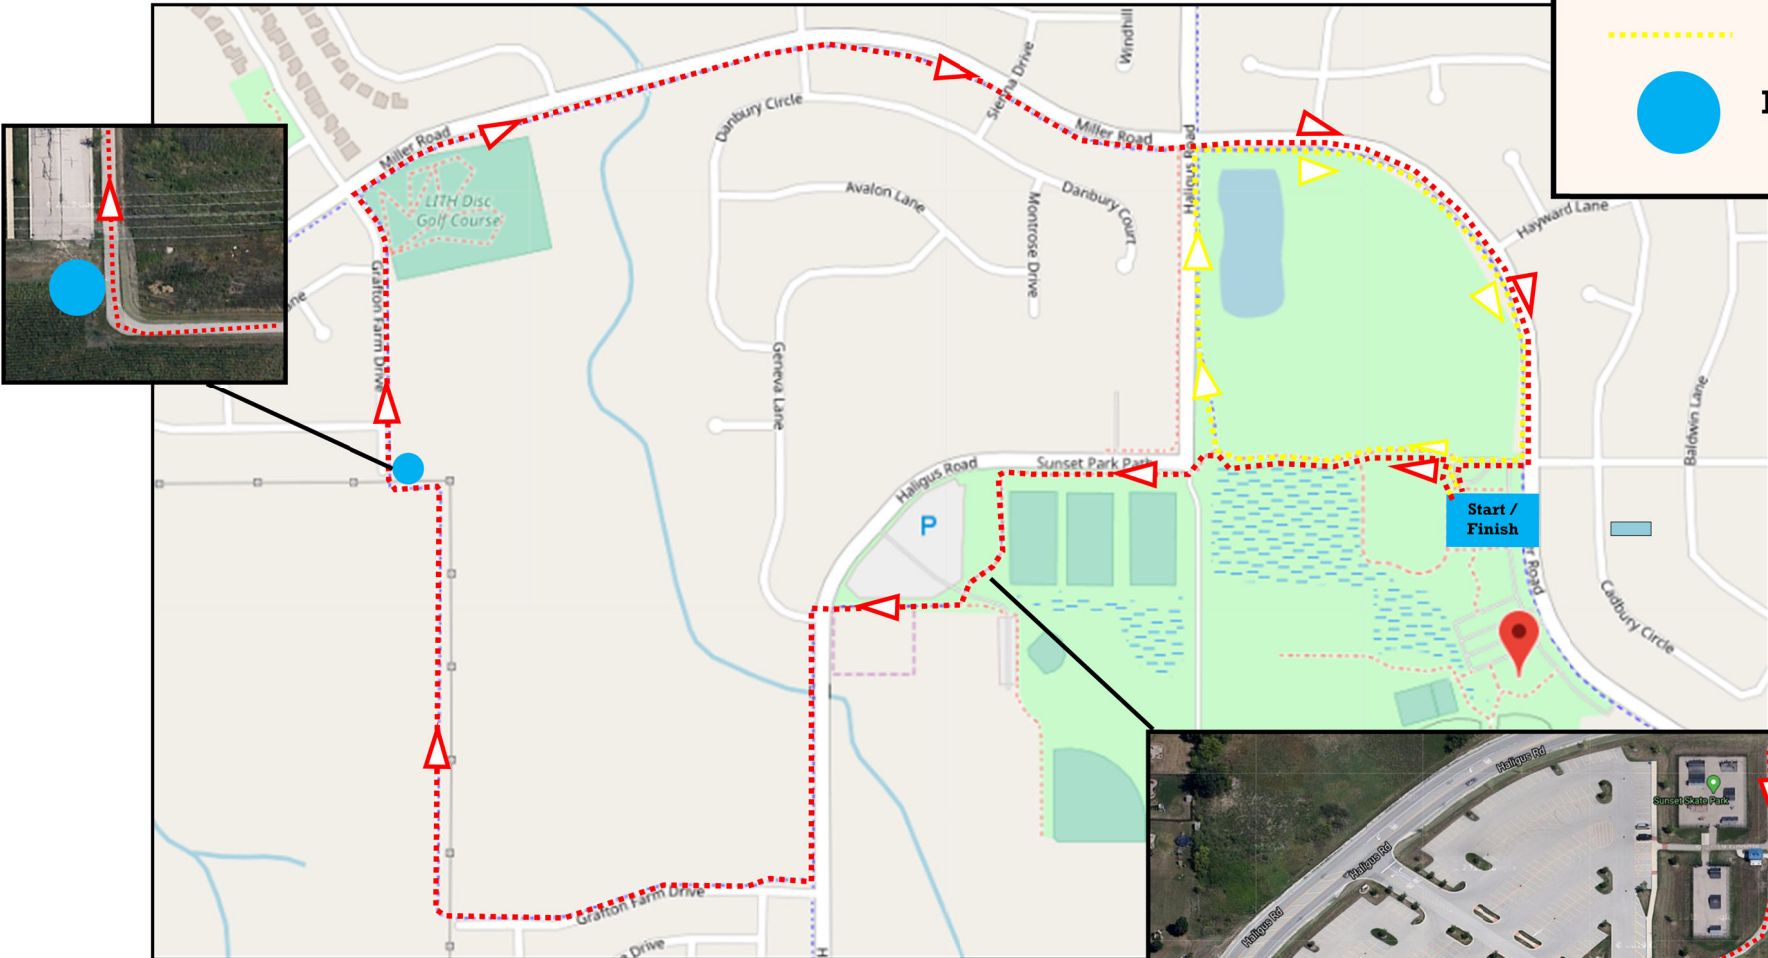

Walk MS: Lake in the Hills Route Map

Route Options: 1 Mile and 3 Mile

Date: May 7th, 2023

***No Road Closures**

-  **3 Mile**
-  **1 Mile**
-  **Rest Stop**

Walk MS: Lake in the Hills Route Map

Route Options: 1 Mile and 3 Mile

Date: May 7th, 2023

***No Road Closures**

1 Mile Route Turn-by-Turns

Direction	Notes	Distance (miles) from Start
Start	Start of route	0
Right	Turn right onto Sunset Park Path	0.01
Sharp Right	Turn sharp right	0.18
Right	Turn right to continue on path	0.39
Right	Turn right	0.76
End	End of route	0.79

3 Mile Route Turn-by-Turns

Direction	Notes	Distance (miles) from Start
Start	Start of route	0
Right	Turn right onto Sunset Park Path	0.01
Slight Left	Turn slight left	0.19
Straight	Cross over parking lot to continue on path	0.42
Right	Turn right	0.43
Straight	Cross Haligus Rd to continue on path	0.52
Left	Turn left to continue on path	0.53
Straight	Continue straight on path	0.54
Right	Turn right	0.72
Right	Turn right to continue on path	0.97
Right	Turn right to continue on path	1.28
Right	Turn right at Miller Rd to continue on path	1.49
Straight	Continue on path across Worthington Ln	1.8
Straight	Continue on path across Sienna Dr	1.94
Straight	Continue on path across Haligus Rd	2.07
Right	Turn right to continue on path	2.44
End	End of route	2.47