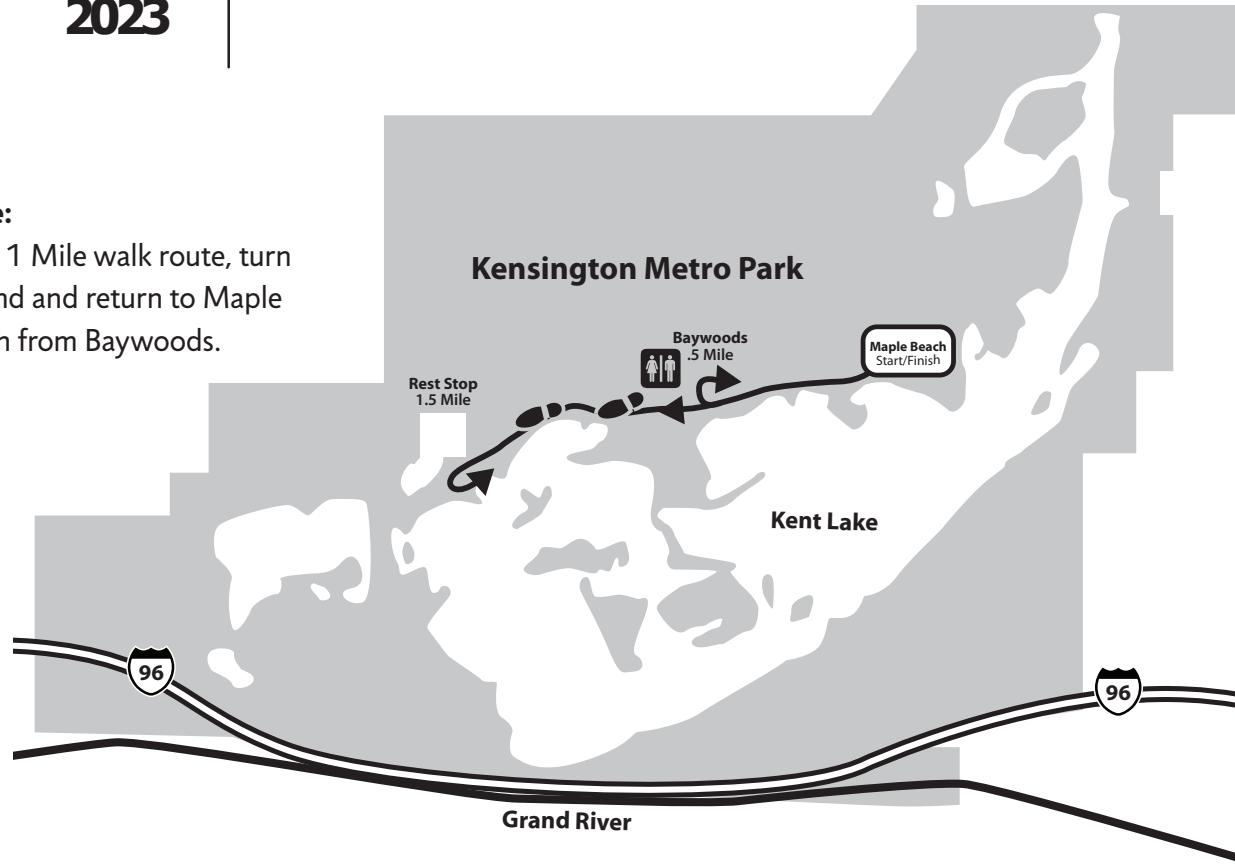

Walk MS: Milford

1 & 3 Mile Routes

For Emergency Assistance Dial 911

For Other Assistance Call

Kelly Sakorafos 586-214-3944

Note:

For a 1 Mile walk route, turn around and return to Maple Beach from Baywoods.

National Sponsors:

Local Event Sponsors:

Walk MS: Milford

1 & 3 Mile Routes

Start out right on the Hike-Bike trail

- Baywoods marks the .5 mile mark, for a 1 mile route return to Maple Beach from here
- Rest Stop is 1.5 miles from Maple Beach - note: restrooms are available at Baywoods
- Return to Maple Beach from Rest Stop

**Note: Map Is Not To Scale. Please Follow Markings Through Route.*