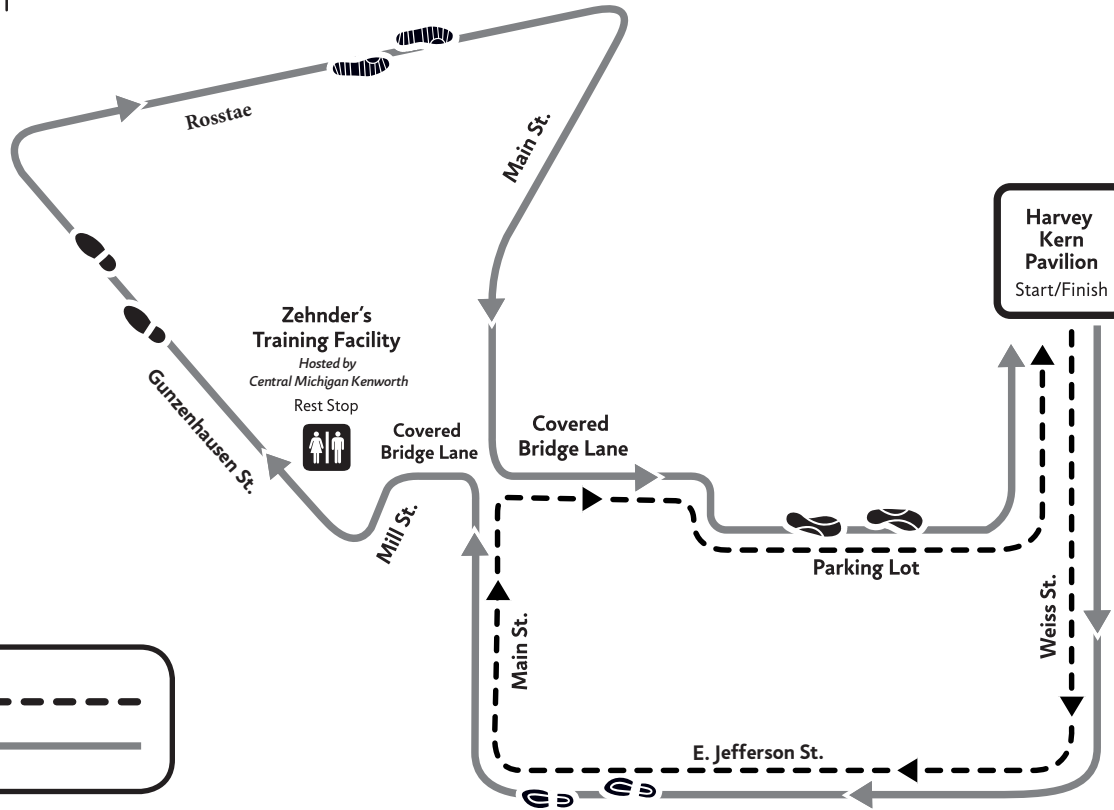

# Frankenmuth Walk MS

## 1.9 & 3.2 Mile Routes

For Emergency Assistance Dial 911  
 For Other Assistance Call  
 Kelly Sakorafos: 586-214-3944

1.9 Mile Route   
 3.2 Mile Route 

### Start - Harvey Kern Pavilion

- Left on Weiss St. to E. Jefferson St.
- Right on E. Jefferson St. to Main St.
- Right on Main St.
- **For 1.9 mile route turn right on Covered Bridge Lane, continue through parking lot. Then turn left on Weiss St. to return to pavilion.**
- Left on Covered Bridge Lane to Mill St.
- Left on Mill St. (will be a curve) to Rest Stop

### Finish - Harvey Kern Pavilion

*\*Note: Map Is Not To Scale. Please Follow Markings Through Route.*