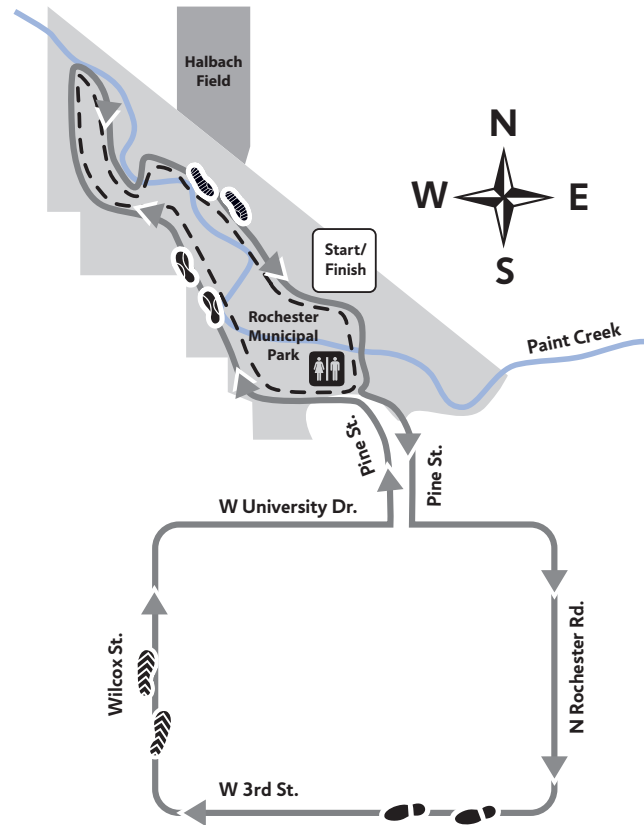

Rochester Walk MS

1.0 Mile & 2.5 Mile Route

For Emergency Assistance Dial 911
 For Other Assistance Call
 Kelly Sakorafos 586-214-3944

1.0 Mile Route - - - -
 2.5 Mile Route _____

National Sponsors:

Local Event Sponsors:

Rochester Walk MS

1.0 Mile & 2.5 Mile Route

Start out on paved path and continue to Pine St.

NOTE: For 1 Mile Route stay on paved path within Municipal Park.

- Stay on Pine St to E. University Dr.
- Turn left on E. University Dr. and continue to N. Rochester Rd.
- Turn right and cross E. University Dr. and continue on N. Rochester Rd to W. 3rd
- At W. 3rd St. turn right and stay on W. 3rd St until Wilcox St.
- Cross Wilcox St. and turn right
- Continue on Wilcox St. to W. University Dr.
- Turn right on W. University Dr. and continue to traffic signal at Pine St.
- Cross at traffic signal and continue on Pine St back to Municipal Park
- Follow orange arrows on paved path through Municipal Park

Finish

**Note: Map Is Not To Scale. Please Follow Markings Through Route.*