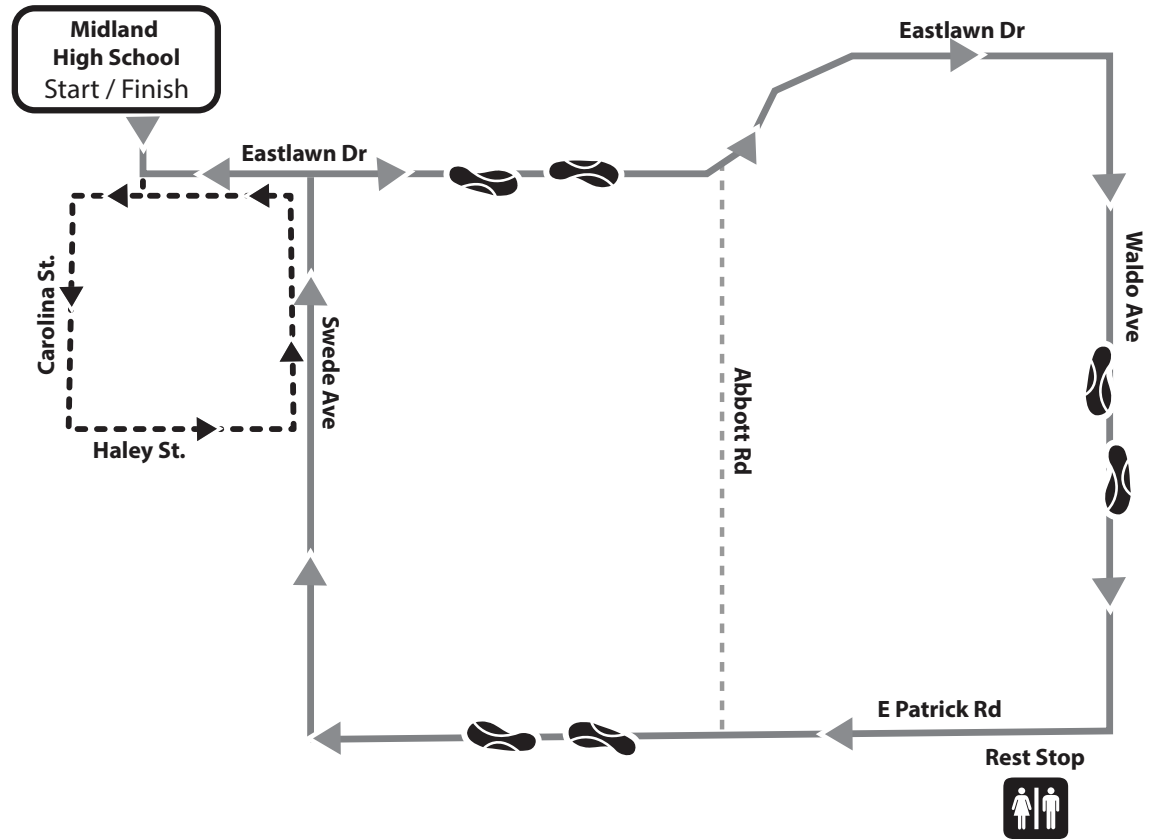

Midland Walk MS

1.0 Mile & 3.0 Mile Route

For Emergency Assistance Dial 911

For Other Assistance Call:
Allison Zimmerman: 248-420-8992

National Sponsors:

Local Event Sponsors:

Midland Walk MS

1.0 Mile & 3.0 Mile Route

Start 3.0 Mile Route at Midland High School

- Walk to end of school driveway and turn Left on Eastlawn Dr.
- Right on Waldo Ave.
- Cross E. Patrick Rd. and turn Right on Pedestrian Trail to Rest Stop

Rest stop – Corner of E. Patrick Rd. and Waldo Ave.

- Follow Pedestrian Trail
- Right at Swede Ave. (Cross E. Patrick Rd.)
- Left on Eastlawn Dr.
- Right at Midland High School

Finish – Midland High School

Start 1.0 Mile Route at Midland High School

- Walk to end of school driveway and turn Right on Eastlawn Dr.
- Left onto Carolina St.
- Follow Carolina St. to Haley St.
- Left on Haley St.
- Left on Swede Ave (rejoining 3 mile Walkers)
- Left on Eastlawn Dr.
- Right at Midland High School

Finish – Midland High School

**Note: Map Is Not To Scale. Please Follow Markings Through Route.*