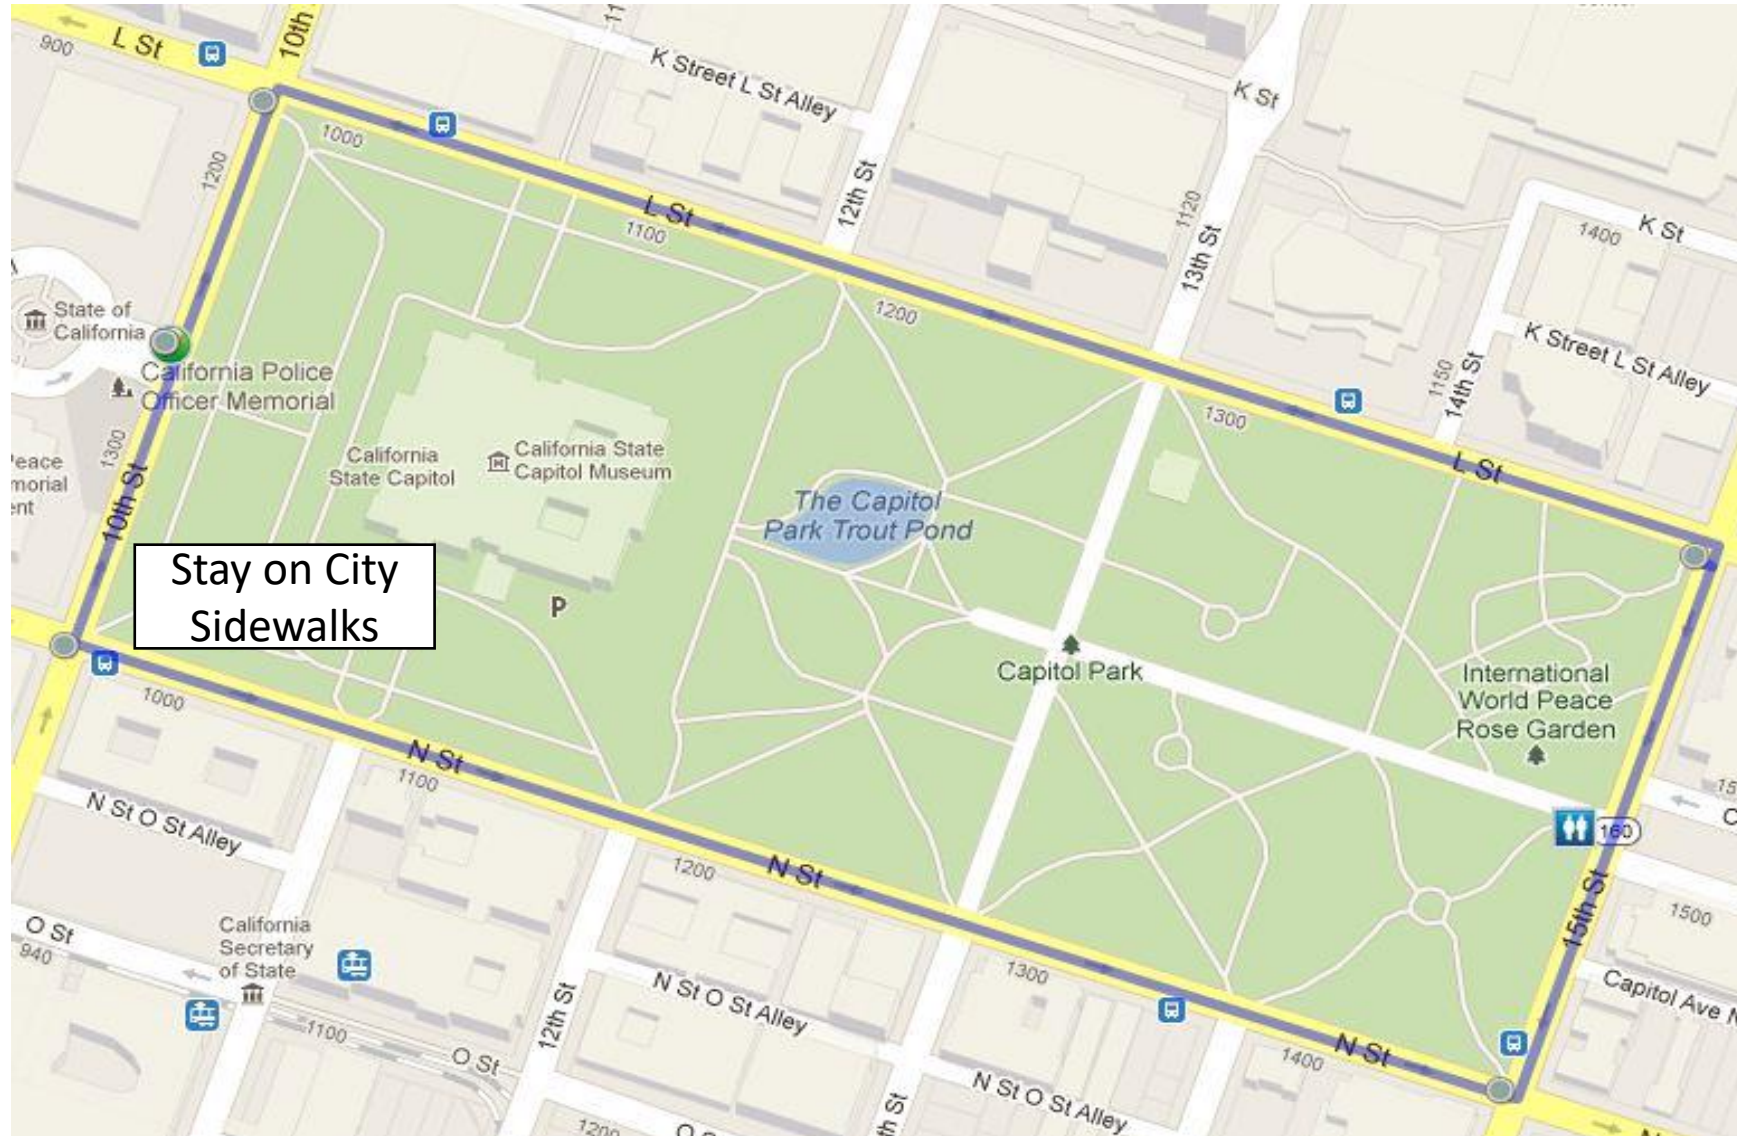

Walk MS Sacramento 1 Mile Course

Start at West Steps

- First Turn is Left on 10th and N Street
- Second Turn is Left on N St and 15th
- Water Stop is near the International World Peace Garden
- Third Turn is on 15th and L Street
- Final Turn L Street and 10th

Walk MS Sacramento: 3M Course

3M Route Notes:

- Start and Finish at West Stop at State Capitol.
- First Mile is Loop moves clockwise around Park.
- WS1 is at Half Mile Mark and is at Rose Garden
- 1M mark is at Start Finish Line
- Route Follows Capitol Mall on Way Out to River
- 2M mark and Water Stop 2 is Near Historic Lamp Posts.
- Route Follows N Street Back. Final Left 10th Street to Finish Line