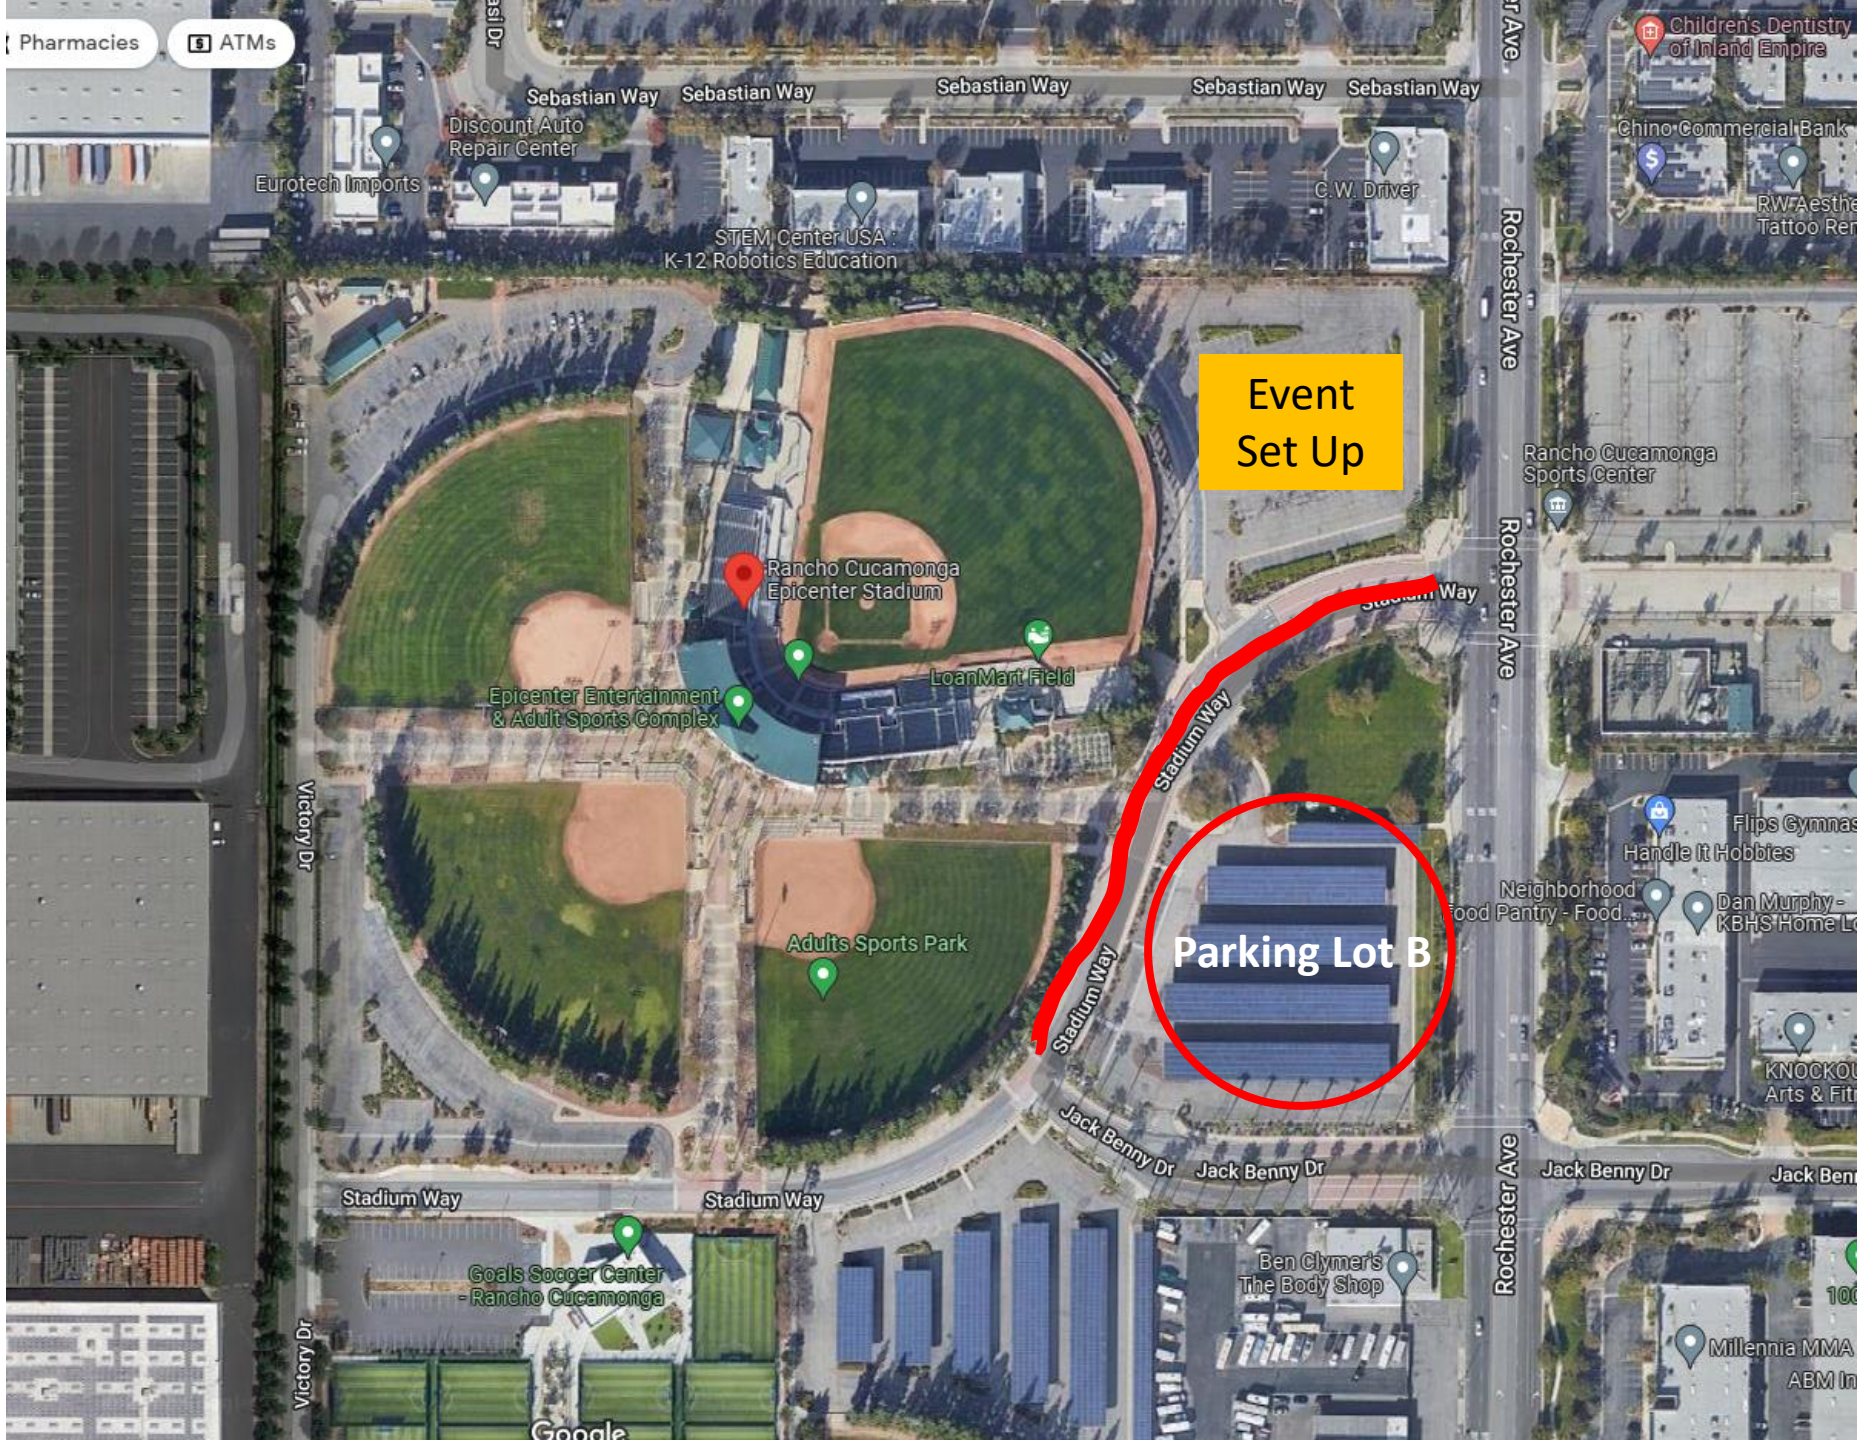

Pharmacies

ATMs

Stadium Way will be closed.

Participants can enter parking lot B from Jack Benny Drive.