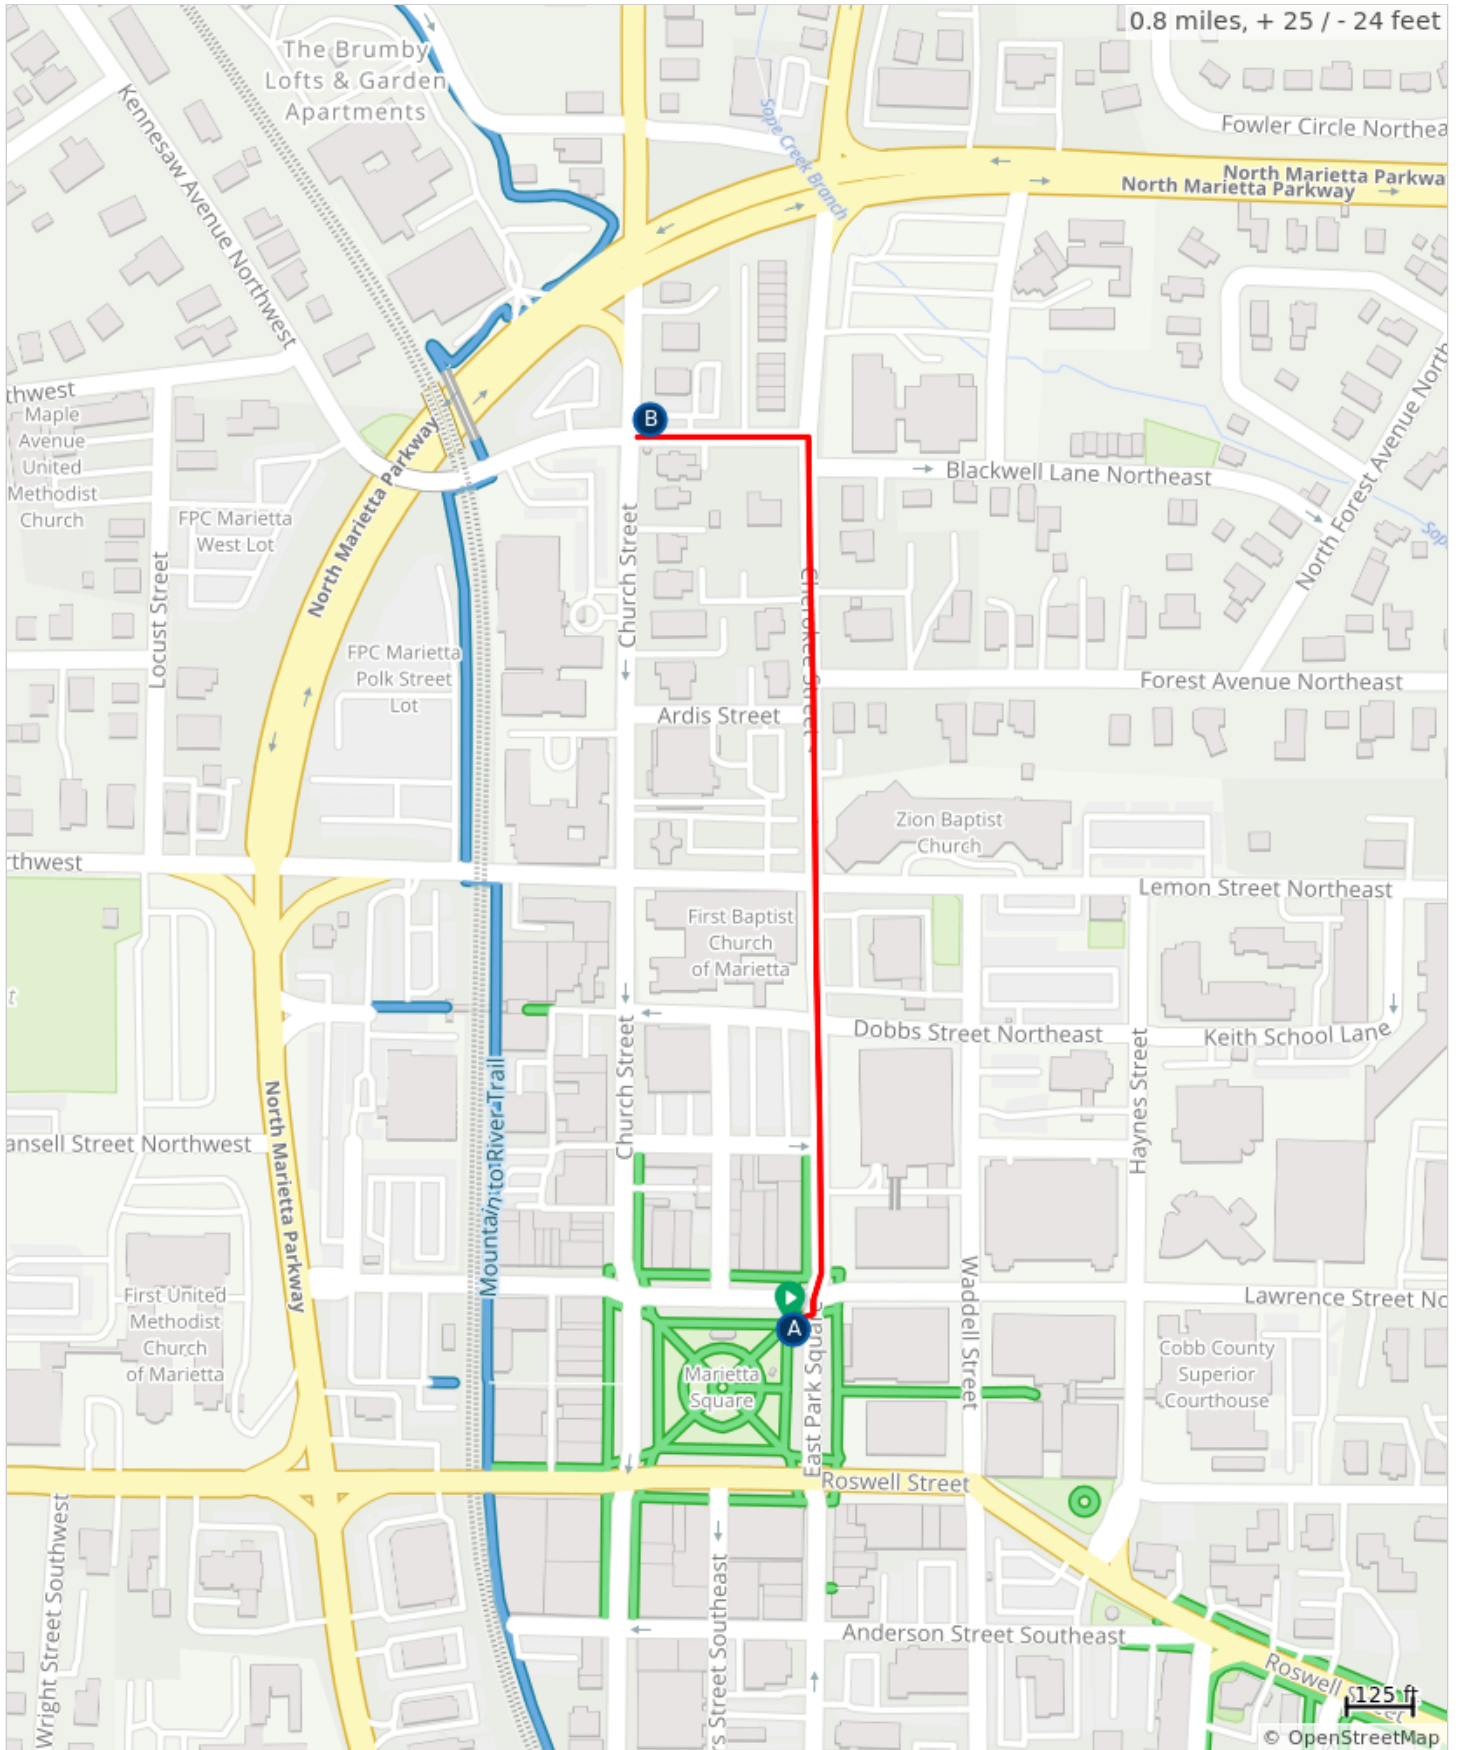

# Walk MS: Marietta 1-Mile

A. Start/Finish - Marietta Square

B. Hydration Station - Cadence Bank

Walk MS: Marietta 1-Mile

Type	Dist	Note
	0.0	Start of route
	0.0	Left onto East Park Square
	0.3	Left onto Kennesaw Avenue Northeast
	0.4	Right onto Cherokee Street
	0.7	Right into Marietta Square to FINISH
	0.8	End of route

0.8 miles. +25/-24 feet