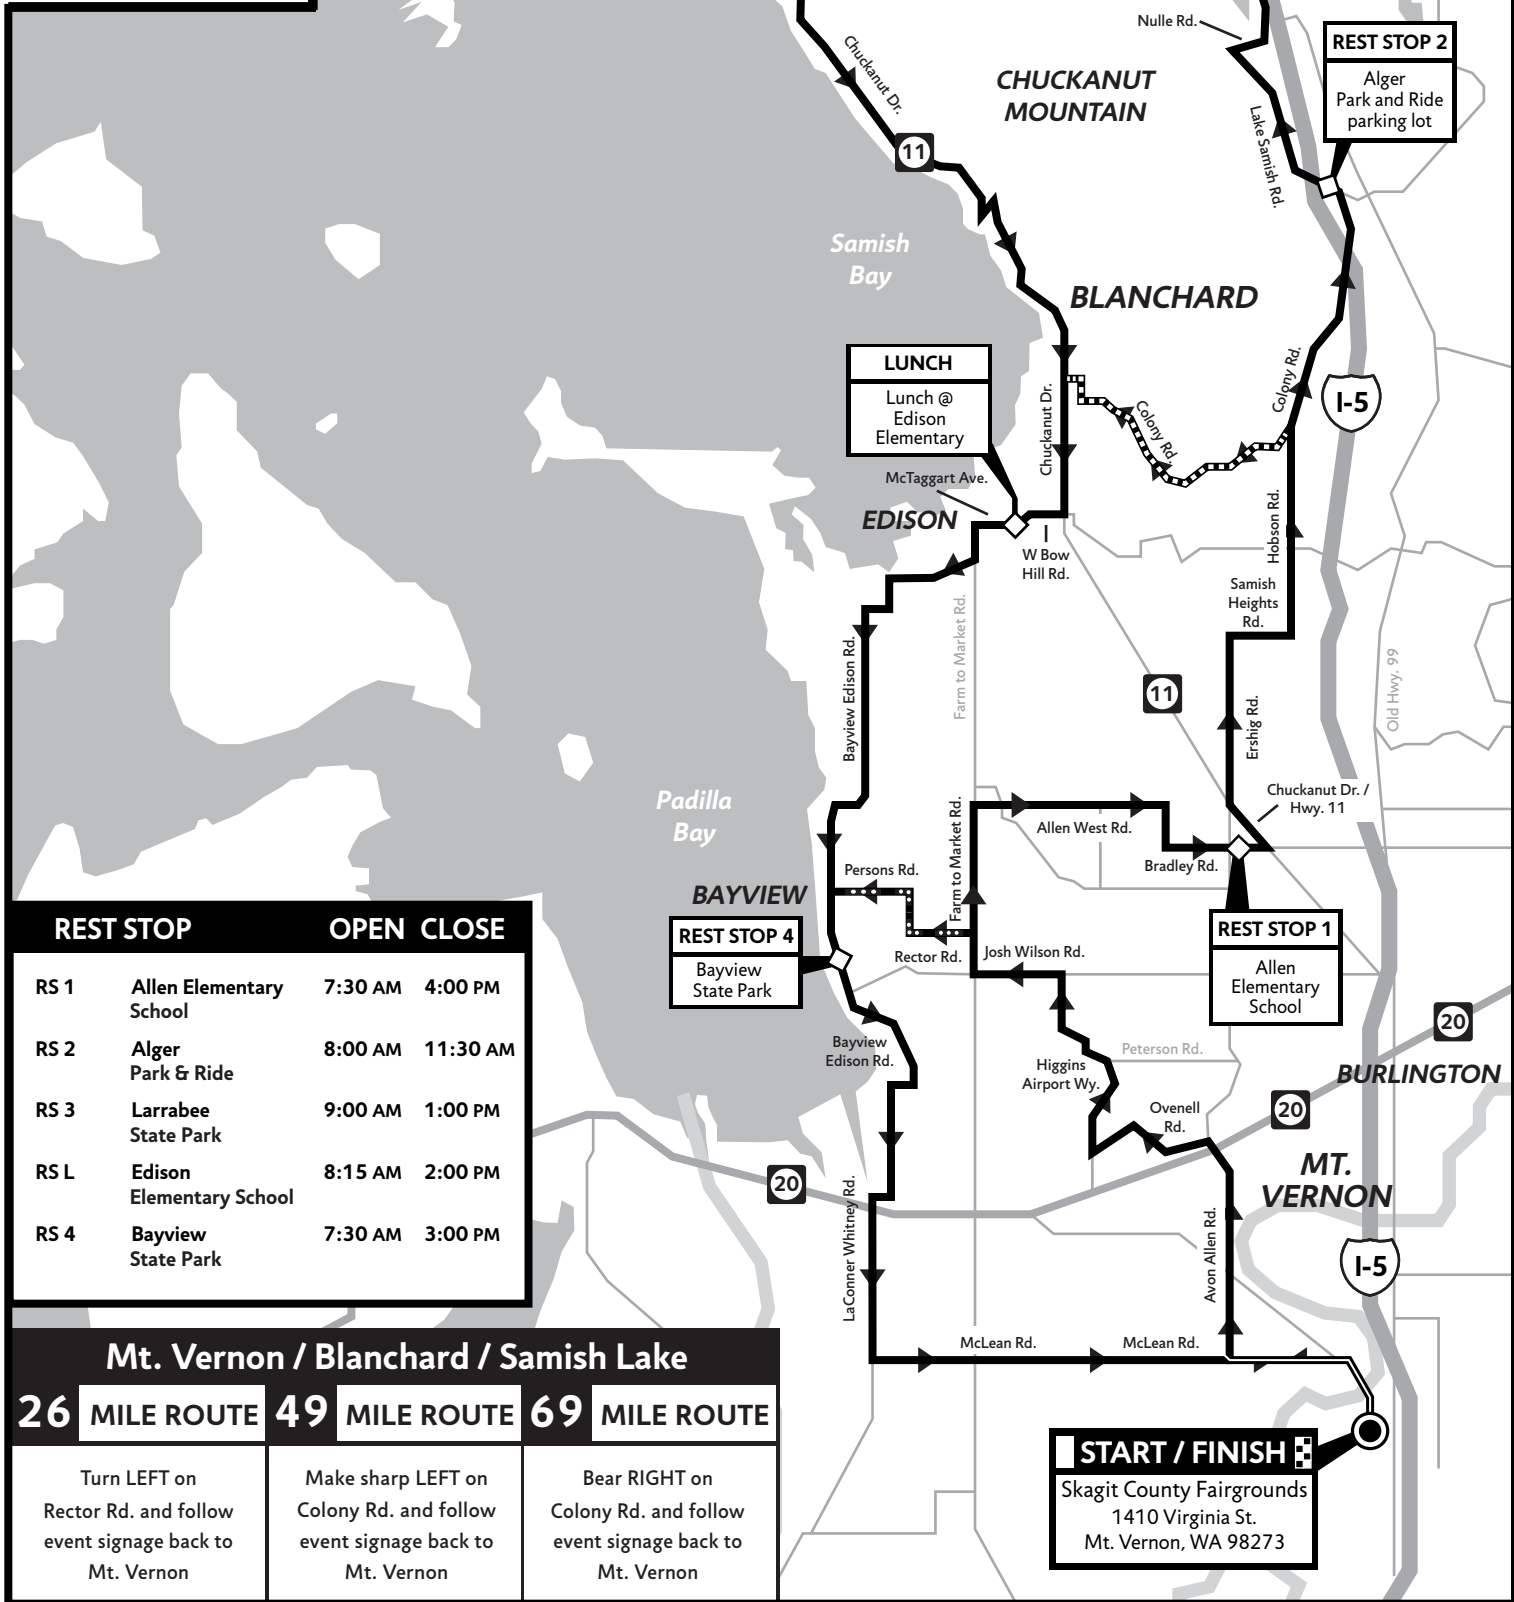

Deception Pass Classic

WASHINGTON

Day 2

**REST STOP 3**  
Larrabee State Park

**REST STOP 2**  
Alger Park and Ride parking lot

**LUNCH**  
Lunch @ Edison Elementary

**REST STOP 4**  
Bayview State Park

**REST STOP 1**  
Allen Elementary School

**START / FINISH**  
Skagit County Fairgrounds  
1410 Virginia St.  
Mt. Vernon, WA 98273

REST STOP		OPEN	CLOSE
RS 1	Allen Elementary School	7:30 AM	4:00 PM
RS 2	Alger Park & Ride	8:00 AM	11:30 AM
RS 3	Larrabee State Park	9:00 AM	1:00 PM
RS L	Edison Elementary School	8:15 AM	2:00 PM
RS 4	Bayview State Park	7:30 AM	3:00 PM

Mt. Vernon / Blanchard / Samish Lake		
<b>26 MILE ROUTE</b>	<b>49 MILE ROUTE</b>	<b>69 MILE ROUTE</b>
Turn LEFT on Rector Rd. and follow event signage back to Mt. Vernon	Make sharp LEFT on Colony Rd. and follow event signage back to Mt. Vernon	Bear RIGHT on Colony Rd. and follow event signage back to Mt. Vernon