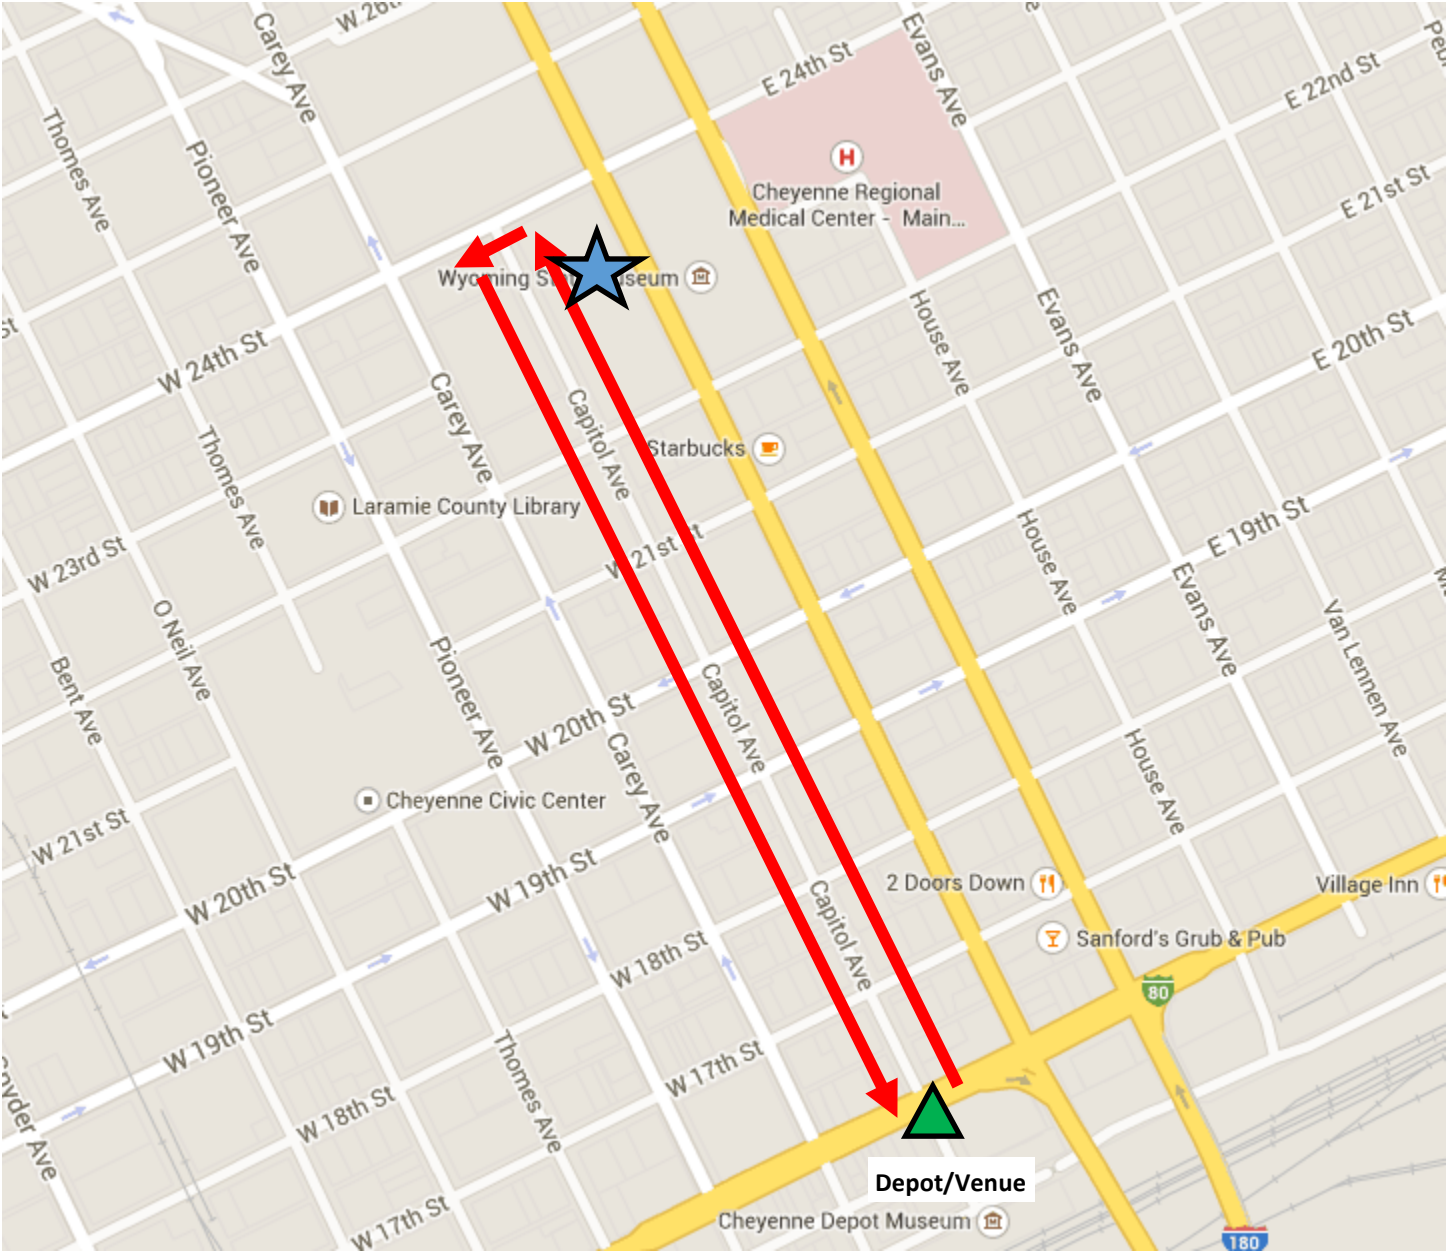

CHEYENNE ROUTE MAP

Rest Stop

Start/Finish

1 mile = To State Capitol and Back to Depot

3 mile = To State Capitol and Back to Depot 3x's

NOTE: Please stay on sidewalk and follow all traffic lights/signs. If assistance is needed, please make contact with one of the volunteers along the route.