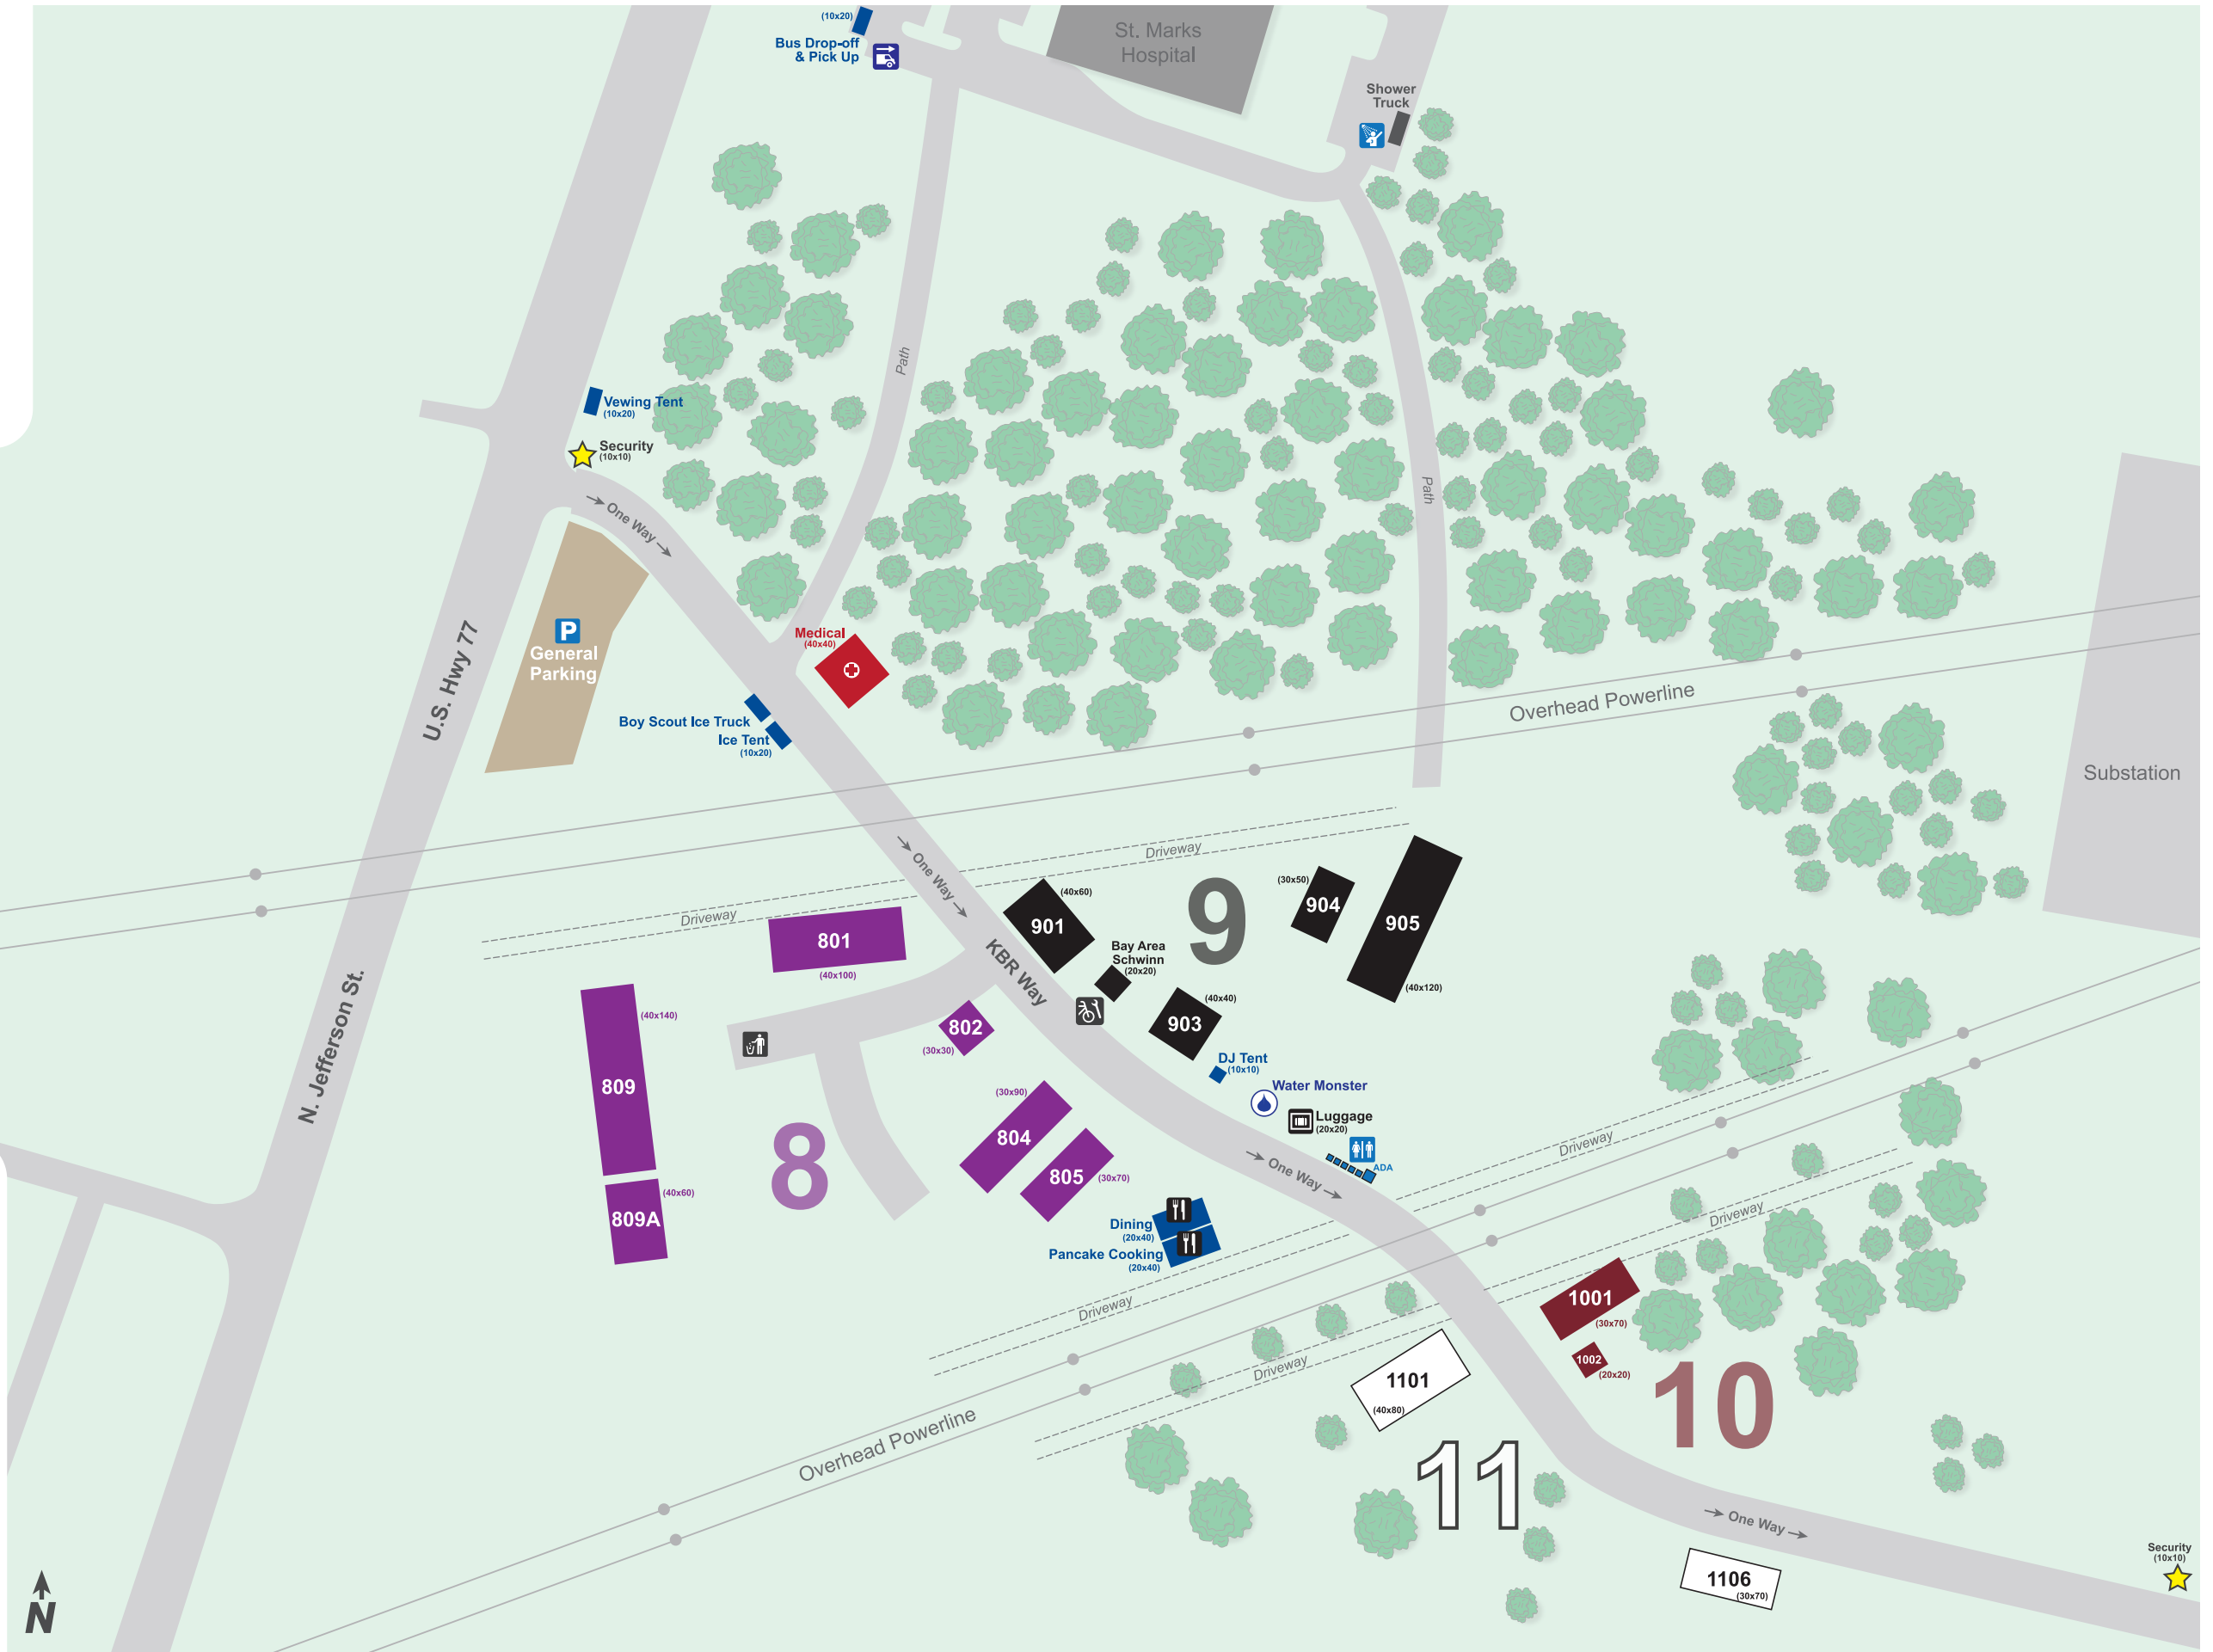

Camp St. Marks
 U.S. Hwy 77
 La Grange, TX 78945
 Saturday • April 29, 2023

Legend

- Tents (Dimensions)..... (30x30) 801
- Restrooms..... ADA
- Security..... ★
- Medical..... ⚕
- Shuttle..... 🚐
- Parking..... P
- Trash..... 🗑
- Water..... 💧
- Food..... 🍴
- Luggage..... 🧳
- Showers..... 🚿
- Bike Shop..... 🚲

LA GRANGE OVERNIGHT TEAM TENTS ZONE KEY

101	ConocoPhillips
102	Phillips 66
102	Texas Credit Unions
103	Trek Texas
105	Exxonmobil Cycling Club
105	SLB Cycling Club
107	Texas Builders
108	Saint Arnold Bike Team
109	HP & Hewlett-Packard Enterprise
111	TEAM EOG
113	Baylor College of Medicine
114	Team Shell
115	Univar Solutions #TogetherWeWin
116	Team Deloitte
201	Team Hess
203	Patterson-UTI
204	Team MRE
205	Raven Mechanical Cycling Team
207	BLUE LINE BIKE LAB
208	Montrose Environmental Group
209	PROSBiking
209	Protiviti
210	David Weekley Homes
211	TeamEmerson
212	Karbach Cycling Team
213	NRG
214	Fly Like a Byrd
215	Team Olin
217	Team Infosys
218	MODEC SOFEC Cycling Team
219	Team Oceaneering
301	Team Audreys Heroes
302	Liquor & Wood Bike Crew
303	Bay Area Schwinn Bike Shop
305	Foley
306	Marathon Oil Company
307	Microsoft
307	Team BRAY
308	Brock Group
309	Motherland Cycling Club
310	Team NOV
311	City of Houston
312	Kosmos Energy
313	Aktina Medical
314	EDP Renewables North America
315	Linde
316	Austin Retina Associates
317	Team Greystar
318	Eureka Heights Brewing Company
319	Southwest Cyclery Bike Shop
320	Southwest Bike Team
321	Major Taylor Houston Cycling Club
322	Meat Fight - Texas MS 150
322	Team Google
323	Apache