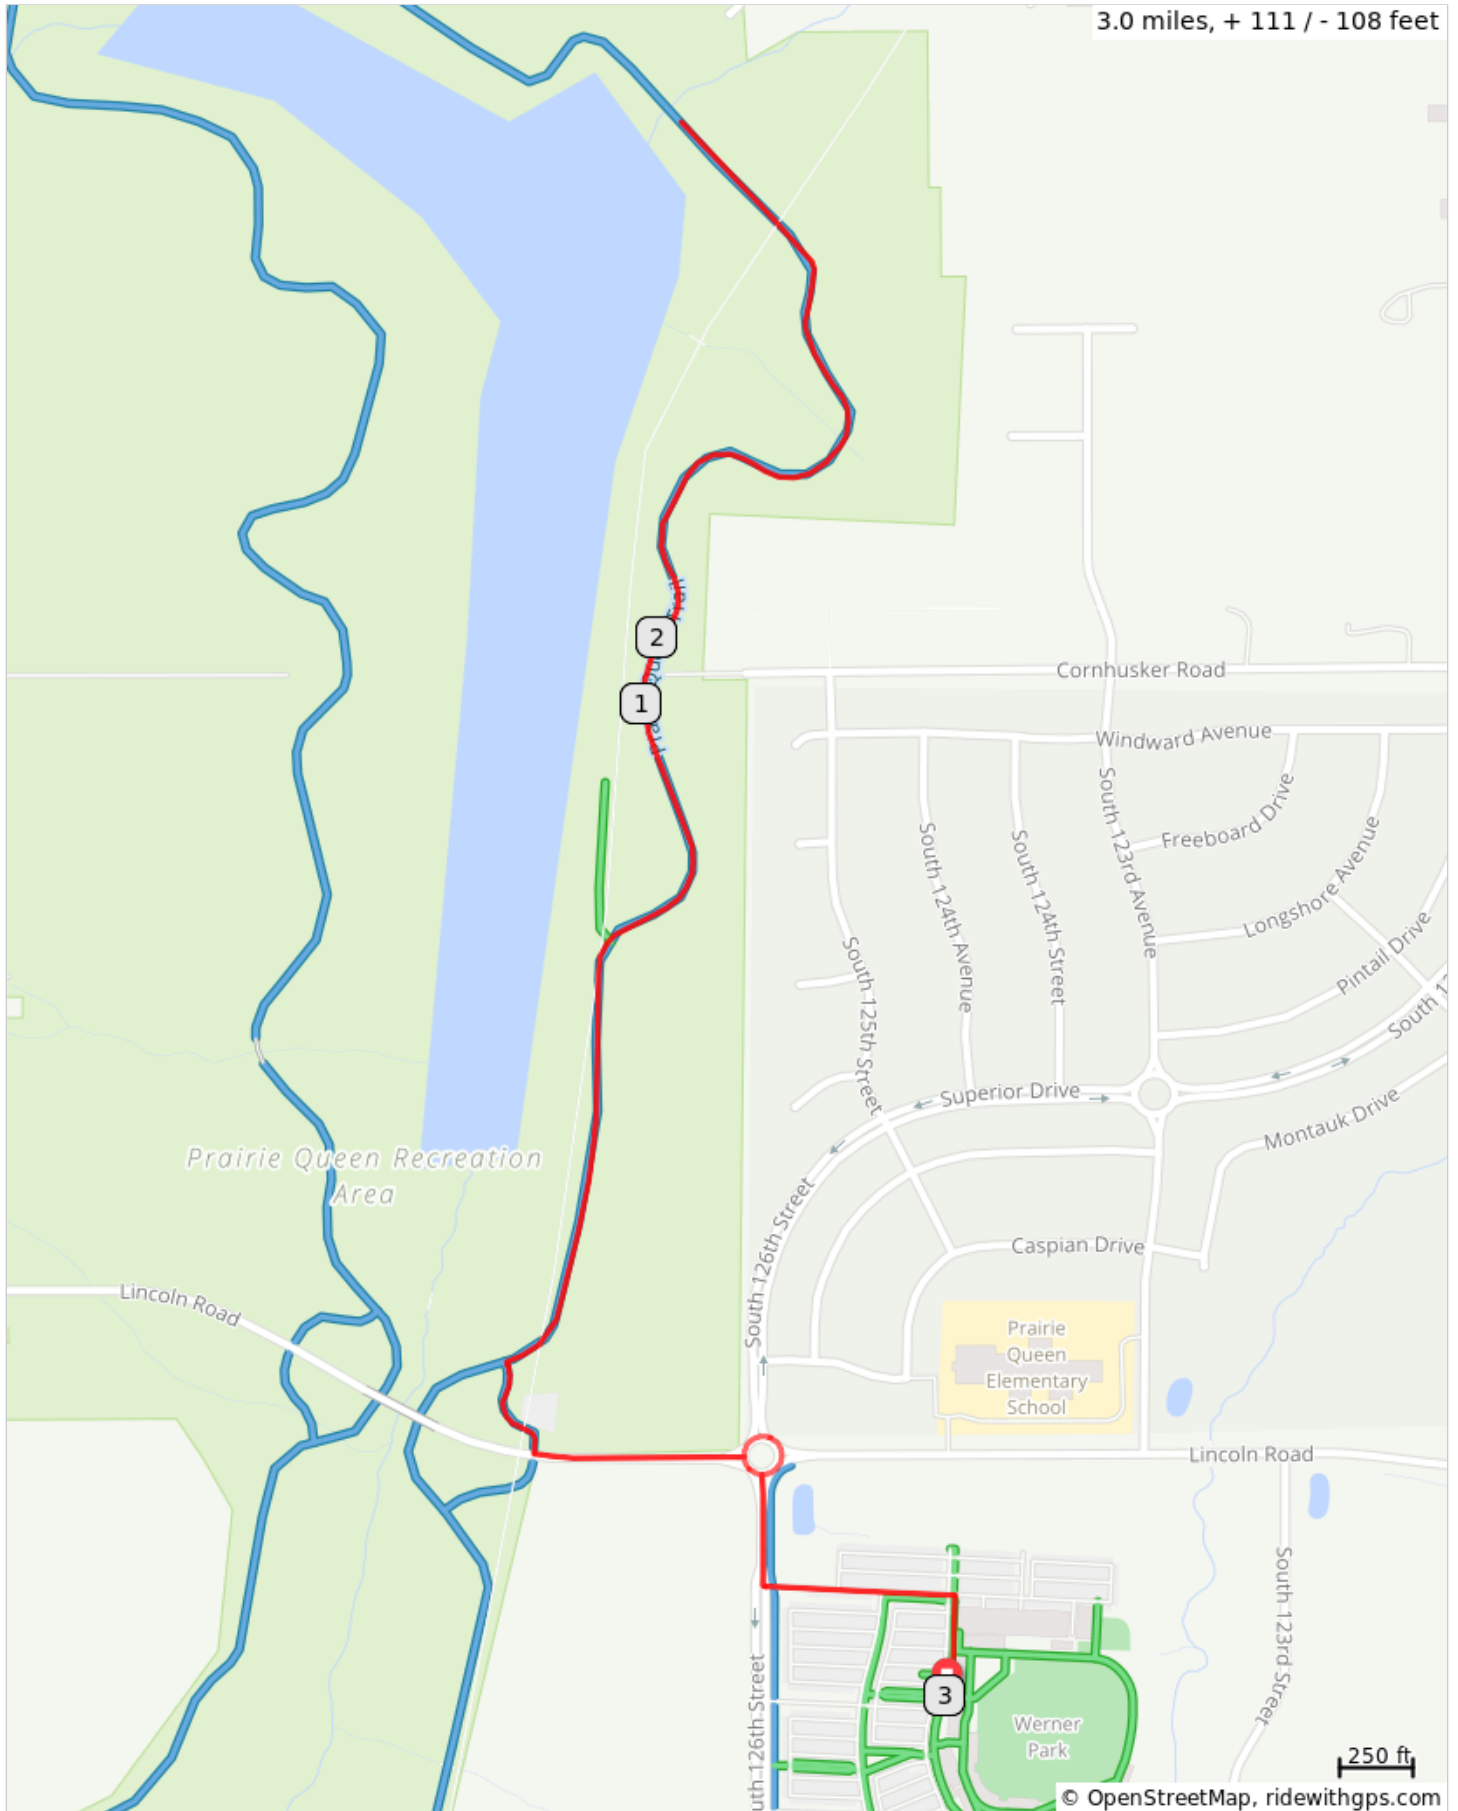

Walk MS Omaha 3 mile Route

Walk MS Omaha 3 mile Route

Dist	Type	Note
0.0	📍	Start of route
0.3	↑	Enter the traffic circle
0.3	↑	Exit the traffic circle onto Lincoln Rd
0.5	→	R
2.5	←	L toward Lincoln Rd
2.6	←	L onto Lincoln Rd
2.7	↑	Enter the traffic circle
2.7	↑	Exit the traffic circle
2.8	←	L
2.9	→	R
3.0	📍	End of route

3.0 miles. +159/-159 feet