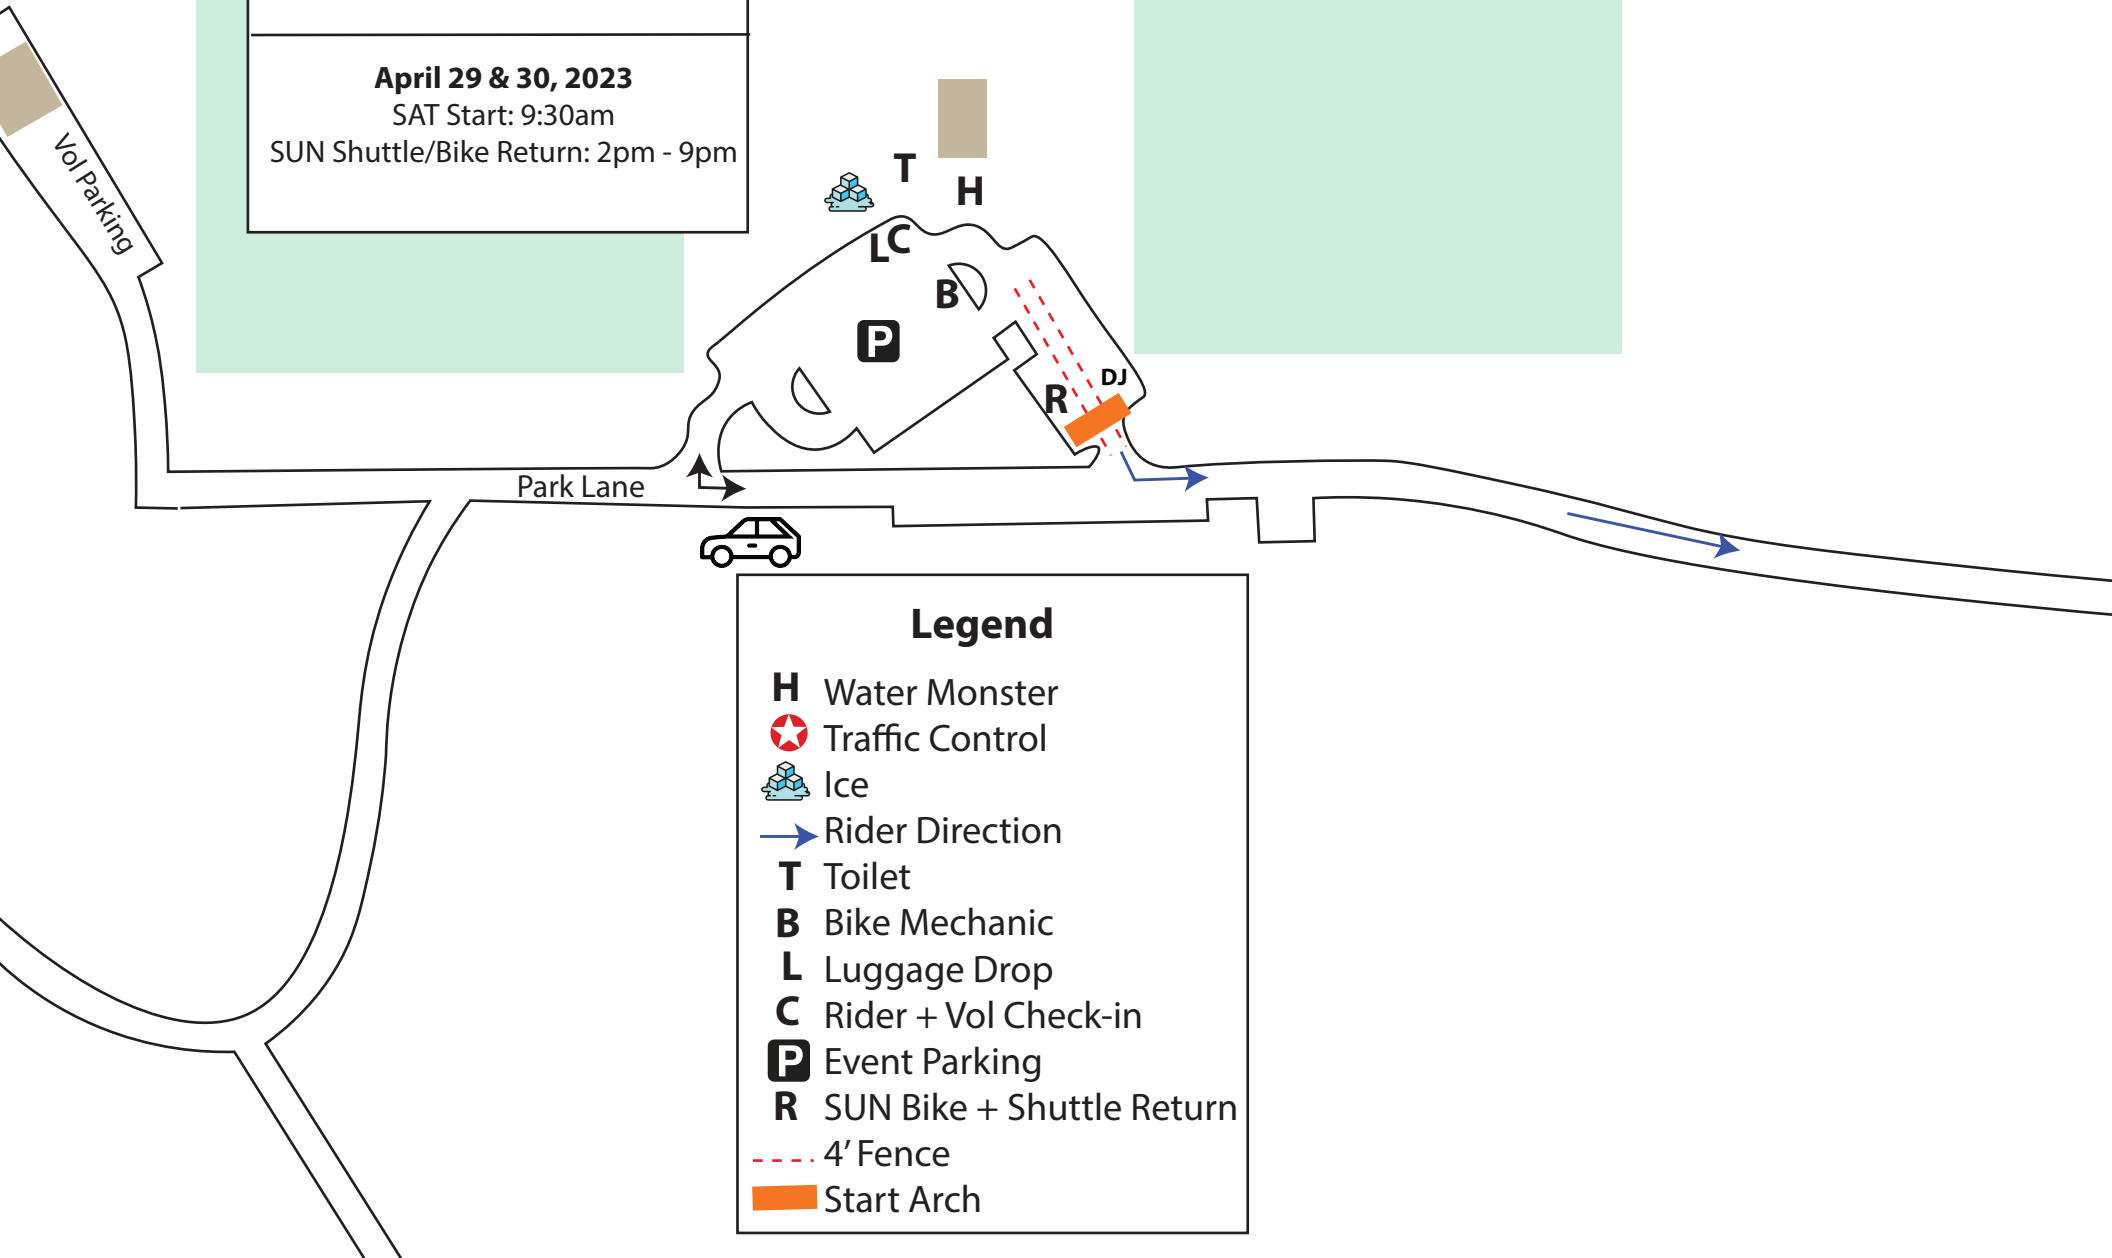

**Webberville Park 55 Mile Start**  
2305 Park Lane  
Webberville, TX 78621

**April 29 & 30, 2023**  
SAT Start: 9:30am  
SUN Shuttle/Bike Return: 2pm - 9pm

### Legend

- H** Water Monster
-  Traffic Control
-  Ice
-  Rider Direction
- T** Toilet
- B** Bike Mechanic
- L** Luggage Drop
- C** Rider + Vol Check-in
- P** Event Parking
- R** SUN Bike + Shuttle Return
-  4' Fence
-  Start Arch