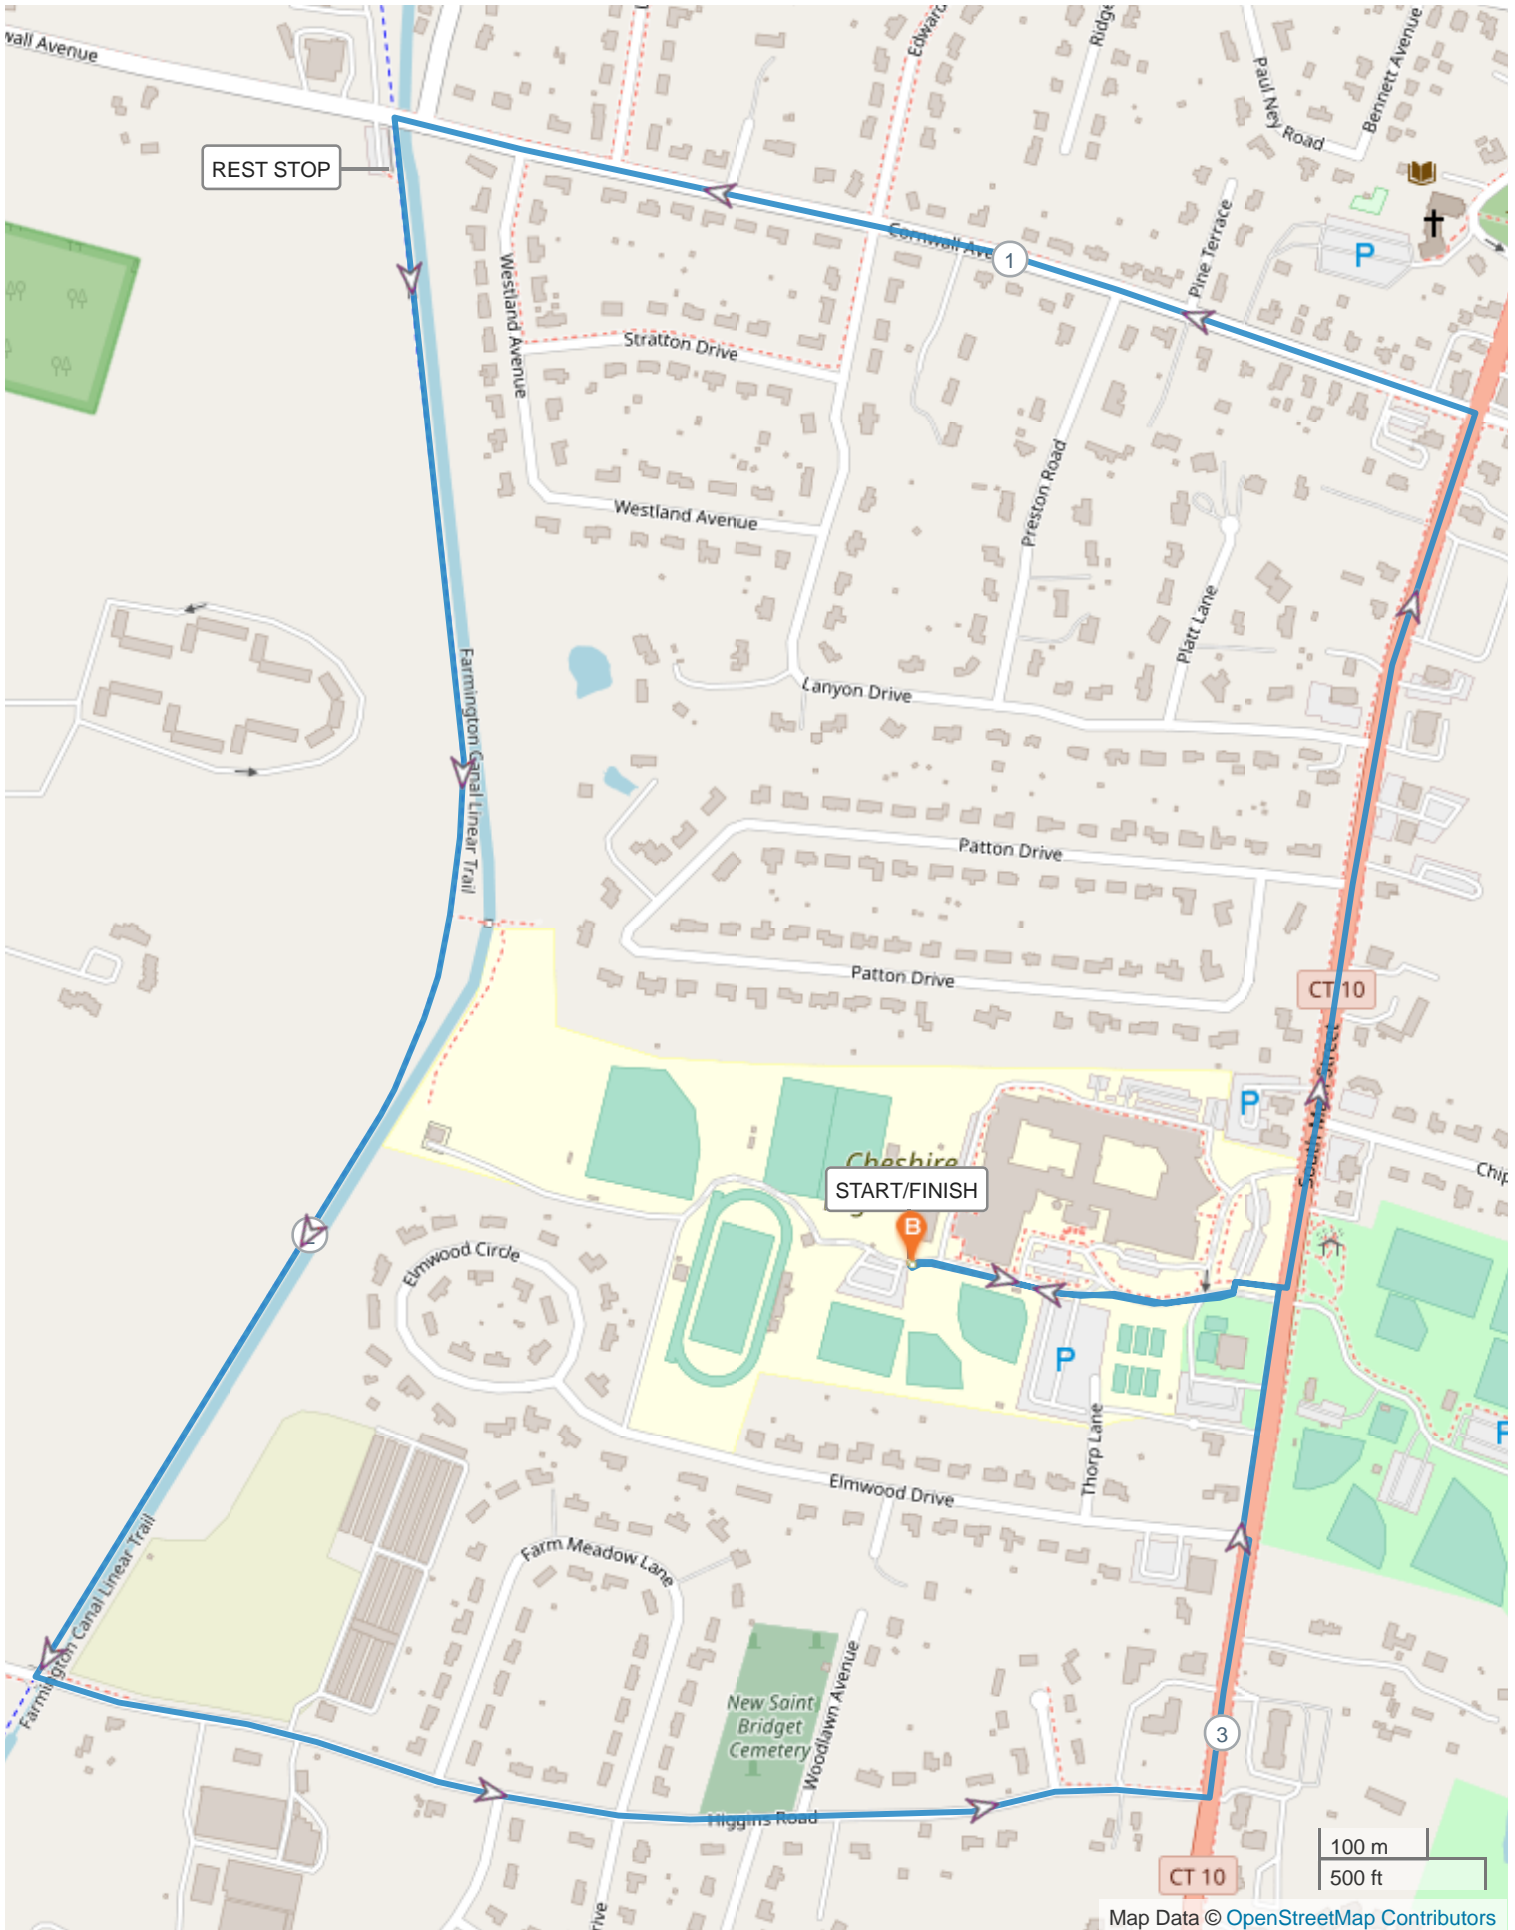

Walk MS: Cheshire - 3mi Option

ROUTE DIRECTIONS

No	Miles	Turn	Directions
----	-------	------	------------

No	Miles	Turn	Directions
1	0.000		Start - Cheshire High School START/FINISH
2	0.005	↗	Head towards South Main St, CT 10 (use sidewalks)
3	0.220	←	Turn left onto South Main Street, CT 10 (cross street using crosswalk, proceed to sidewalk on right hand side)
4	0.723	←	Turn left onto Cornwall Avenue (cross street using crosswalk, proceed to sidewalk on right hand side)
5	1.353	↙	Turn sharp left onto Farmington Canal Linear Trail (cross street using crosswalk)
6	1.382		Rest Stop - Entrance to Linear Trail REST STOP
7	2.292	↙	Turn sharp left onto Higgins Road (stay on sidewalk)
8	2.962	←	Turn left onto South Main Street, CT 10 (stay on sidewalk)
9	3.254	←	Turn left into high school
10	3.469		FINISH