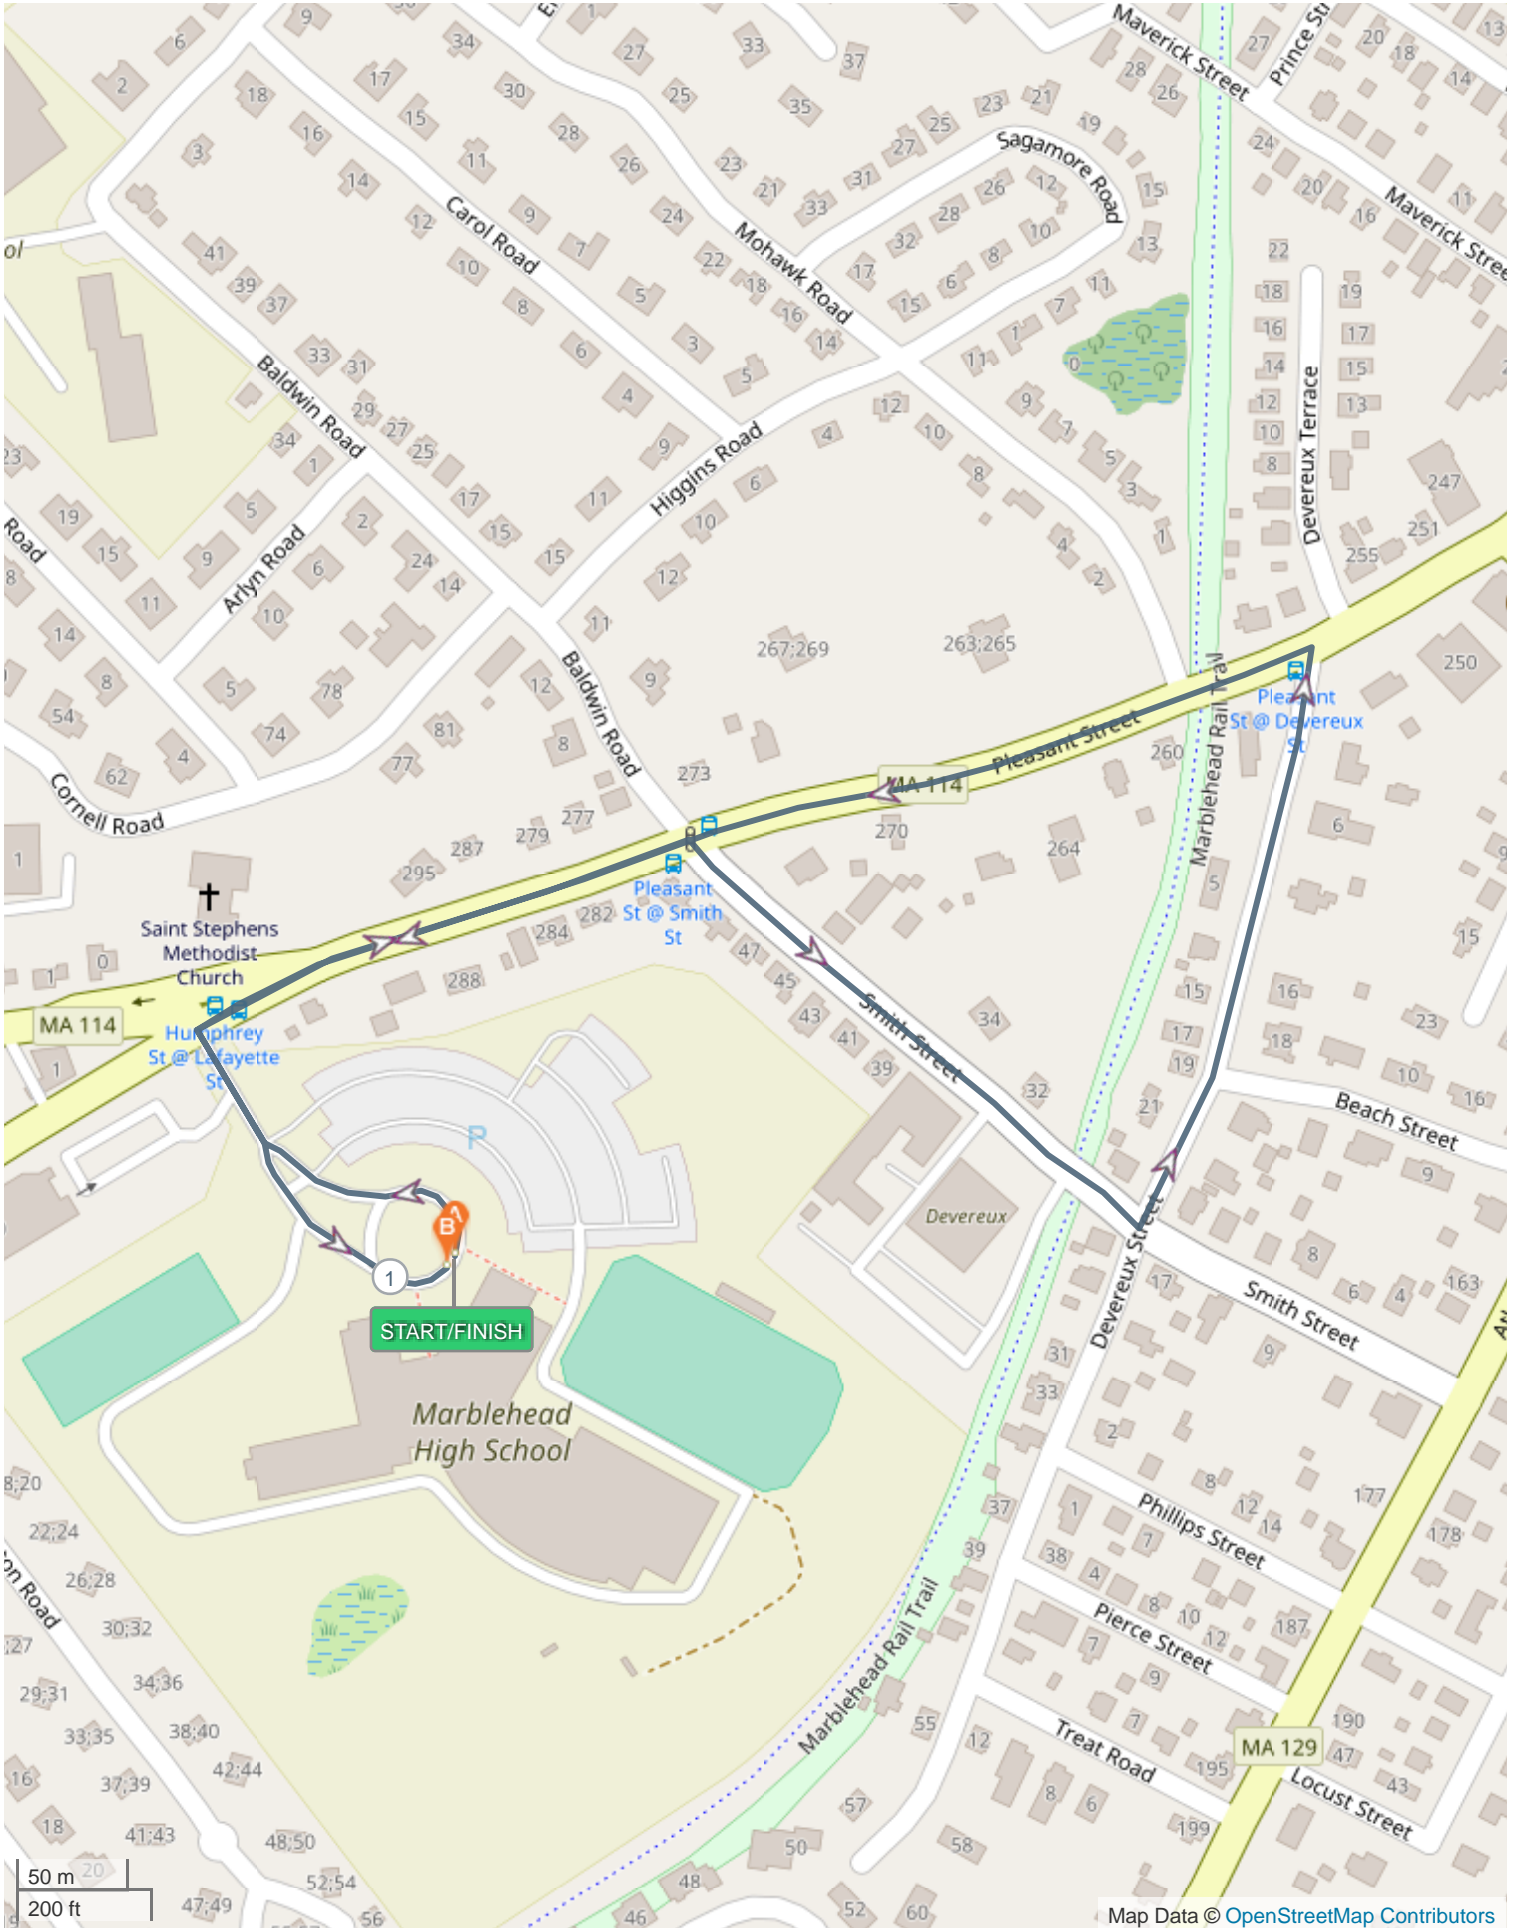

Walk MS: Marblehead - 1mi Option

ROUTE DIRECTIONS

No	Miles	Turn	Directions

No	Miles	Turn	Directions
1	0.000		Start - Marblehead High School START/FINISH
2	0.107	➔	Turn right onto Humphrey Street (proceed to sidewalk on right hand side)
3	0.253	➔	Turn right onto Smith Street (use crosswalk, proceed to sidewalk on left hand side)
4	0.417	➤	Turn left onto Devereux Street (use crosswalk, proceed to sidewalk on right hand side)
5	0.586	➤	Turn left onto Pleasant Street (use crosswalk, proceed to sidewalk on left hand side)
6	0.874	➤	Keep left onto Humphrey Street (stay on sidewalk)
7	0.912	➤	Turn left into high school
8	1.019		FINISH