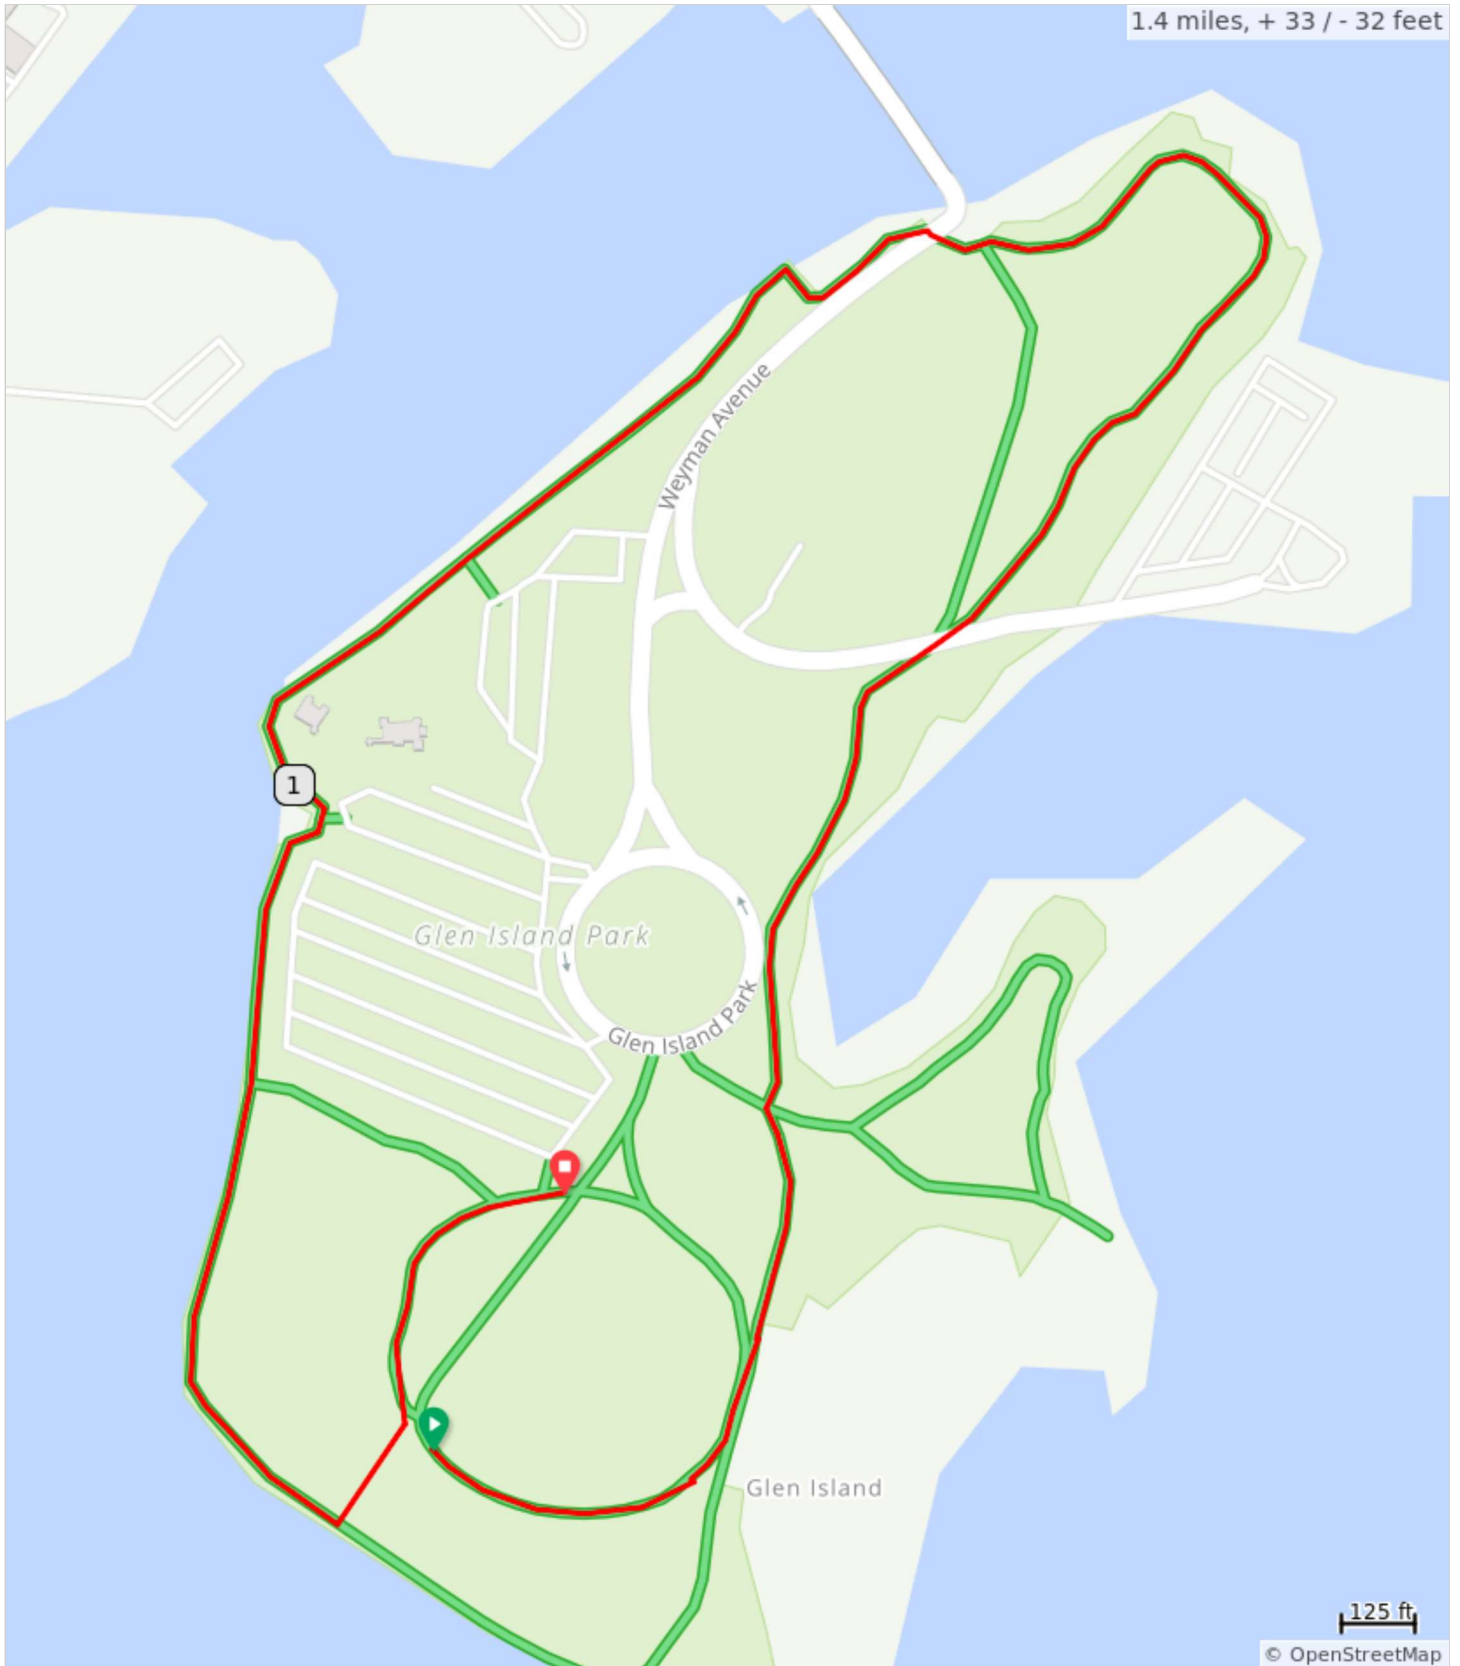

2022 Walk MS: Westchester

2022 Walk MS: Westchester

Type	Dist	Note
	0.0	Start of route
	0.2	Keep right
	0.4	Keep right
	1.4	End of route

1.4 miles. +33/-32 feet