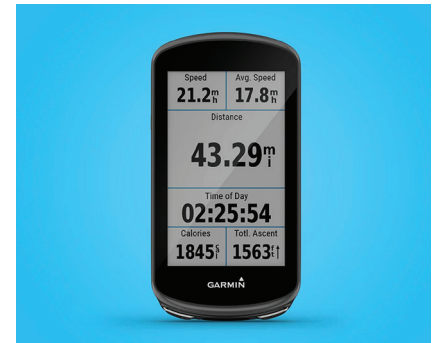

EVENT DAY FUNDRAISING CHALLENGES AND PRIZES

WIN A GARMIN EDGE® 1030 PLUS

Raise \$100 on event day* to be entered to win a Garmin Edge 1030 Plus. (retail \$599.99)

The Garmin Edge 1030 Plus is the ultimate GPS cycling computer with a 3.5" color touchscreen display that combines navigation, performance, cycling awareness and smart connectivity.

***Fundraising Deadline: 11:59 p.m. EST, Sunday, Sept. 27, 2020**

Winner will be notified by Monday, Sept. 28, 2020

WIN A SHOWERS PASS KIT OR BIKE MS® SWAG

Share your Bike MS: Inside Out Scavenger Hunt Card on social media on event day* using the hashtag **#BikeMSInsideOutChallenge** to be entered for a chance to win a Showers Pass Kit or Bike MS Prize Pack. Four (4) lucky winners will be announced on the Monday following Bike MS: Inside Out.