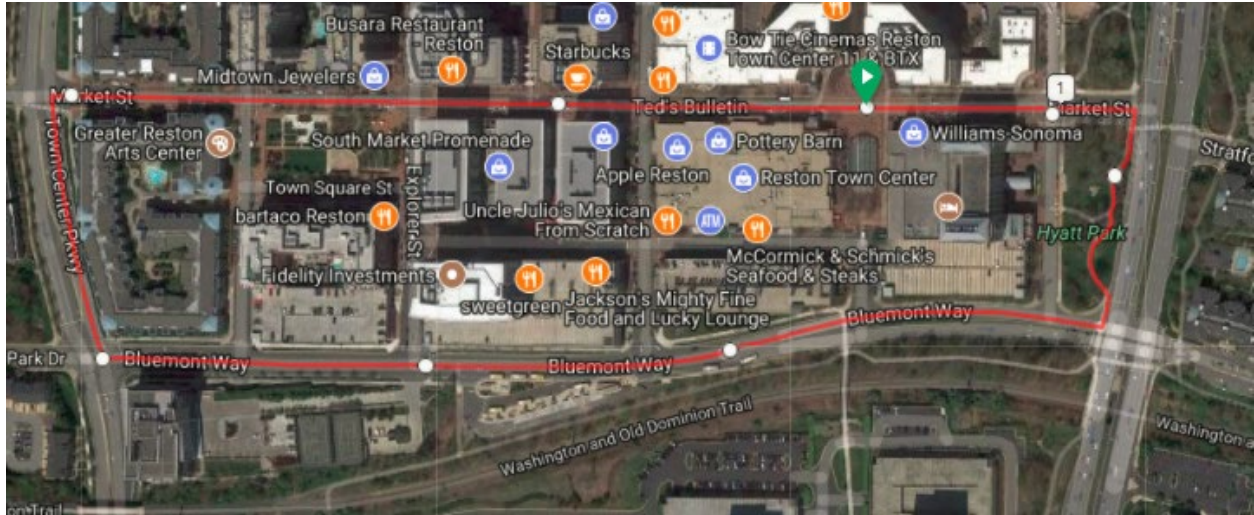

1 Mile Route

Reston 1 Mile Route

1.1 miles

Leg	Dir	Type	Notes	Total
	←	Left	Turn left onto Town Center Pkwy	0.3
0.4	←	Left	Slight left to stay on Bluemont Way	0.7
0.2	←	Left	Turn left toward Market St	0.9
0.0	→	Right	Slight right toward Market St	0.9
0.1	←	Left	Turn left onto Market St	1.0
0.0	←	Left	Turn left onto Presidents St	1.0
0.0	←	Left	Turn left onto Market St	1.0