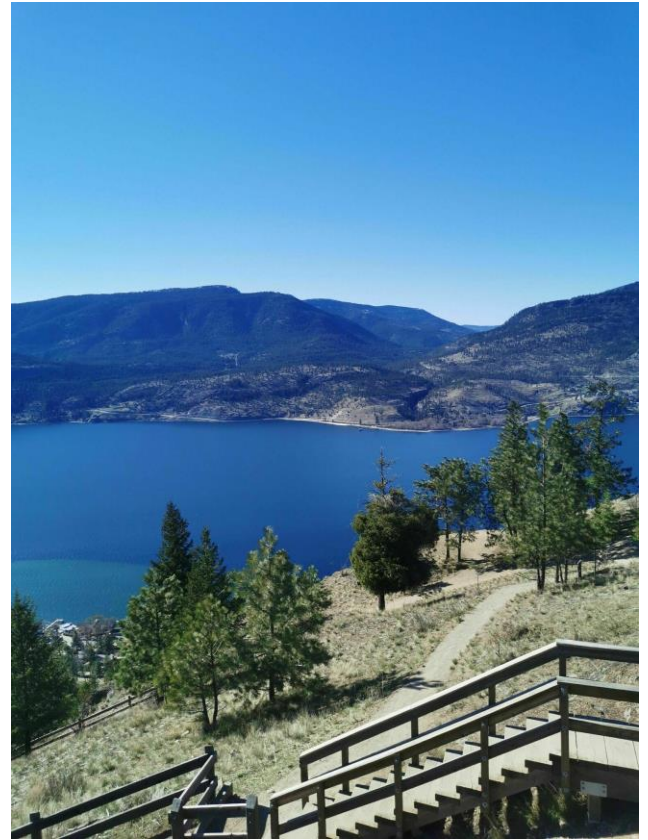

Apex Trail - Knox Mountain

Region: Okanagan

Location: Kelowna

Length: 4 KM

Website: <https://www.alltrails.com/explore/trail/canada/british-columbia/knox-mountain>

Photo from: <https://www.alltrails.com/explore/trail/canada/british-columbia/knox-mountain>