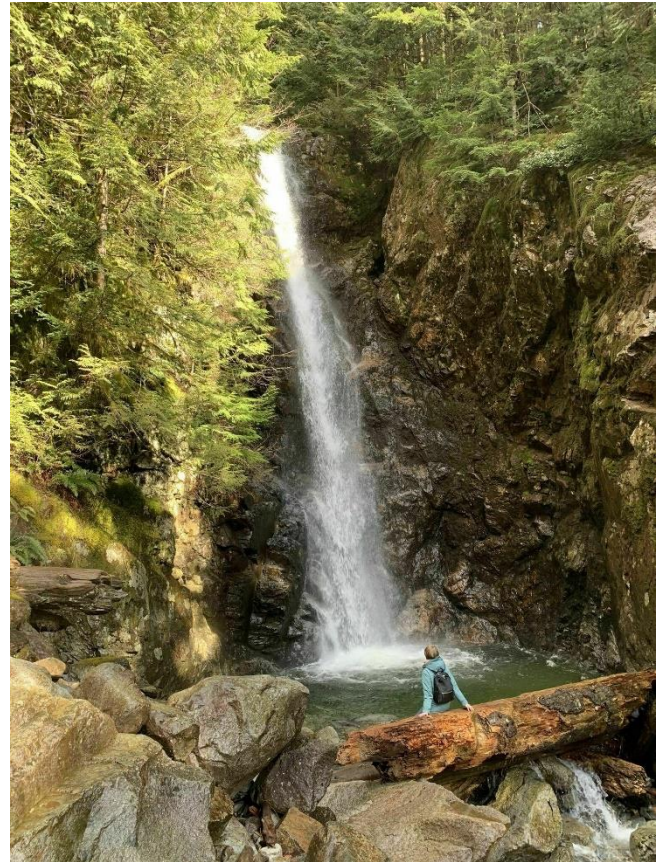

Norvan Falls

Region: Lynn Headwaters Regional Park

Location: North Vancouver

Length: 14 KM

Website: <https://www.alltrails.com/explore/trail/canada/british-columbia/norvan-falls>

Photo from: <https://www.alltrails.com/explore/trail/canada/british-columbia/norvan-falls>

Abby Grind Trail - Sumas Mountain Regional Park

Region: Lower Mainland

Location: Abbotsford

Length: 3.4 KM

Website:

<https://www.alltrails.com/explore/trail/canada/british-columbia/abby-grind-trail--2>