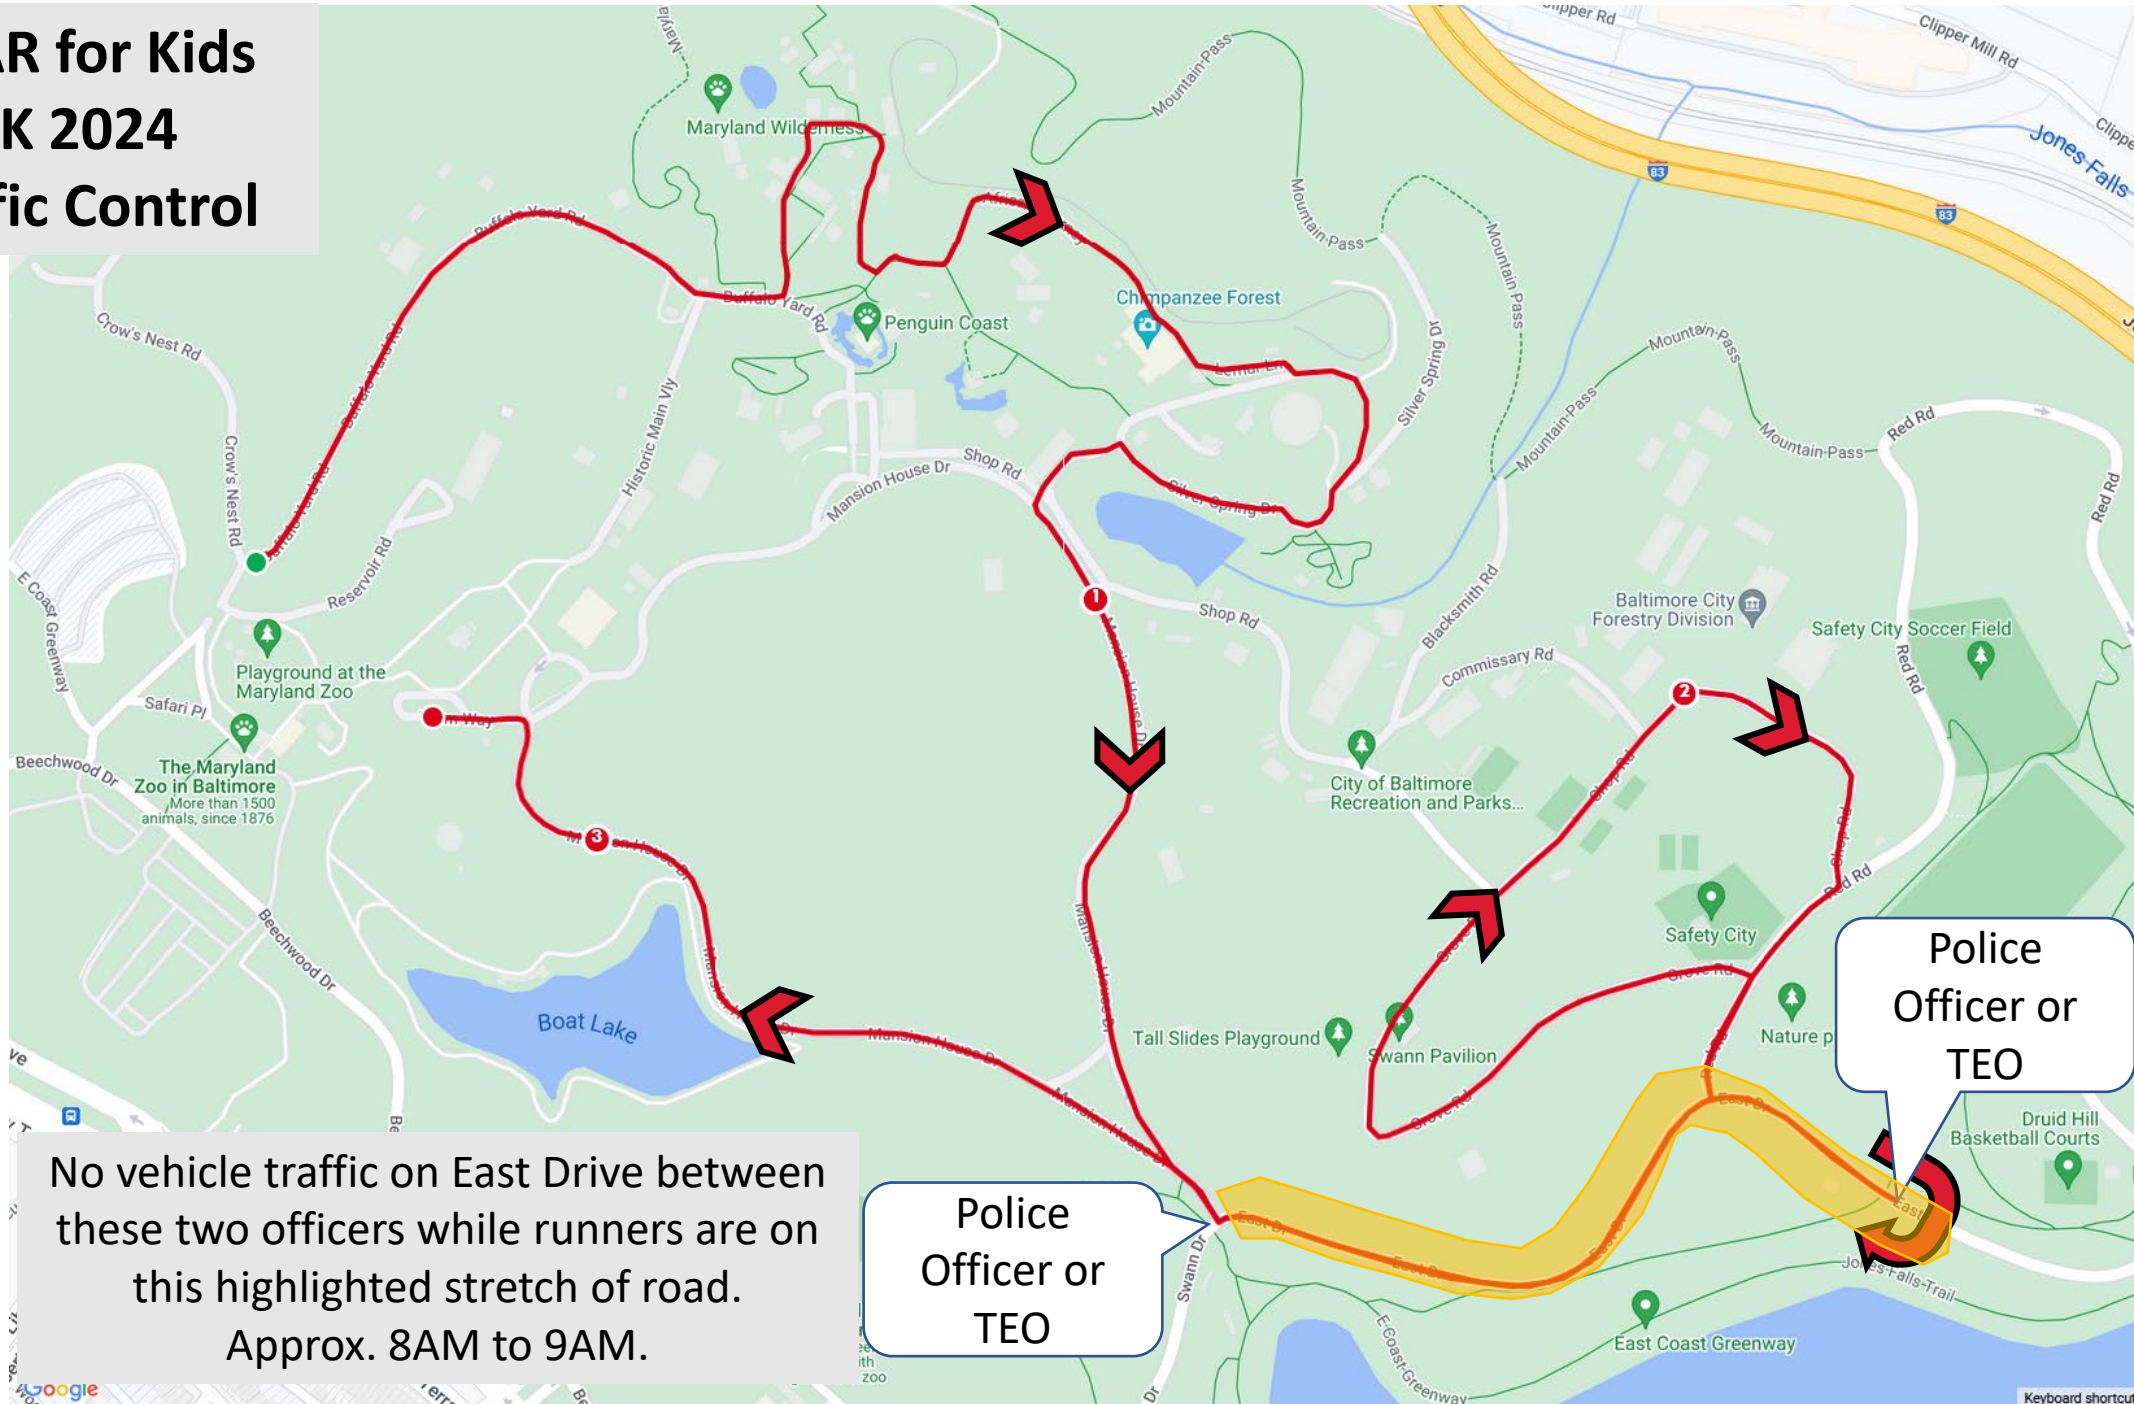

# Kennedy Krieger ROAR for Kids 5K & “1 Mile” Walk

Maryland Zoo  
1 Safari Pl  
Baltimore, MD 21217

Saturday, April 20th, 2024  
8:00 AM

# ROAR for Kids 5K 2024 Traffic Control

Police  
Officer or  
TEO

Police  
Officer or  
TEO

No vehicle traffic on East Drive between these two officers while runners are on this highlighted stretch of road. Approx. 8AM to 9AM.

## 5K Written Description

**START**- At the MD Zoo, just inside Eagle Gate, on Buffalo Yard Rd. Continue on Buffalo Yard Rd. Turn Left toward concessions and the Farm Yard. Continue toward the train station. Turn RIGHT to exit gate toward train tracks and continue through gate into Penguin Coast. Turn LEFT into African Journey and stay left at the deck split, toward the chimpanzee house. Continue past Chimpanzee house on right and bear LEFT toward the Lemurs. Stay Left to continue behind the giraffe house.

Turn RIGHT onto Silver Spring Drive

Exit the Zoo at Silver Spring Drive and Shop Rd at Mansion House Drive

Turn LEFT on Mansion House drive

Stay LEFT on Mansion House Drive toward East Drive.

Turn LEFT on East Drive (In against traffic lane).