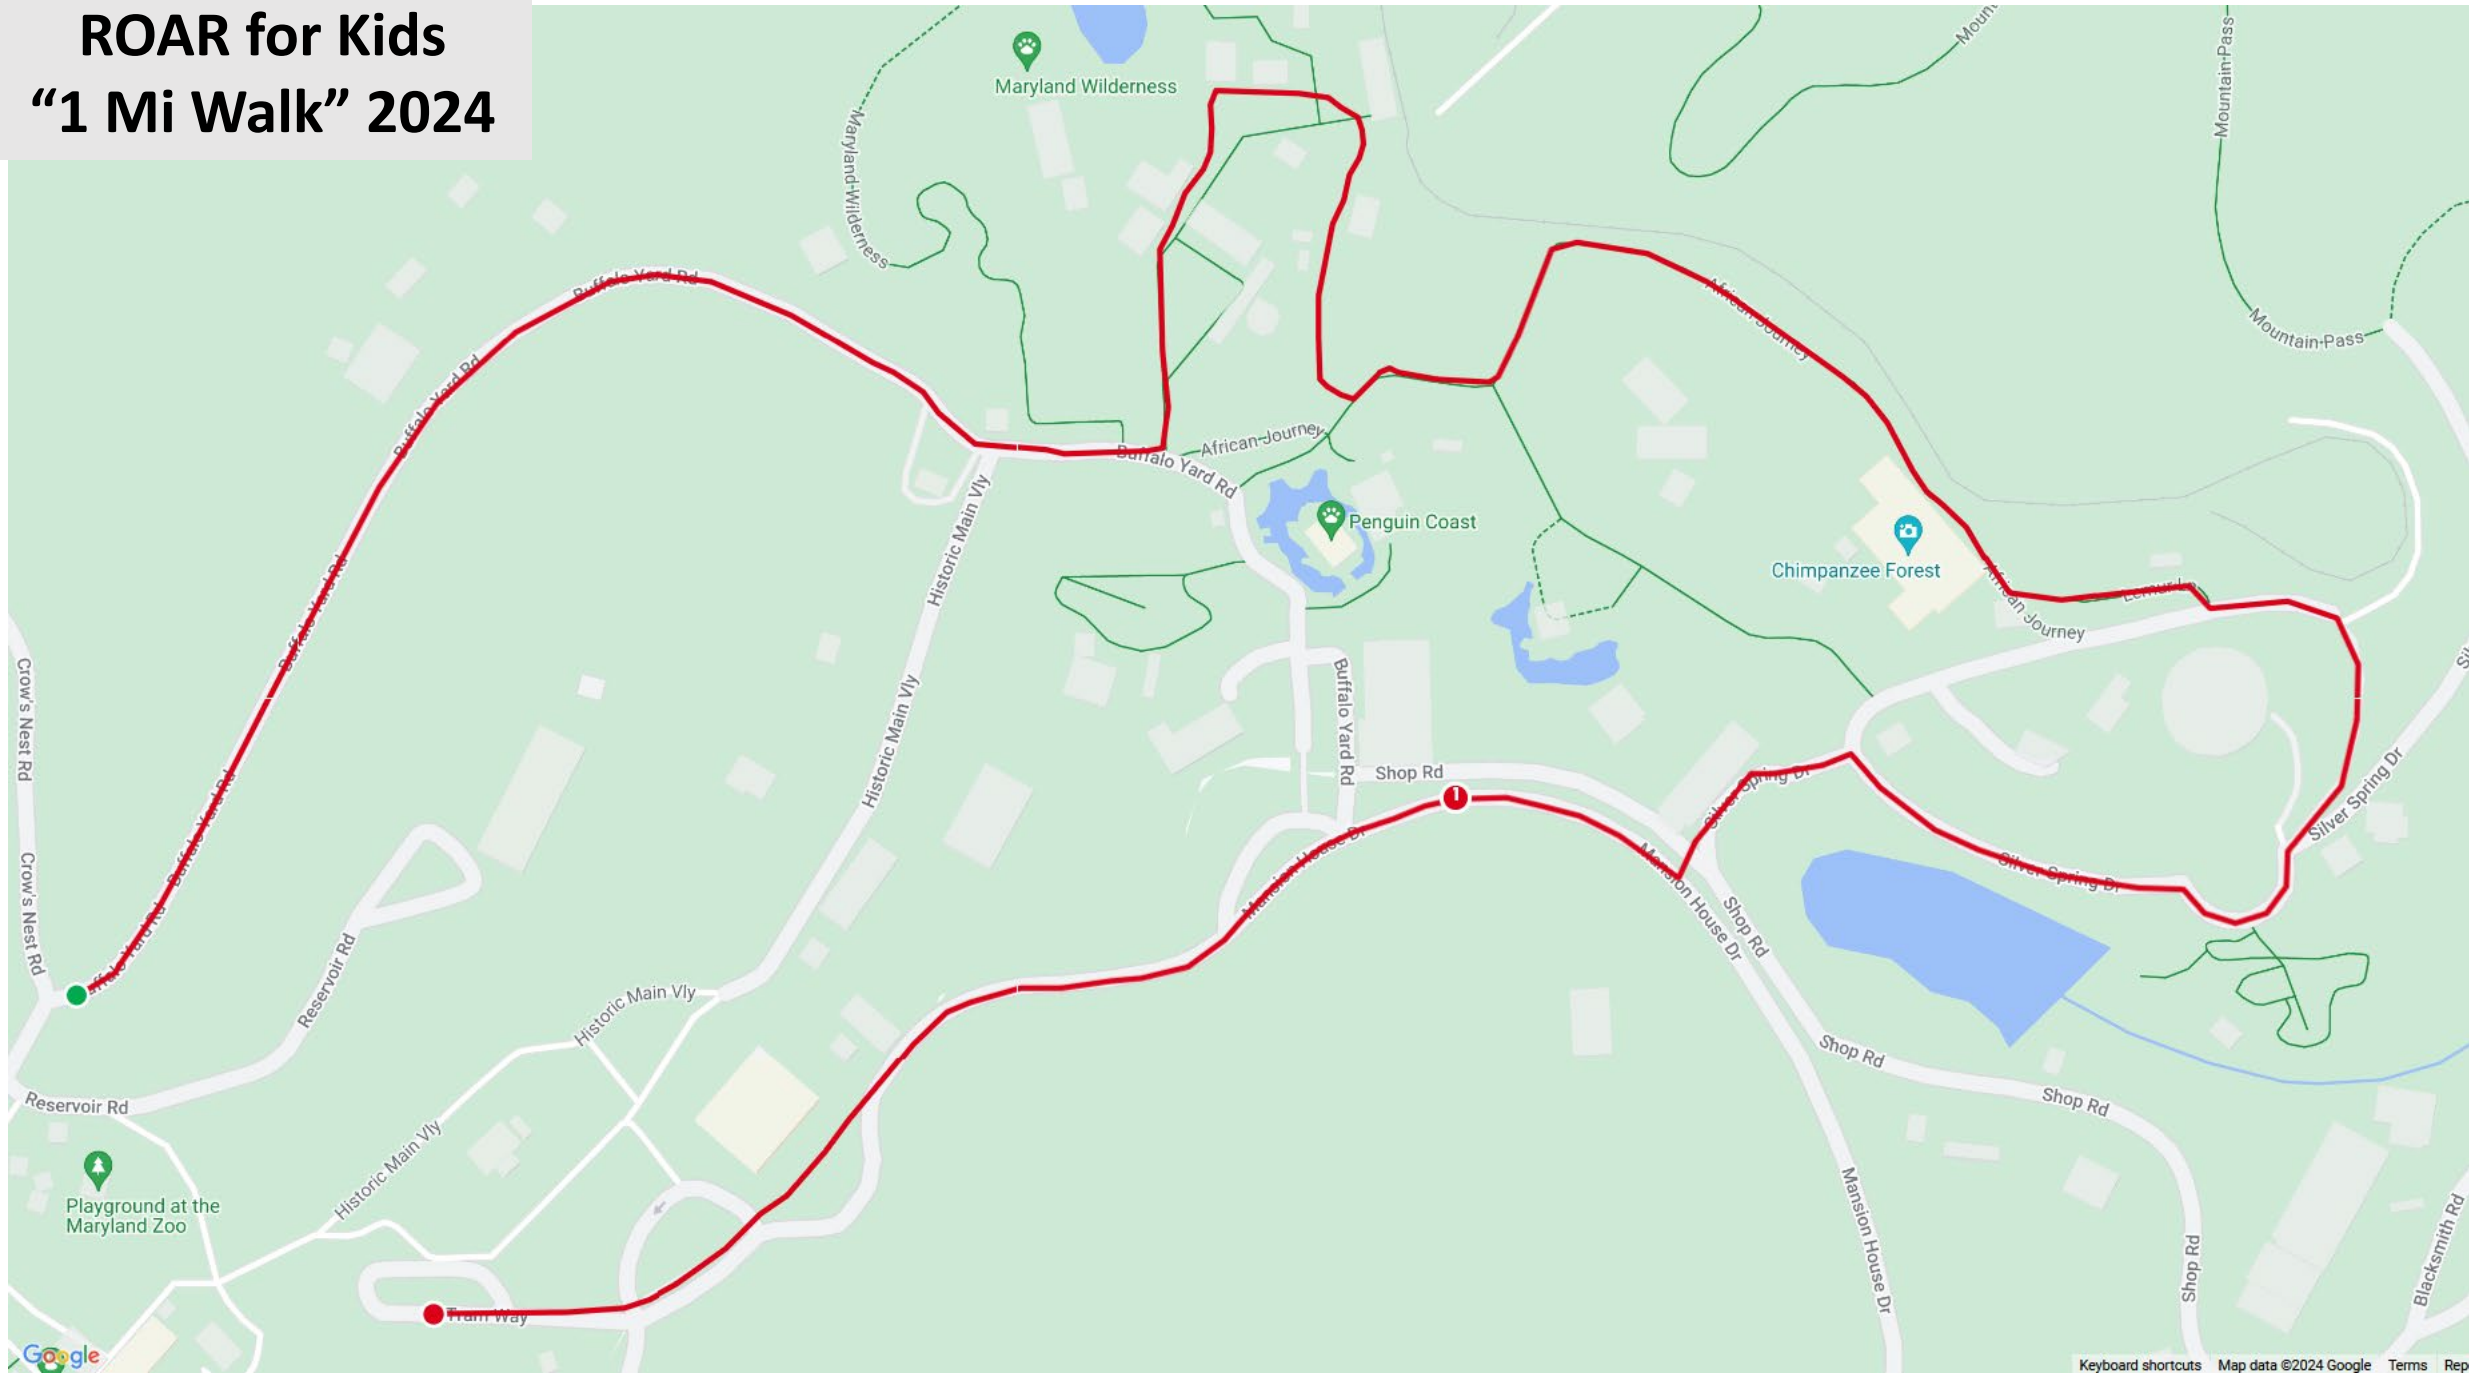

ROAR for Kids "1 Mi Walk" 2024