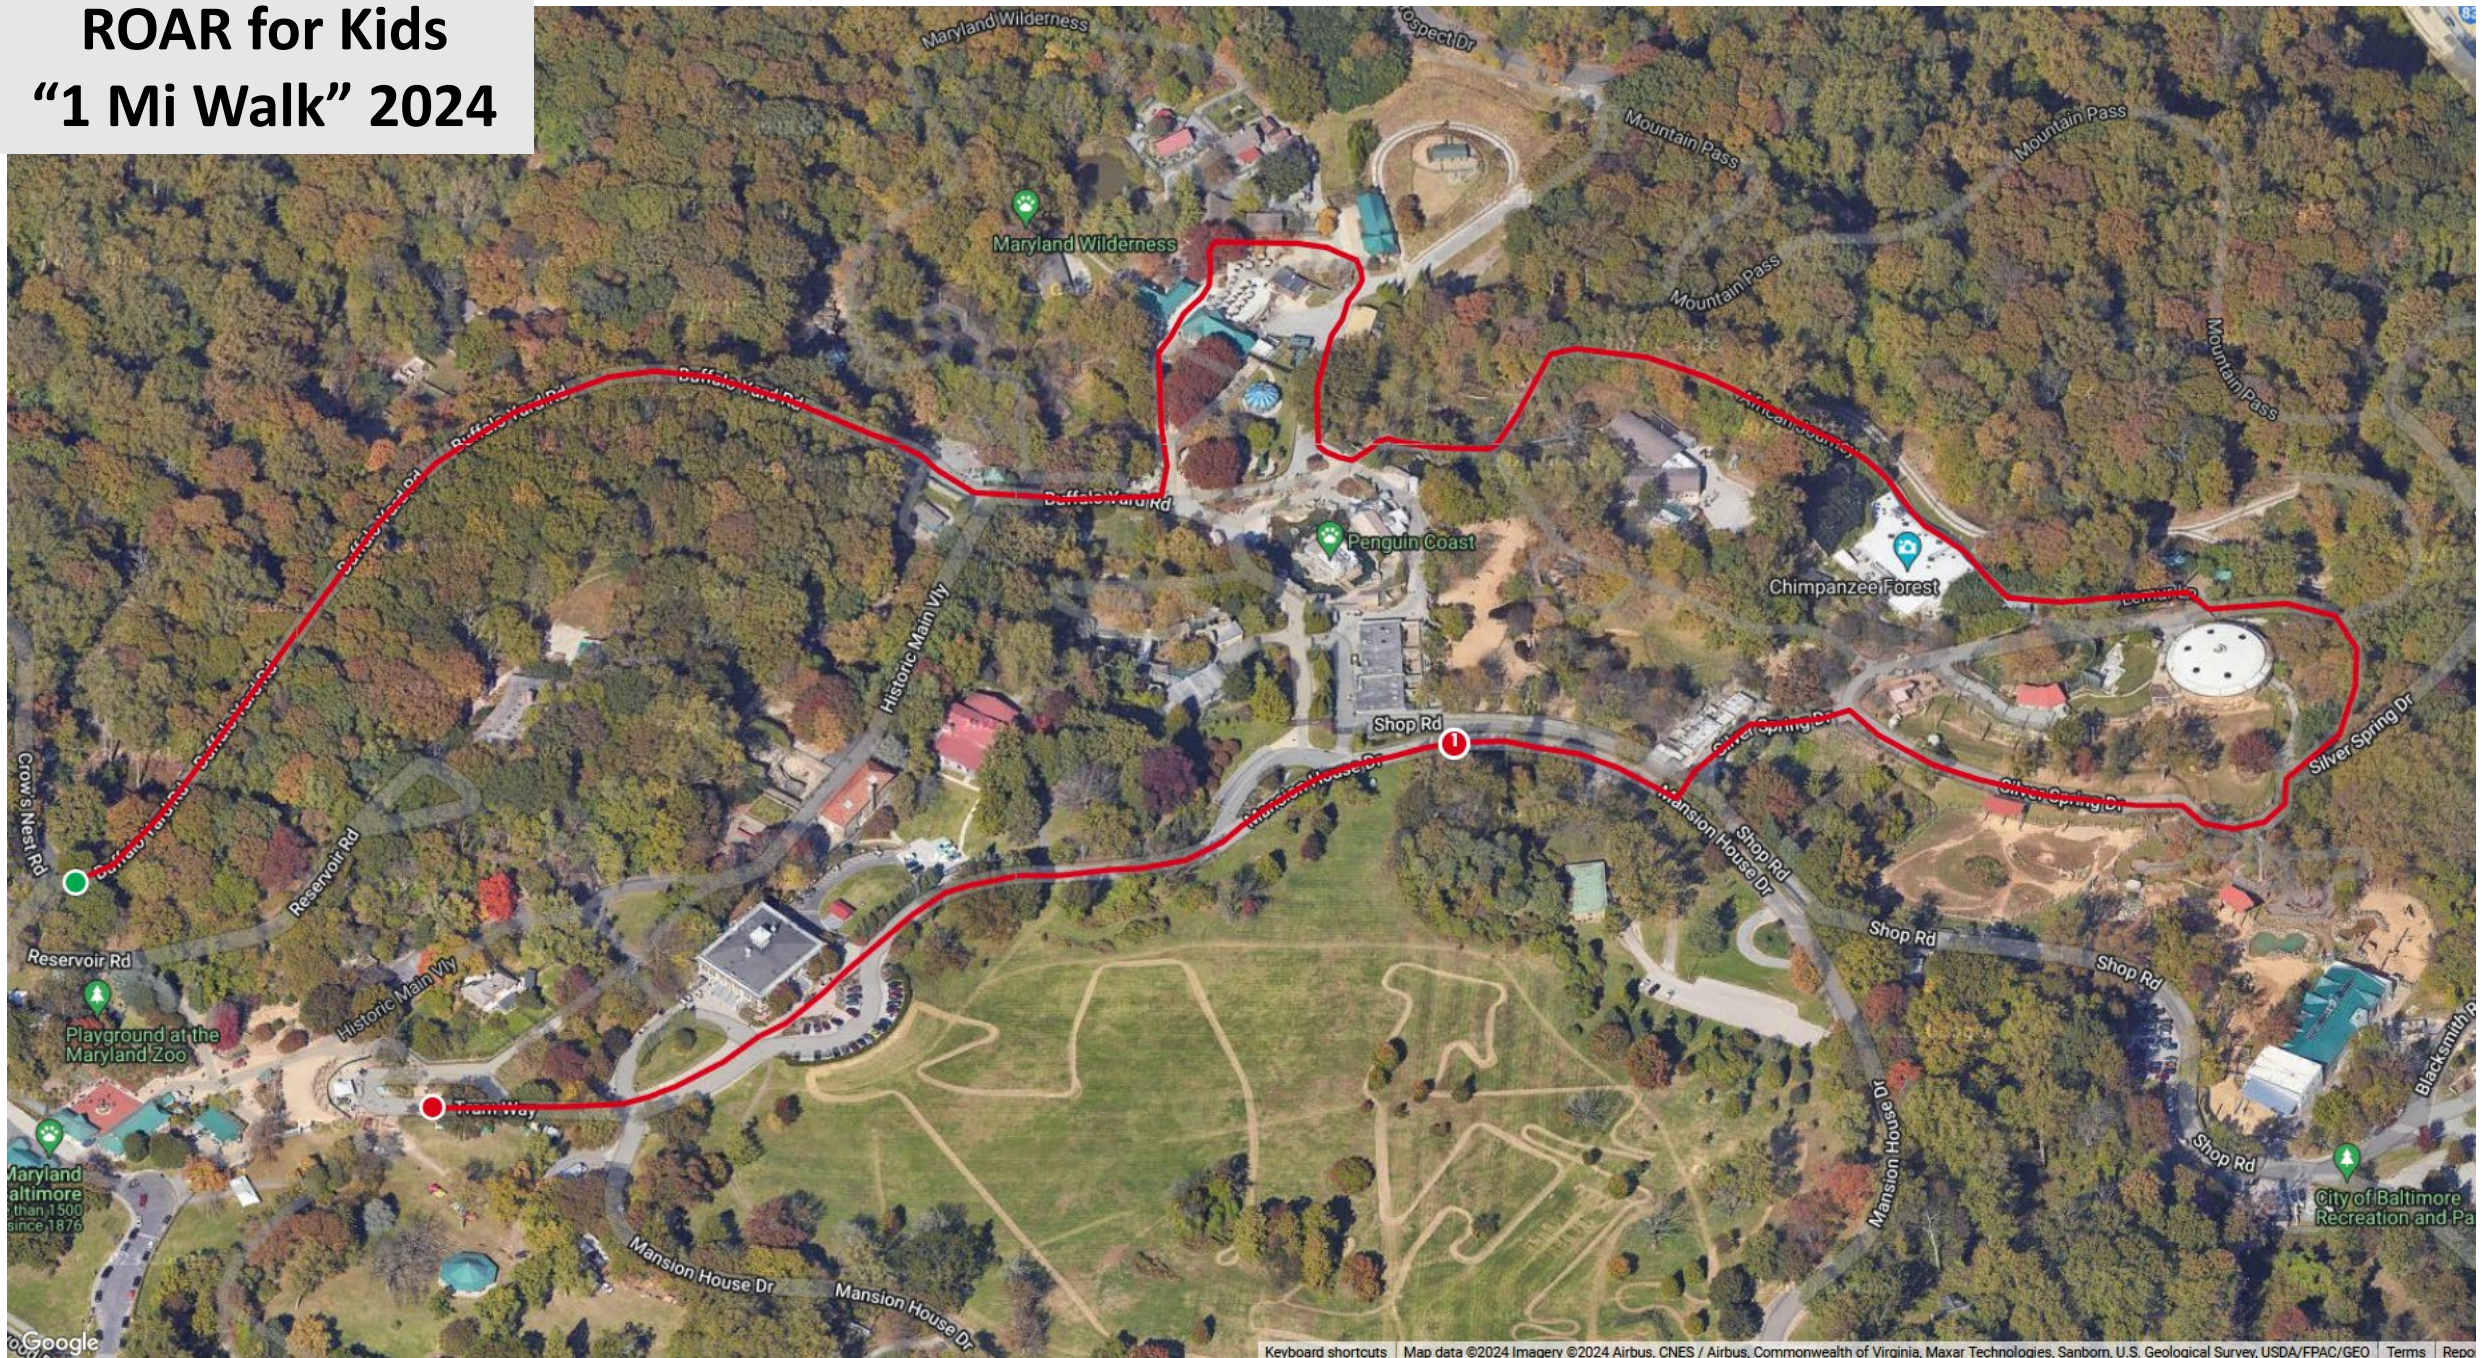

ROAR for Kids "1 Mi Walk" 2024