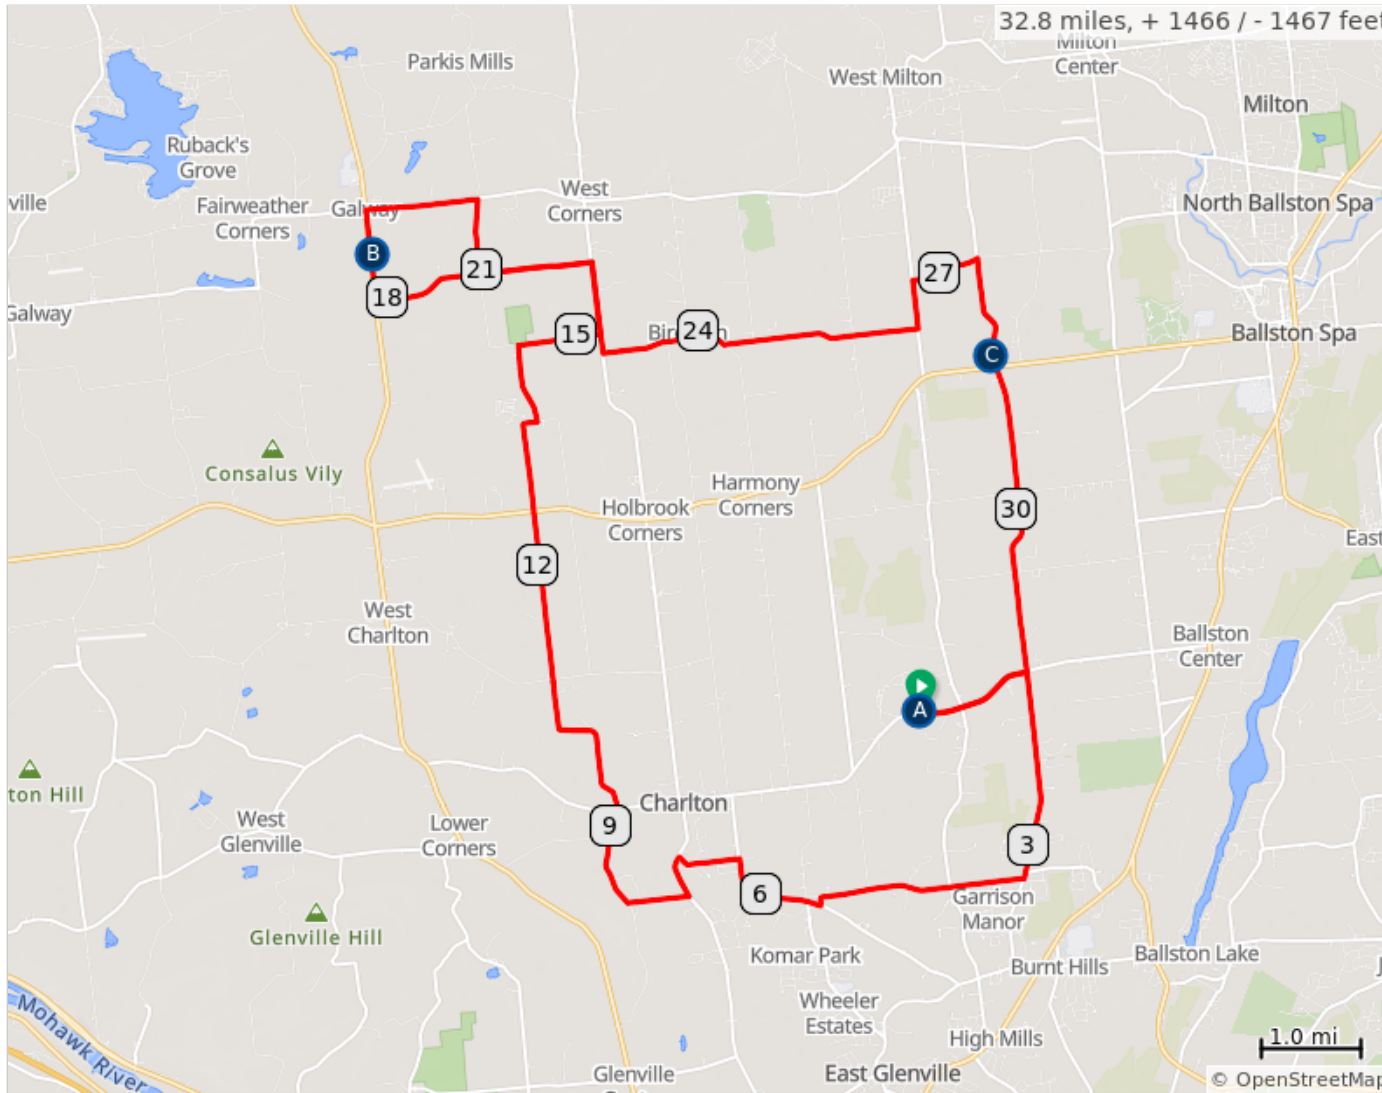

2024 Capital Region TDC - 32 mile *updated

- A. Start/ Finish Line
- B. Galway town park /Docstader park
- C. Red Barn Farm on Goode Road

2024 Capital Region TDC - 32 mile *updated

Num	Dist	Prev	Type	Note	Next
1.	0.0	0.0	📍	Start of route	0.0
2.	0.0	0.0	←	Left onto Charlton Road, CR 51	1.2
3.	1.2	1.2	→	Right onto Goode Street, CR 57	2.1
4.	3.3	2.1	→	Right onto Jenkins Road	2.1
5.	5.4	2.1	→	Right onto Lake Hill Rd	0.2
6.	5.6	0.2	↑	Continue onto Stage Rd	0.9
7.	6.5	0.9	←	Left onto Vines Rd	0.6
8.	7.1	0.6	←	Left onto Swaggertown Rd	0.4
9.	7.6	0.4	→	Right onto Newman Rd	0.6
10.	8.2	0.6	→	Right onto Crane St	1.0
11.	9.2	1.0	↑	Continue onto Division St	3.4
12.	12.6	3.4	↑	CAUTION - crossing SR 67	0.9
13.	13.5	0.9	↑	Continue onto Northline Rd	0.1
14.	13.6	0.1	←	Left onto Mc Conchie Rd	0.8
15.	14.4	0.8	→	Right onto Crane Rd	0.8
16.	15.2	0.8	←	Left onto Jockey St	0.7
17.	15.9	0.7	←	Left onto Donnan Rd	2.2
18.	18.1	2.2	→	Right onto NY-147 N	0.5
19.	18.6	0.5	🚰	Rest Stop #1 Docstaeder Rec Park	0.5
20.	19.1	0.5	→	Right onto East St CR 45 Galway Rd	0.2
21.	19.3	0.2	↑	Continue onto Galway Rd	0.9
22.	20.2	0.9	→	Right onto Crane Rd	0.7
23.	20.9	0.7	←	Left onto Donnan Rd	1.1
24.	22.1	1.1	→	Right onto Jockey St	0.9
25.	23.0	0.9	←	Left onto Birchton Rd	0.9
26.	23.9	0.9	→	Continue onto Birchton Rd	0.4
27.	24.3	0.4	←	Left to stay on Birchton Rd	1.9
28.	26.2	1.9	←	Left onto Paisley Rd	0.5
29.	26.7	0.5	→	Right onto Englehart Rd	0.7
30.	27.4	0.7	→	Right onto Goode Rd	1.0
31.	28.4	1.0	🚰	Rest Stop #2 Red Barn Farm	0.1
32.	28.5	0.1	↑	CAUTION - crossing SR 67	3.1
33.	31.6	3.1	→	Right onto Charlton Rd	1.2

31.6 miles. +1357/-1398 feet

Num	Dist	Prev	Type	Note	Next
34.	32.8	1.2	➔	FINISH LINE !!	0.0

1.2 miles. +0/-0 feet