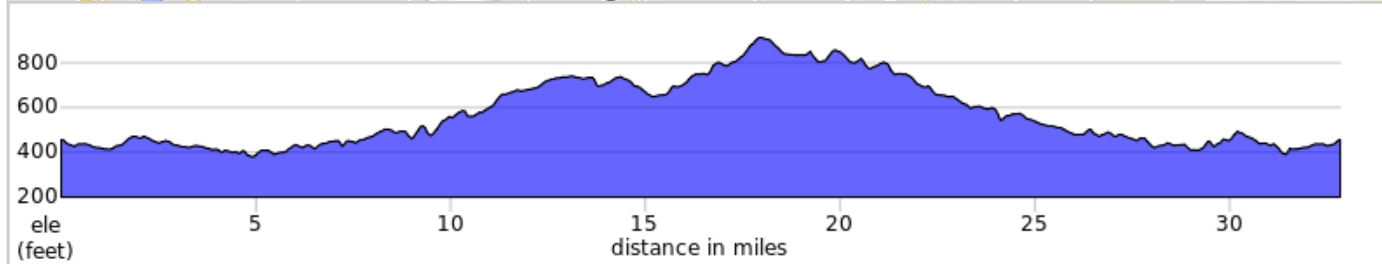

2024 Capital Region TDC - 32 mile *updated

- A. Start/ Finish Line
- B. Galway town park /Docstader park
- C. Red Barn Farm on Goode Road

2024 Capital Region TDC - 32 mile *updated

Num	Dist	Prev	Type	Note	Next
1.	0.0	0.0	📍	Start of route	0.0
2.	0.0	0.0	←	Left onto Charlton Road, CR 51	1.2
3.	1.2	1.2	→	Right onto Goode Street, CR 57	2.1
4.	3.3	2.1	→	Right onto Jenkins Road	2.1
5.	5.4	2.1	→	Right onto Lake Hill Rd	0.2
6.	5.6	0.2	↑	Continue onto Stage Rd	0.9
7.	6.5	0.9	←	Left onto Vines Rd	0.6
8.	7.1	0.6	←	Left onto Swaggertown Rd	0.4
9.	7.6	0.4	→	Right onto Newman Rd	0.6
10.	8.2	0.6	→	Right onto Crane St	1.0
11.	9.2	1.0	↑	Continue onto Division St	3.4
12.	12.6	3.4	↑	CAUTION - crossing SR 67	0.9
13.	13.5	0.9	↑	Continue onto Northline Rd	0.1
14.	13.6	0.1	←	Left onto Mc Conchie Rd	0.8
15.	14.4	0.8	→	Right onto Crane Rd	0.8
16.	15.2	0.8	←	Left onto Jockey St	0.7
17.	15.9	0.7	←	Left onto Donnan Rd	2.2
18.	18.1	2.2	→	Right onto NY-147 N	0.5
19.	18.6	0.5	🚰	Rest Stop #1 Docstaeder Rec Park	0.5
20.	19.1	0.5	→	Right onto East St CR 45 Galway Rd	0.2
21.	19.3	0.2	↑	Continue onto Galway Rd	0.9
22.	20.2	0.9	→	Right onto Crane Rd	0.7
23.	20.9	0.7	←	Left onto Donnan Rd	1.1
24.	22.1	1.1	→	Right onto Jockey St	0.9
25.	23.0	0.9	←	Left onto Birchton Rd	0.9
26.	23.9	0.9	→	Continue onto Birchton Rd	0.4
27.	24.3	0.4	←	Left to stay on Birchton Rd	1.9
28.	26.2	1.9	←	Left onto Paisley Rd	0.5
29.	26.7	0.5	→	Right onto Englehart Rd	0.7
30.	27.4	0.7	→	Right onto Goode Rd	1.0
31.	28.4	1.0	🚰	Rest Stop #2 Red Barn Farm	0.1
32.	28.5	0.1	↑	CAUTION - crossing SR 67	3.1
33.	31.6	3.1	→	Right onto Charlton Rd	1.2

31.6 miles. +1357/-1398 feet

Num	Dist	Prev	Type	Note	Next
34.	32.8	1.2	➔	FINISH LINE !!	0.0

1.2 miles. +0/-0 feet