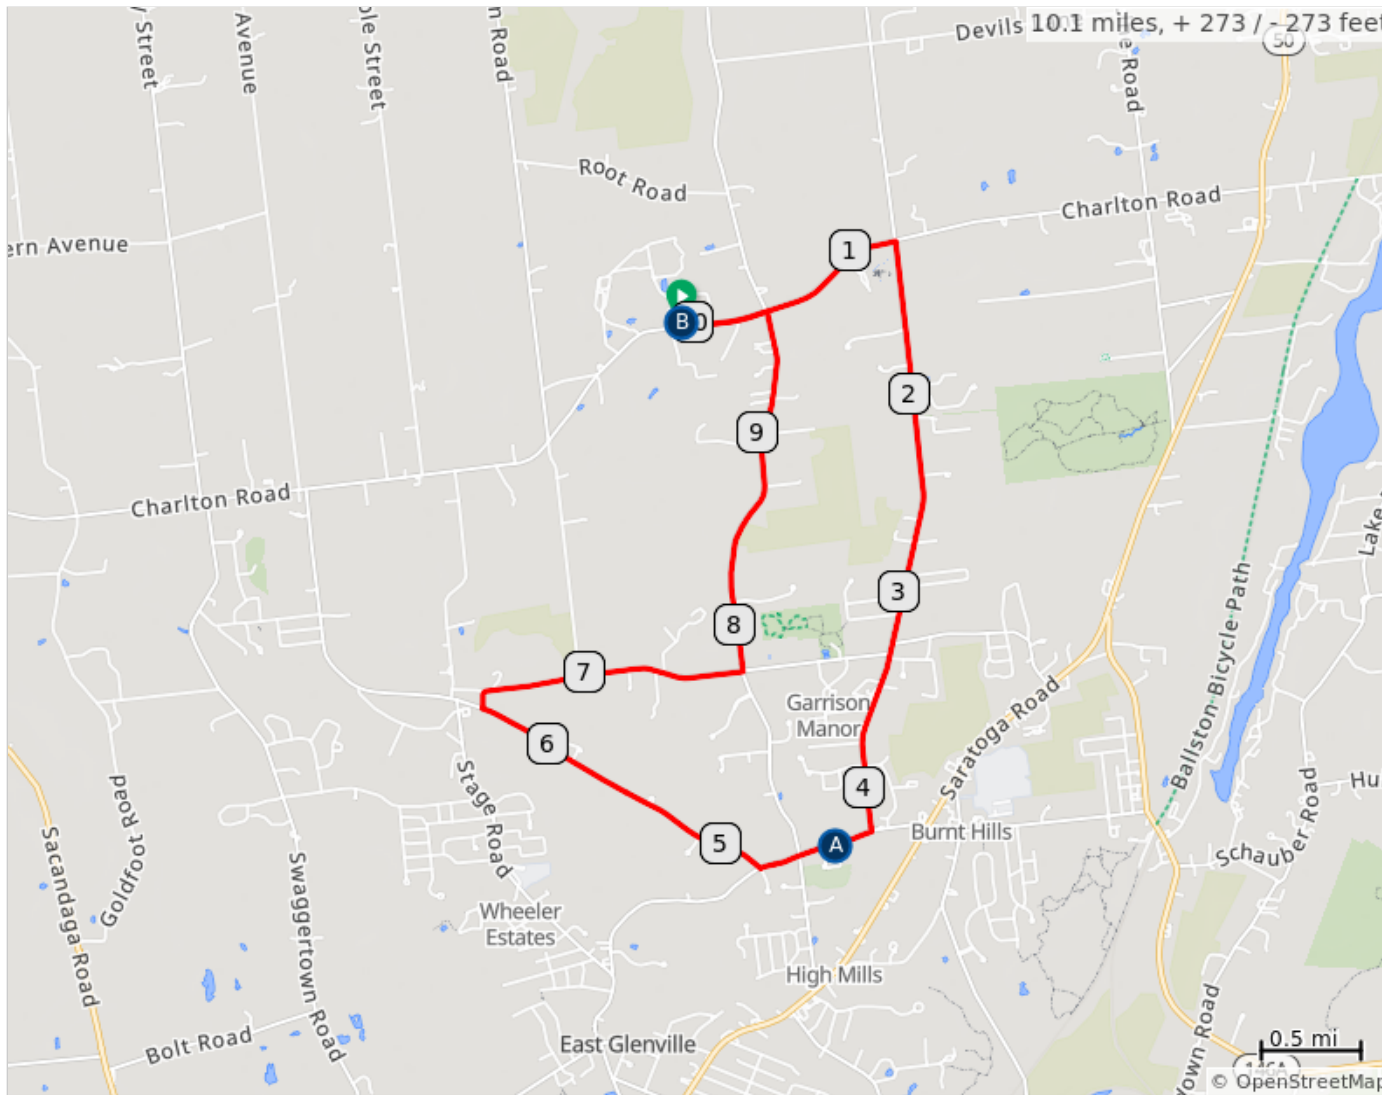

2024 Capital Region TDC 10 mile

A. O'rourke Middle School

B. Ellms Farm Finish Line

2024 Capital Region TDC 10 mile

Num	Dist	Prev	Type	Note	Next
1.	0.0	0.0	📍	Start of route	0.0
2.	0.0	0.0	←	Left onto Charlton Road, CR 51	1.2
3.	1.2	1.2	→	Right onto Goode Street, CR 57	2.1
4.	3.3	2.1	↑	Continue Straight onto Goode St. CR 57	0.9
5.	4.2	0.9	→	Right onto Lake Hill Road, CR 24	0.2
6.	4.4	0.2	🚰	Rest Stop #1 on Left O'rourke Middle School	0.4
7.	4.8	0.4	→	Right onto Lake Hill Road, CR 24	1.6
8.	6.4	1.6	→	Right onto Jenkins Road	1.4
9.	7.8	1.4	←	Left onto Scotch Bush Road, CR 56	1.9
10.	9.6	1.9	←	Left onto Charlton Road, CR 51	0.4
11.	10.1	0.4	→	FINISH LINE !!	0.0
12.	10.1	0.0	📍	End of route	0.0

10.1 miles. +263/-263 feet