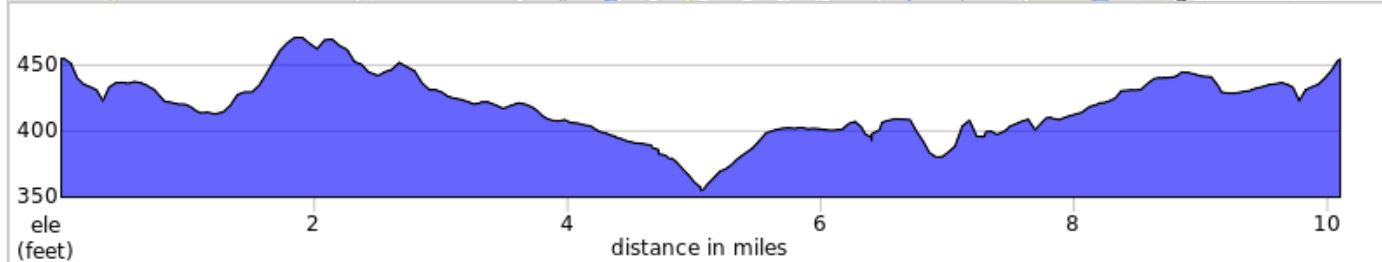

2024 Capital Region TDC 10 mile

A. O'rourke Middle School

B. Ellms Farm Finish Line

2024 Capital Region TDC 10 mile

Num	Dist	Prev	Type	Note	Next
1.	0.0	0.0	📍	Start of route	0.0
2.	0.0	0.0	←	Left onto Charlton Road, CR 51	1.2
3.	1.2	1.2	→	Right onto Goode Street, CR 57	2.1
4.	3.3	2.1	↑	Continue Straight onto Goode St. CR 57	0.9
5.	4.2	0.9	→	Right onto Lake Hill Road, CR 24	0.2
6.	4.4	0.2	🚰	Rest Stop #1 on Left O'rourke Middle School	0.4
7.	4.8	0.4	→	Right onto Lake Hill Road, CR 24	1.6
8.	6.4	1.6	→	Right onto Jenkins Road	1.4
9.	7.8	1.4	←	Left onto Scotch Bush Road, CR 56	1.9
10.	9.6	1.9	←	Left onto Charlton Road, CR 51	0.4
11.	10.1	0.4	→	FINISH LINE !!	0.0
12.	10.1	0.0	📍	End of route	0.0

10.1 miles. +263/-263 feet