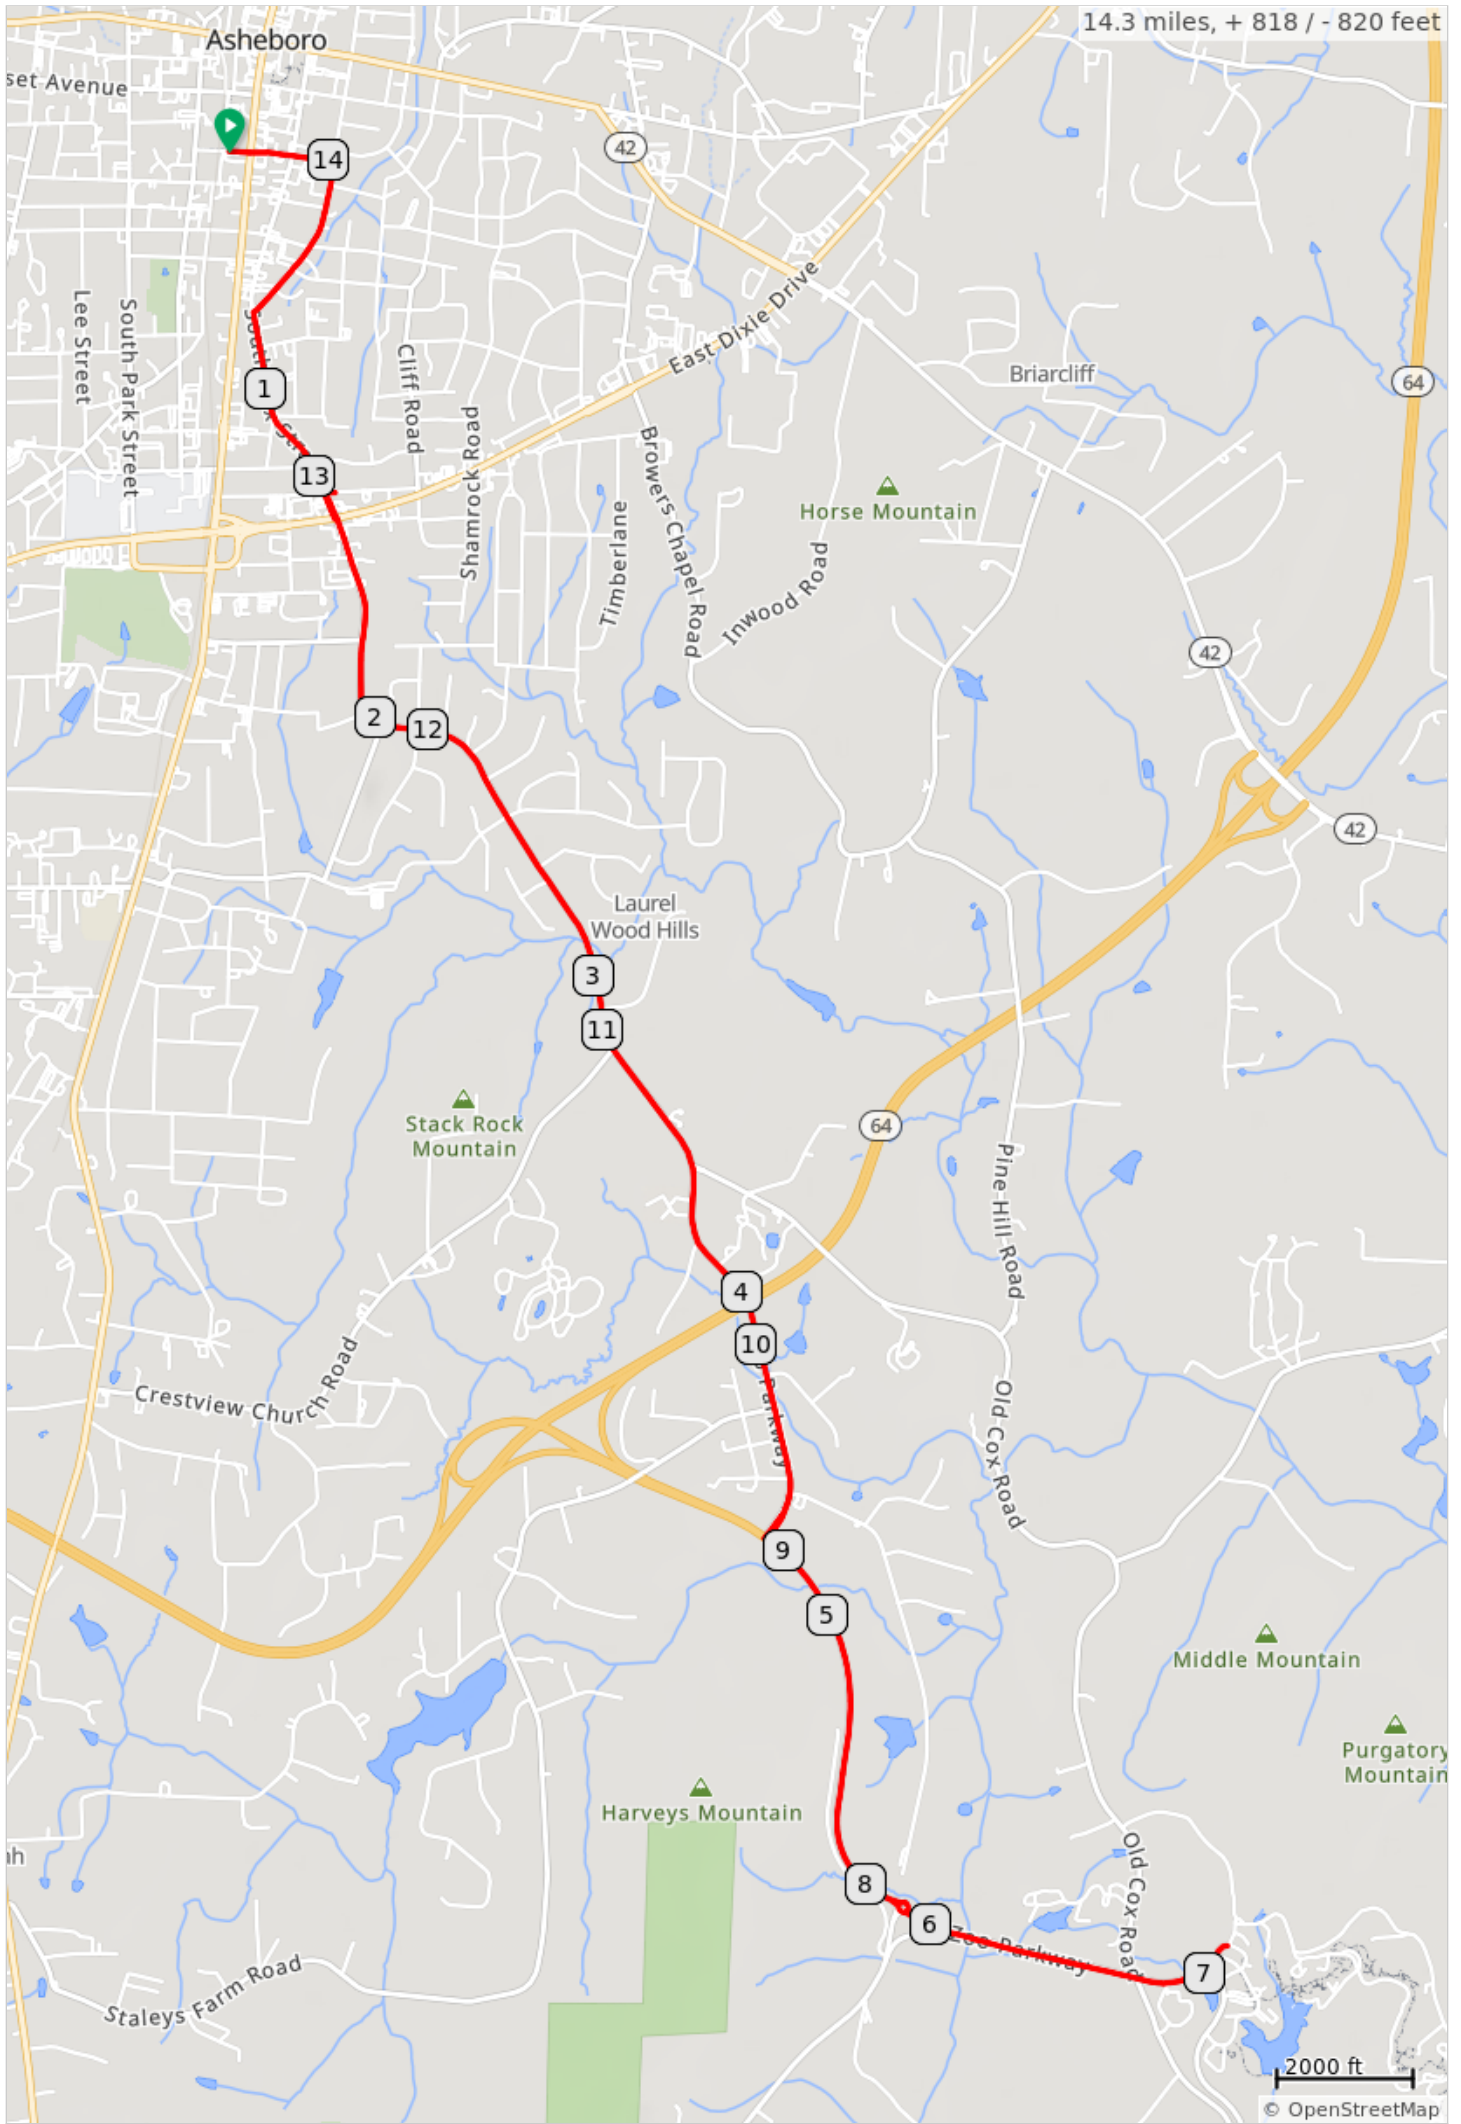

2024 TDC NC 15 Mile Route

2024 TDC NC 15 Mile Route

Num	Dist	Prev	Type	Note	Next
1.	0.0	0.0	📍	Start of route	0.3
2.	0.3	0.3	➡	Right onto S Main St	0.5
3.	0.8	0.5	⬅	Left onto S Cox St	0.6
4.	1.4	0.6	⬅	Left after Hardee's (on the left)	0.0
5.	1.4	0.0	➡	Right onto Zoo Pkwy	3.2
6.	4.6	3.2	⬆	Continue onto Wildlife Wy	0.1
7.	4.7	0.1	⬅	Left onto Zoo Connector	1.2

4.7 miles. +225/-435 feet

Num	Dist	Prev	Type	Note	Next
8.	5.9	1.2	⬆	At the traffic circle, take the 2nd exit onto Zoo Pkwy	0.9
9.	6.8	0.9	⬅	Left	0.2
10.	6.9	0.2	➡	Slight right	0.1
11.	7.0	0.1	➡	Right onto Zoo Pkwy	0.9
12.	7.9	0.9	⬆	Enter the traffic circle	0.0
13.	7.9	0.0	⬆	Exit the traffic circle onto Zoo Connector	1.2

3.2 miles. +142/-151 feet

Num	Dist	Prev	Type	Note	Next
14.	9.1	1.2	➡	Right onto Wildlife Wy	0.2
15.	9.2	0.2	⬆	Make a U-turn	0.2
16.	9.4	0.2	⬆	Make a U-turn at Zoo Connector	0.2
17.	9.6	0.2	⬆	Continue onto Zoo Pkwy	3.1
18.	12.7	3.1	⬆	Continue onto S Cox St	0.1
19.	12.9	0.1	⬆	Make a U-turn	0.0
20.	12.9	0.0	⬅	Left onto E Dorsett Ave	0.0
21.	12.9	0.0	⬆	Make a U-turn	0.0

5.0 miles. +356/-142 feet

Num	Dist	Prev	Type	Note	Next
22.	13.0	0.0	➡	Right onto S Cox St	0.6
23.	13.5	0.6	➡	Right onto S Main St	0.5
24.	14.0	0.5	⬅	Left onto E Academy St	0.3
25.	14.3	0.3	📍	End of route	0.0