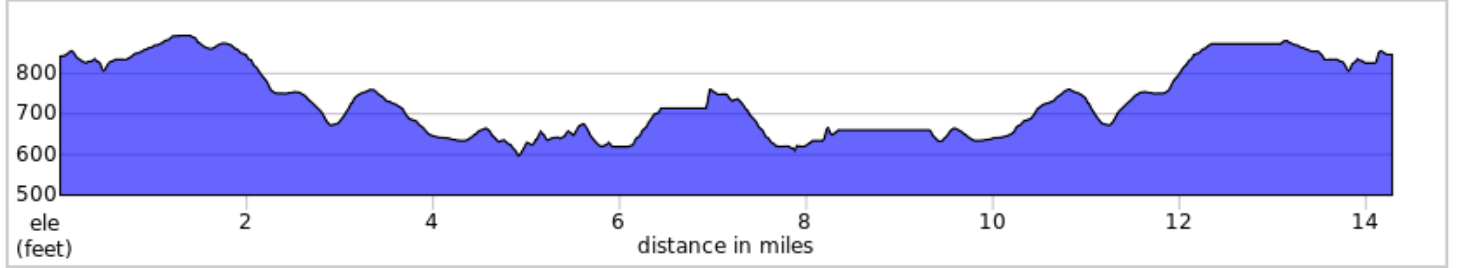

2024 TDC NC 15 Mile Route

2024 TDC NC 15 Mile Route

Num	Dist	Prev	Type	Note	Next
1.	0.0	0.0	📍	Start of route	0.3
2.	0.3	0.3	➡	Right onto S Main St	0.5
3.	0.8	0.5	⬅	Left onto S Cox St	0.6
4.	1.4	0.6	⬅	Left after Hardee's (on the left)	0.0
5.	1.4	0.0	➡	Right onto Zoo Pkwy	3.2
6.	4.6	3.2	⬆	Continue onto Wildlife Wy	0.1
7.	4.7	0.1	⬅	Left onto Zoo Connector	1.2

4.7 miles. +225/-435 feet

Num	Dist	Prev	Type	Note	Next
8.	5.9	1.2	⬆	At the traffic circle, take the 2nd exit onto Zoo Pkwy	0.9
9.	6.8	0.9	⬅	Left	0.2
10.	6.9	0.2	➡	Slight right	0.1
11.	7.0	0.1	➡	Right onto Zoo Pkwy	0.9
12.	7.9	0.9	⬆	Enter the traffic circle	0.0
13.	7.9	0.0	⬆	Exit the traffic circle onto Zoo Connector	1.2

3.2 miles. +142/-151 feet

Num	Dist	Prev	Type	Note	Next
14.	9.1	1.2	➡	Right onto Wildlife Wy	0.2
15.	9.2	0.2	⬆	Make a U-turn	0.2
16.	9.4	0.2	⬆	Make a U-turn at Zoo Connector	0.2
17.	9.6	0.2	⬆	Continue onto Zoo Pkwy	3.1
18.	12.7	3.1	⬆	Continue onto S Cox St	0.1
19.	12.9	0.1	⬆	Make a U-turn	0.0
20.	12.9	0.0	⬅	Left onto E Dorsett Ave	0.0
21.	12.9	0.0	⬆	Make a U-turn	0.0

5.0 miles. +356/-142 feet

Num	Dist	Prev	Type	Note	Next
22.	13.0	0.0	➡	Right onto S Cox St	0.6
23.	13.5	0.6	➡	Right onto S Main St	0.5
24.	14.0	0.5	⬅	Left onto E Academy St	0.3
25.	14.3	0.3	📍	End of route	0.0