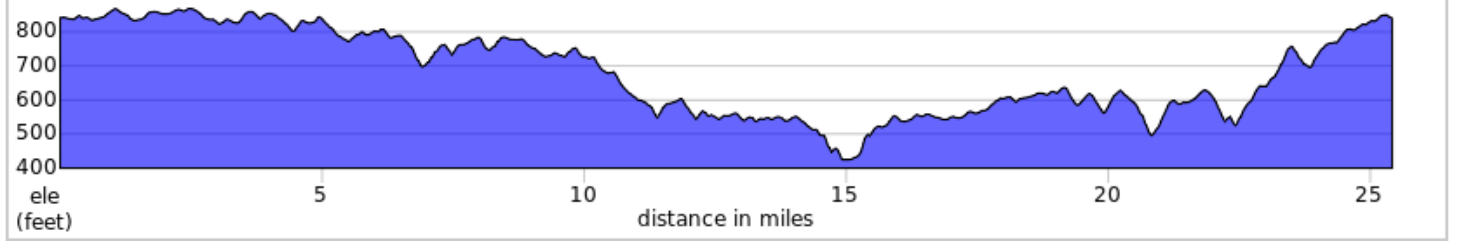

2024 Tour De Cure NC 25 Mile

A. Southwestern Randolph Middle School

B. Sawyersville Wesleyan Church

2024 Tour De Cure NC 25 Mile

Num	Dist	Prev	Type	Note	Next
1.	0.0	0.0	📍	Start of route	0.1
2.	0.1	0.1	➡	Right onto US-220 BUS S/ S Fayetteville St	4.8
3.	4.9	4.8	➡	Right onto Pisgah Covered Bridge Rd	1.5
4.	6.4	1.5	➡	Right onto Hopewell Friends Rd	0.8
5.	7.3	0.8	i	Rest Stop #1 Ahead	0.3
6.	7.6	0.3	💧	Rest Stop #1	2.1

7.6 miles. +304/-398 feet

Num	Dist	Prev	Type	Note	Next
7.	9.6	2.1	➡	Right onto Tot Hill Farm Rd	1.4
8.	11.1	1.4	⬆	Continue onto Union Church Rd	0.7
9.	11.7	0.7	⬅	Left onto Old North Carolina Hwy 49	2.2
10.	13.9	2.2	➡	Right onto Moore Rd	2.0
11.	15.9	2.0	➡	Slight right onto Sawyerville Rd	1.5
12.	17.4	1.5	i	Rest Stop #2 Ahead	0.1

9.8 miles. +343/-509 feet

Num	Dist	Prev	Type	Note	Next
13.	17.5	0.1	💧	Rest Stop #2	0.1
14.	17.6	0.1	⬆	Continue onto Spencer Meadow Rd	1.3
15.	18.9	1.3	➡	Right onto Old Lexington Rd	4.5
16.	23.4	4.5	⬆	Continue onto Lexington Rd	1.0
17.	24.4	1.0	⬆	Continue onto Sunset Ave	0.9
18.	25.3	0.9	⬅	Left onto W Academy St	0.1
19.	25.4	0.1	📍	End of route	0.0

8.1 miles. +703/-425 feet