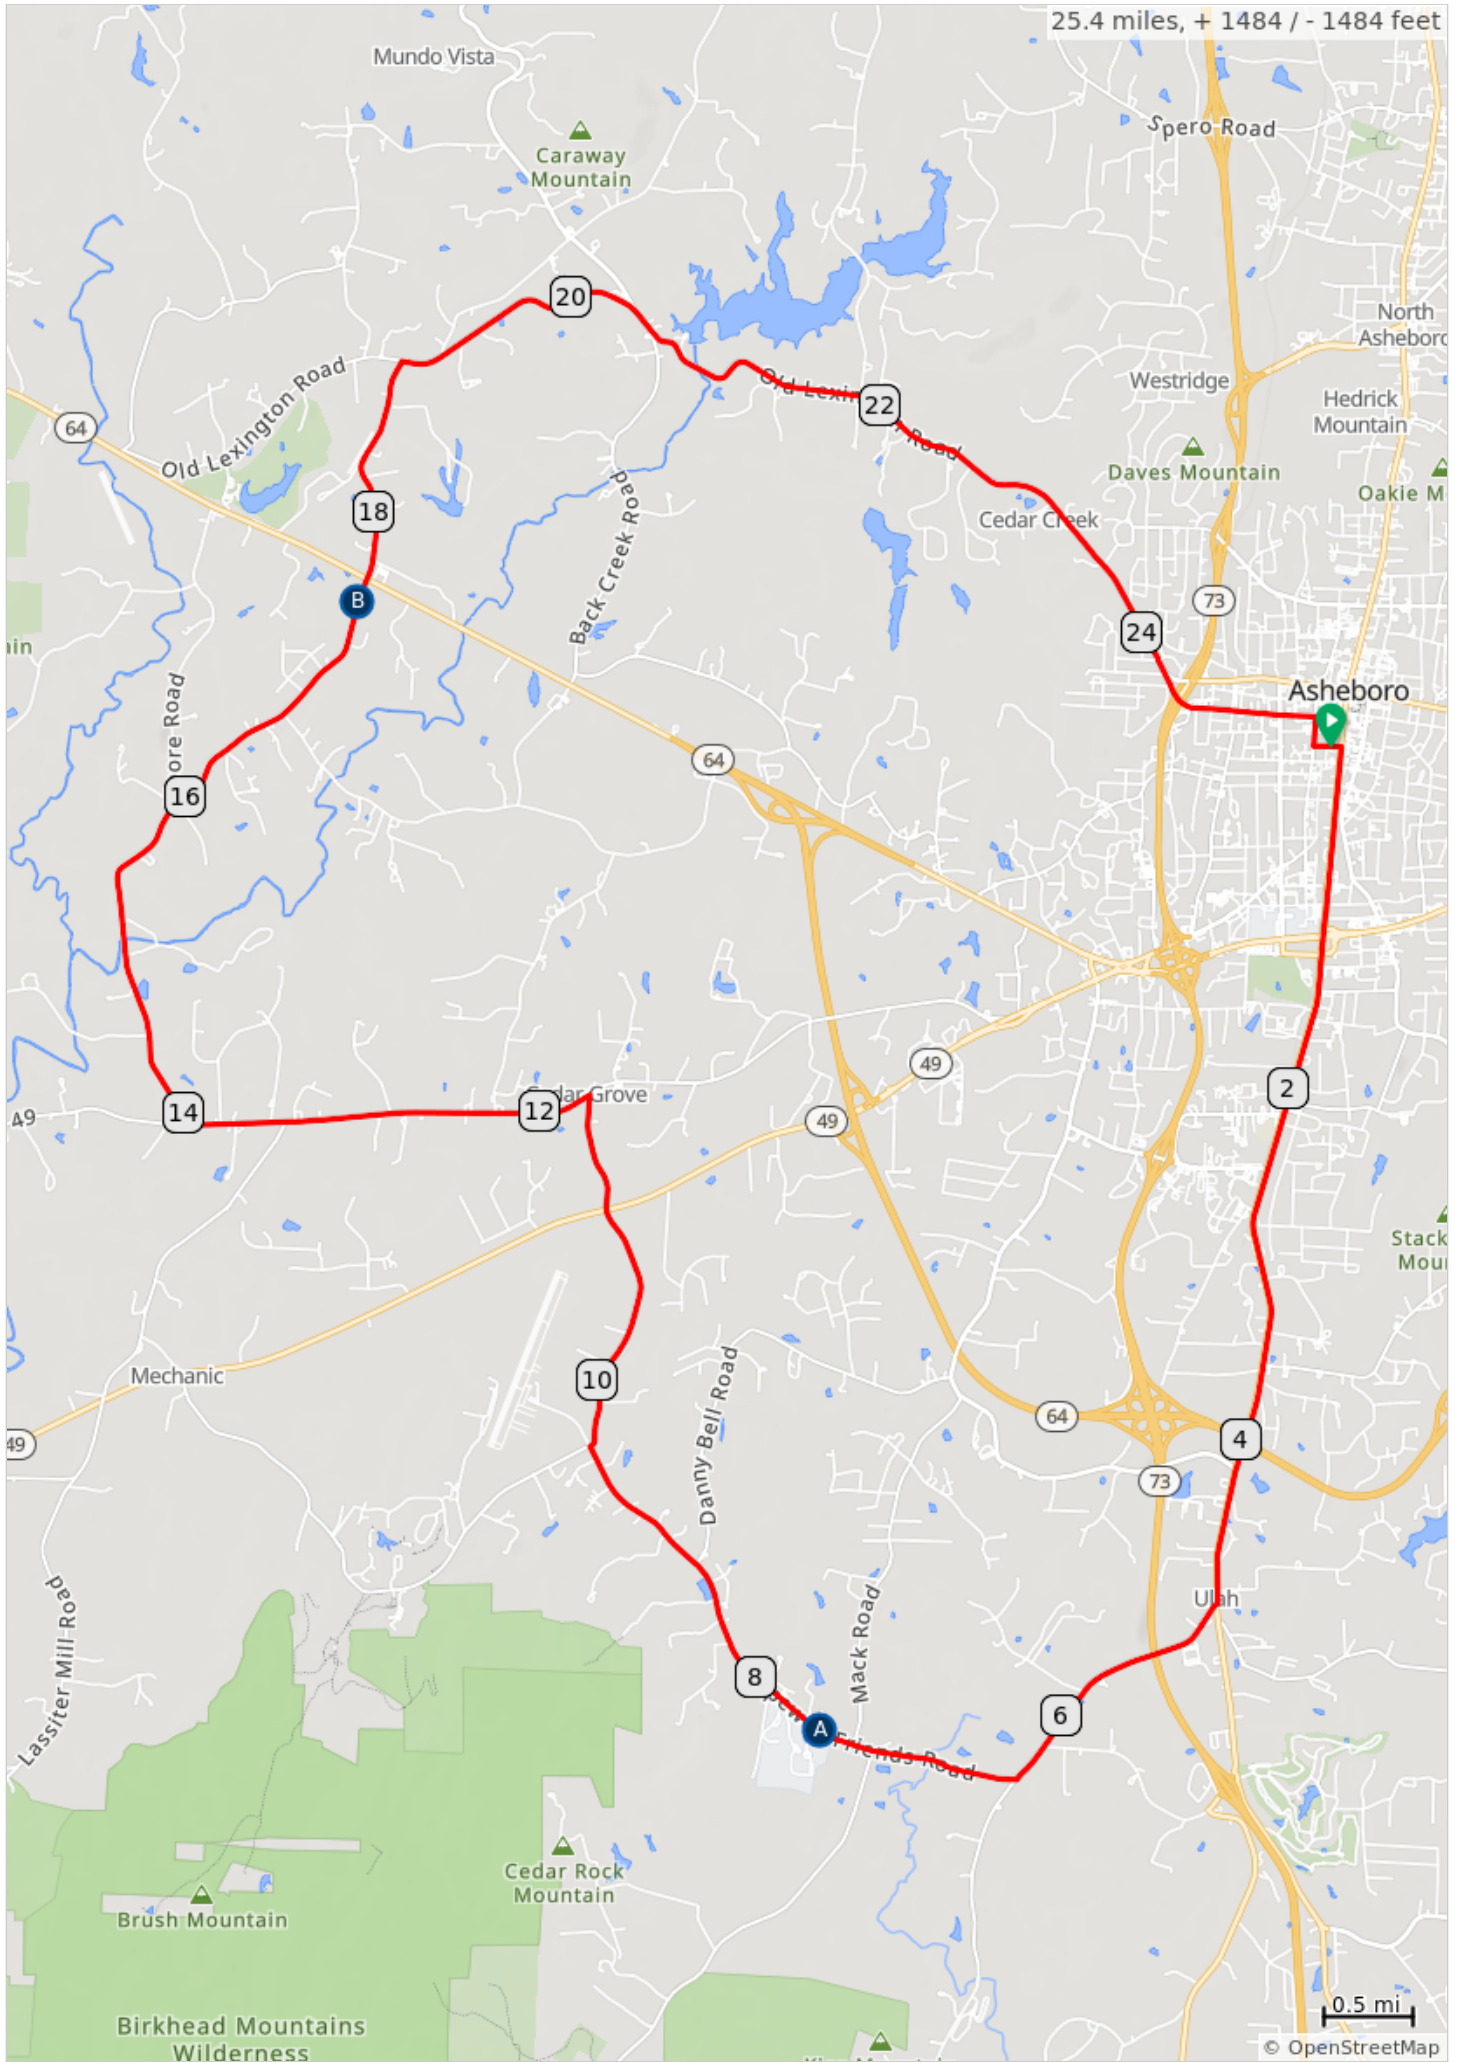

2024 Tour De Cure NC 25 Mile

A. Southwestern Randolph Middle School

B. Sawyersville Wesleyan Church

2024 Tour De Cure NC 25 Mile

Num	Dist	Prev	Type	Note	Next
1.	0.0	0.0	📍	Start of route	0.1
2.	0.1	0.1	➡	Right onto US-220 BUS S/ S Fayetteville St	4.8
3.	4.9	4.8	➡	Right onto Pisgah Covered Bridge Rd	1.5
4.	6.4	1.5	➡	Right onto Hopewell Friends Rd	0.8
5.	7.3	0.8	i	Rest Stop #1 Ahead	0.3
6.	7.6	0.3	💧	Rest Stop #1	2.1

7.6 miles. +304/-398 feet

Num	Dist	Prev	Type	Note	Next
7.	9.6	2.1	➡	Right onto Tot Hill Farm Rd	1.4
8.	11.1	1.4	⬆	Continue onto Union Church Rd	0.7
9.	11.7	0.7	⬅	Left onto Old North Carolina Hwy 49	2.2
10.	13.9	2.2	➡	Right onto Moore Rd	2.0
11.	15.9	2.0	➡	Slight right onto Sawyerville Rd	1.5
12.	17.4	1.5	i	Rest Stop #2 Ahead	0.1

9.8 miles. +343/-509 feet

Num	Dist	Prev	Type	Note	Next
13.	17.5	0.1	💧	Rest Stop #2	0.1
14.	17.6	0.1	⬆	Continue onto Spencer Meadow Rd	1.3
15.	18.9	1.3	➡	Right onto Old Lexington Rd	4.5
16.	23.4	4.5	⬆	Continue onto Lexington Rd	1.0
17.	24.4	1.0	⬆	Continue onto Sunset Ave	0.9
18.	25.3	0.9	⬅	Left onto W Academy St	0.1
19.	25.4	0.1	📍	End of route	0.0

8.1 miles. +703/-425 feet