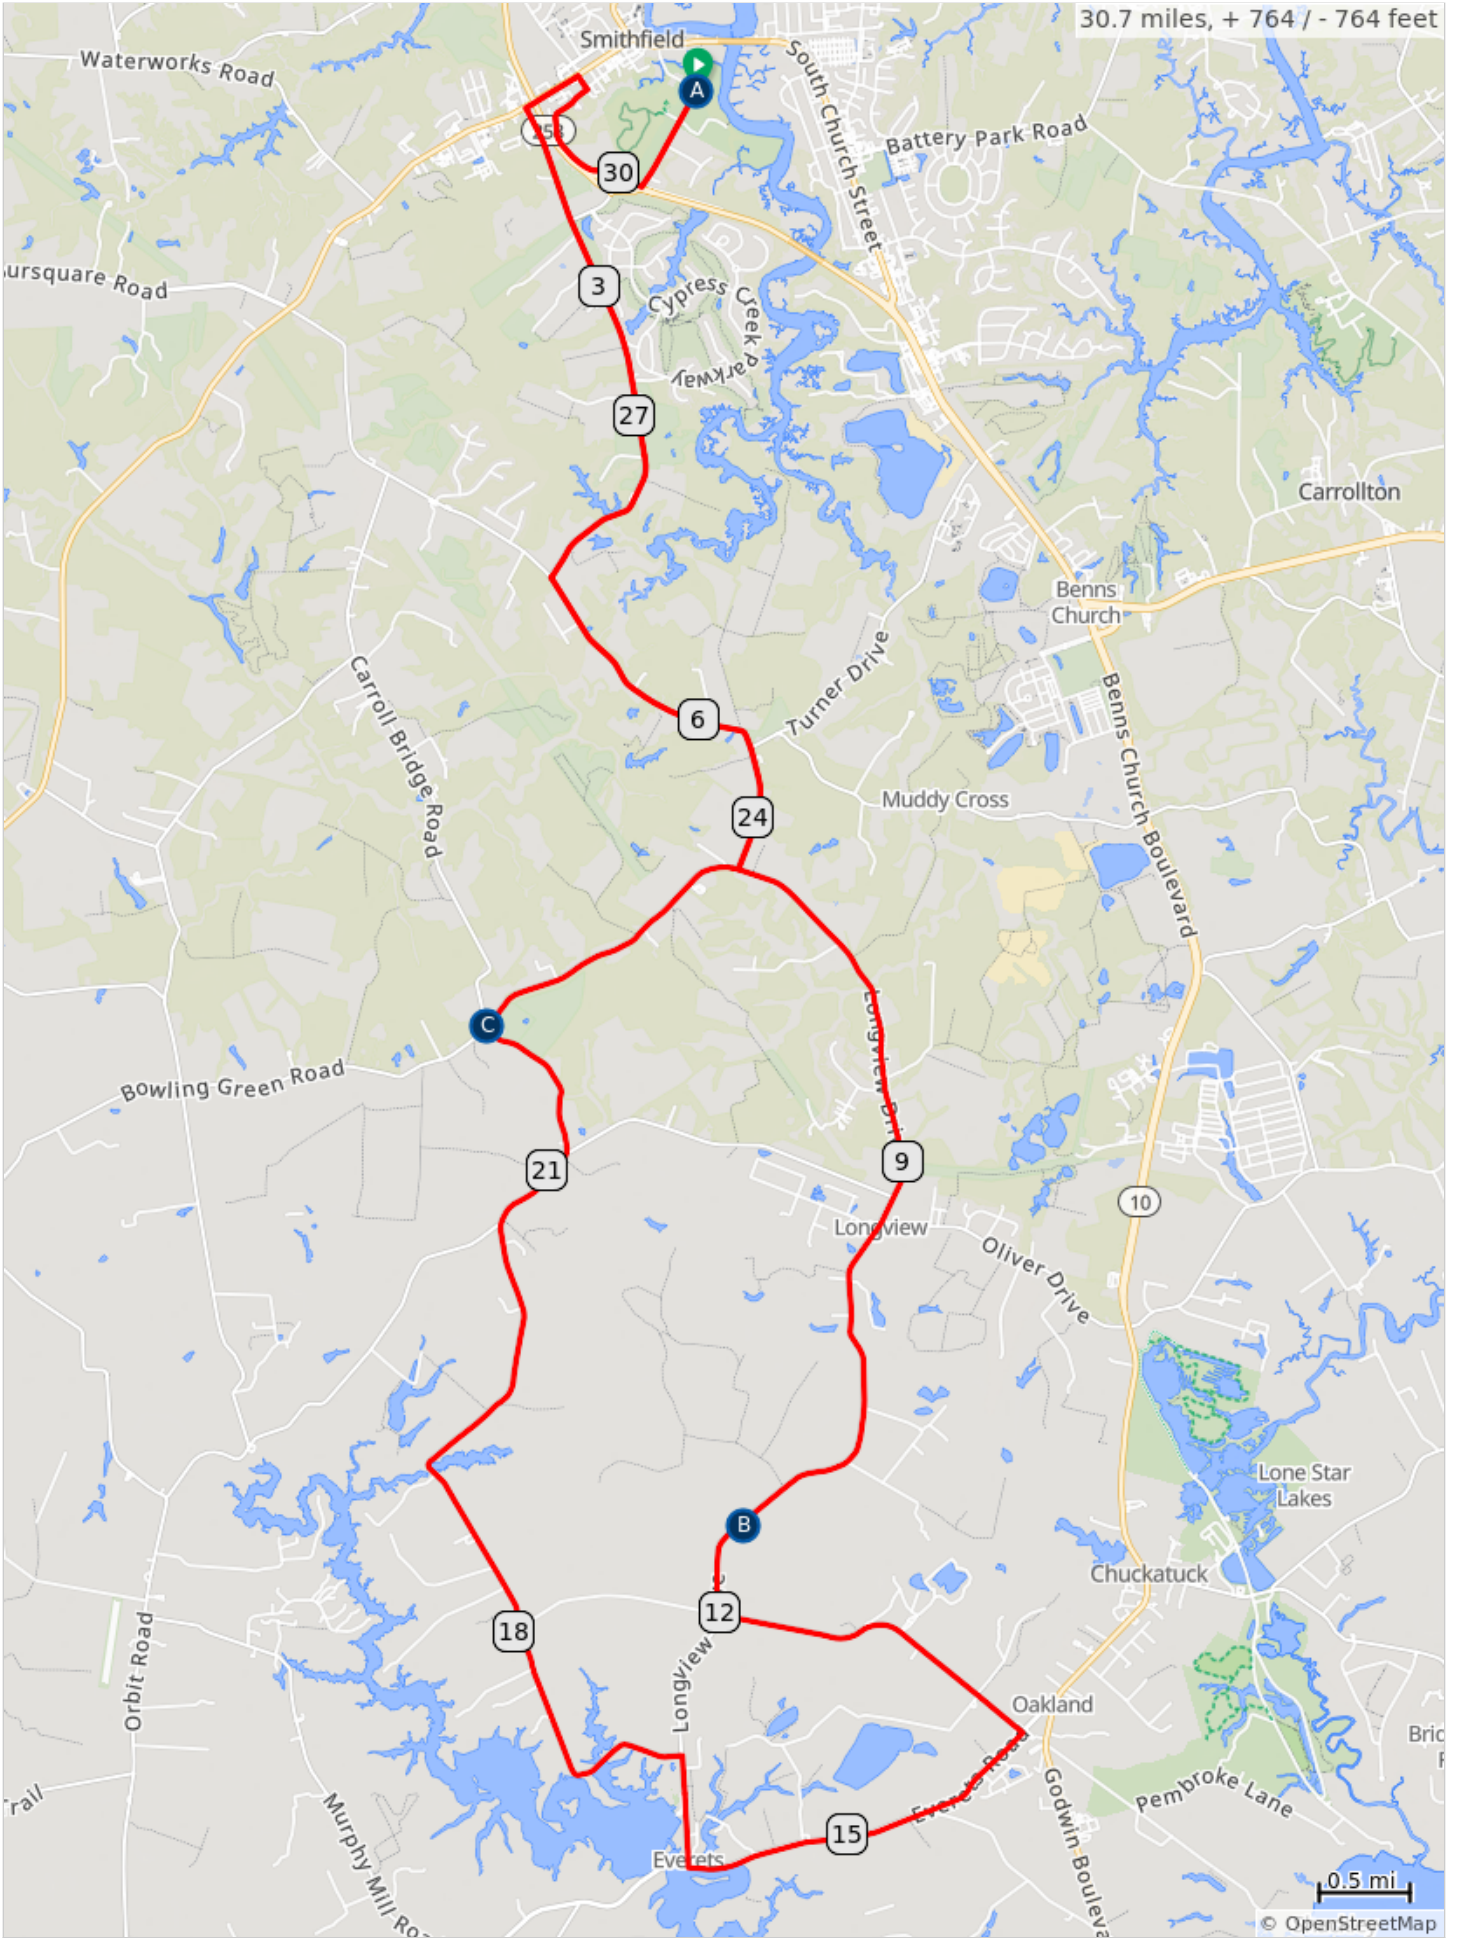

# 2024 TDC Mid Atlantic Smithfield, VA 30 mile

1 rest stop

- A. Start/Finish Line
- B. Christian Home Baptist Church
- C. Darden's Country Store

2024 TDC Mid Atlantic Smithfield, VA 30 mile

Num	Dist	Prev	Type	Note	Next
1.	0.0	0.0	📍	Start of route	0.0
2.	0.0	0.0	←	Left onto Jericho Road	0.6
3.	0.6	0.6	→	Right onto Cedar Street	0.9
4.	1.5	0.9	←	Left onto Underwood Lane	0.1
5.	1.6	0.1	←	Left onto Main Street, US 258	0.3
6.	1.9	0.3	←	Left onto Great Spring Road, SR-655	2.9

1.9 miles. +41/-46 feet

Num	Dist	Prev	Type	Note	Next
7.	4.8	2.9	←	Left onto Scotts Factory Road, SR-620	2.2
8.	7.0	2.2	←	Left onto Longview Drive, SR-602	4.4
9.	11.4	4.4	📍	Rest Stop #1 Christian Home Baptist Church	0.6
10.	12.0	0.6	←	Left onto Sandy Ridge Drive, SR-601	1.9
11.	13.9	1.9	→	Right onto Everets Road, CR 603	2.0

11.9 miles. +202/-186 feet

Num	Dist	Prev	Type	Note	Next
12.	15.9	2.0	→	Right onto Kirk Road, CR-602	0.6
13.	16.5	0.6	←	Left onto Quaker Road, SR-654	4.1
14.	20.6	4.1	↗	Continue onto Woodland Drive, SR 600	0.5
15.	21.1	0.5	↖	Continue onto Carroll Bridge Road	0.9
16.	22.0	0.9	→	Right onto Bowling Green Road, SR-644	1.7

8.2 miles. +140/-85 feet

Num	Dist	Prev	Type	Note	Next
17.	23.7	1.7	←	Left onto Bowling Green Road, SR 644	2.2
18.	25.9	2.2	→	Right onto Great Spring Road, SR-655	2.9
19.	28.8	2.9	→	Right onto West Main Street, US 258	0.3
20.	29.1	0.3	→	Right onto Underwood Lane	0.1
21.	29.2	0.1	→	Right onto Cedar Street	0.9